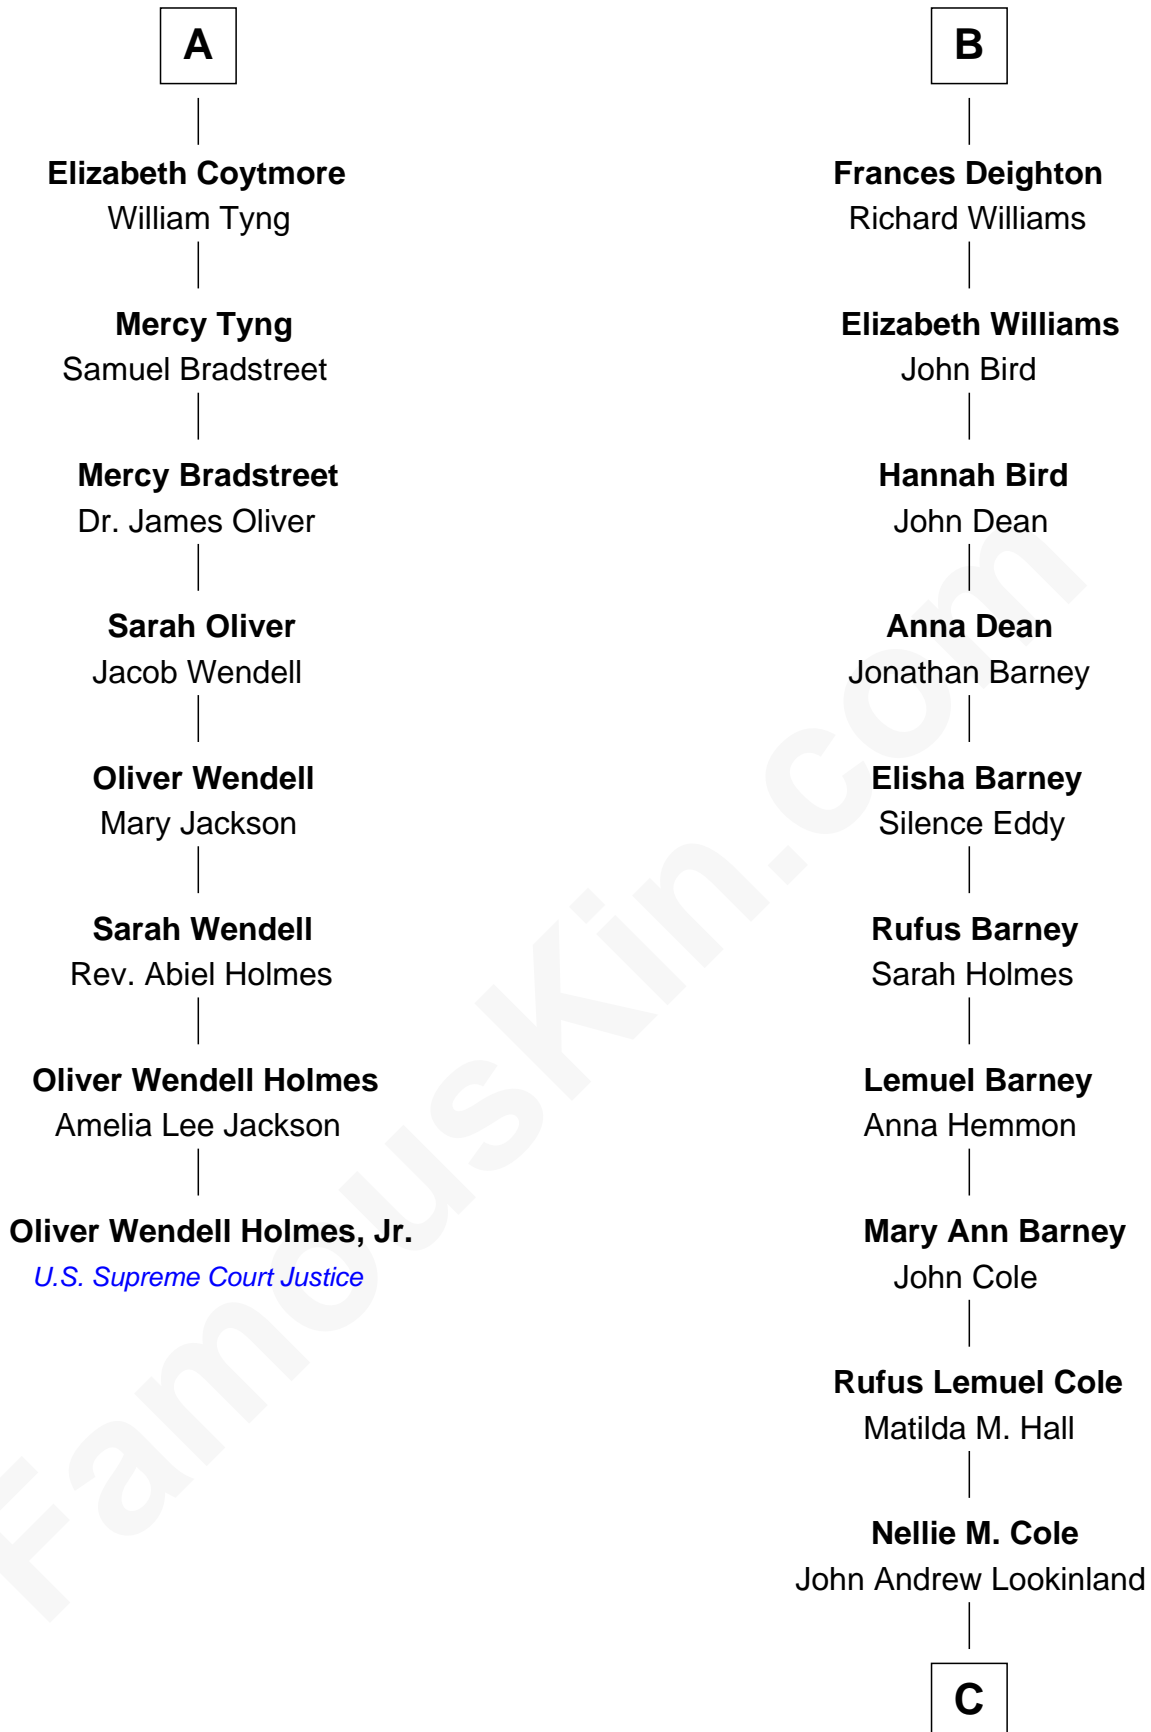

FamousKin.com
Relationship Chart of
Oliver Wendell Holmes, Jr.
U.S. Supreme Court Justice

14th cousin 5 times removed of

Michael Lookinland
TV Actor

C

Orrin Paul Lookinland

Madeline Tait

Paul Russell Lookinland

Karen Ruth McKinney

Michael Lookinland

TV Actor

FamousKin.com