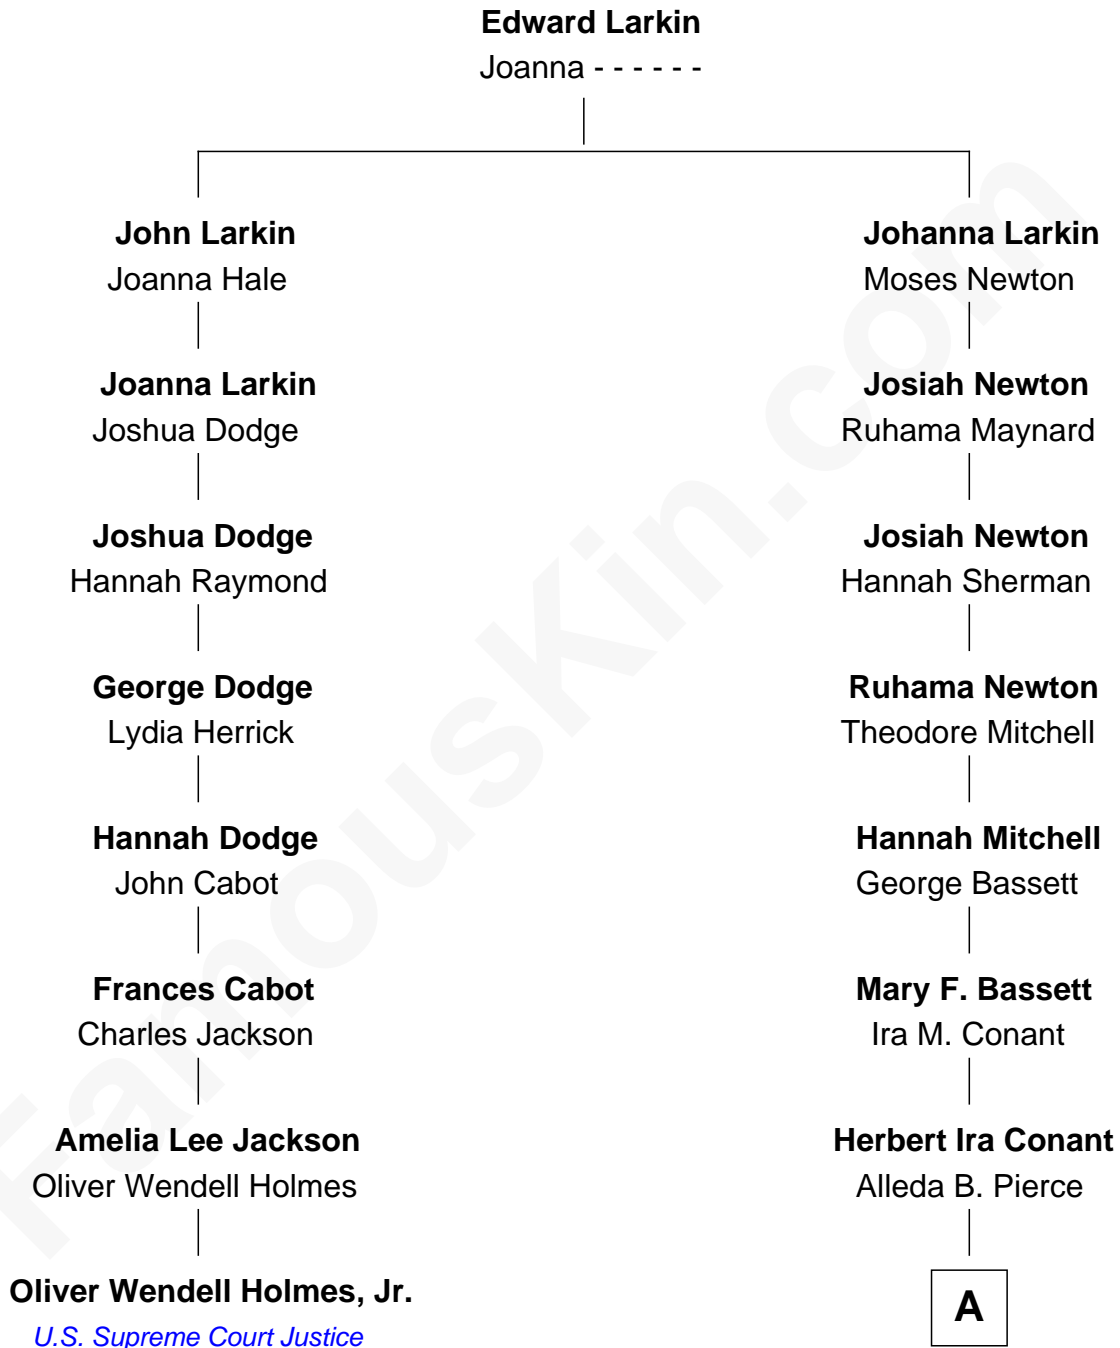

**FamousKin.com**  
**Relationship Chart of**  
**Oliver Wendell Holmes, Jr.**  
*U.S. Supreme Court Justice*

7th cousin 3 times removed of

**Nat Faxon**

*Actor, Comedian, Director and Screenwriter*

**A**

—  
**Marie Bassett Conant**  
Dr. Nathaniel Wales Faxon

—  
**William Otis Faxon**  
Frances Mary Parker

—  
**Dr. David Parker Faxon**  
Monica Andrea Kersten

—  
**Nat Faxon**

*Actor, Comedian, Director and Screenwriter*