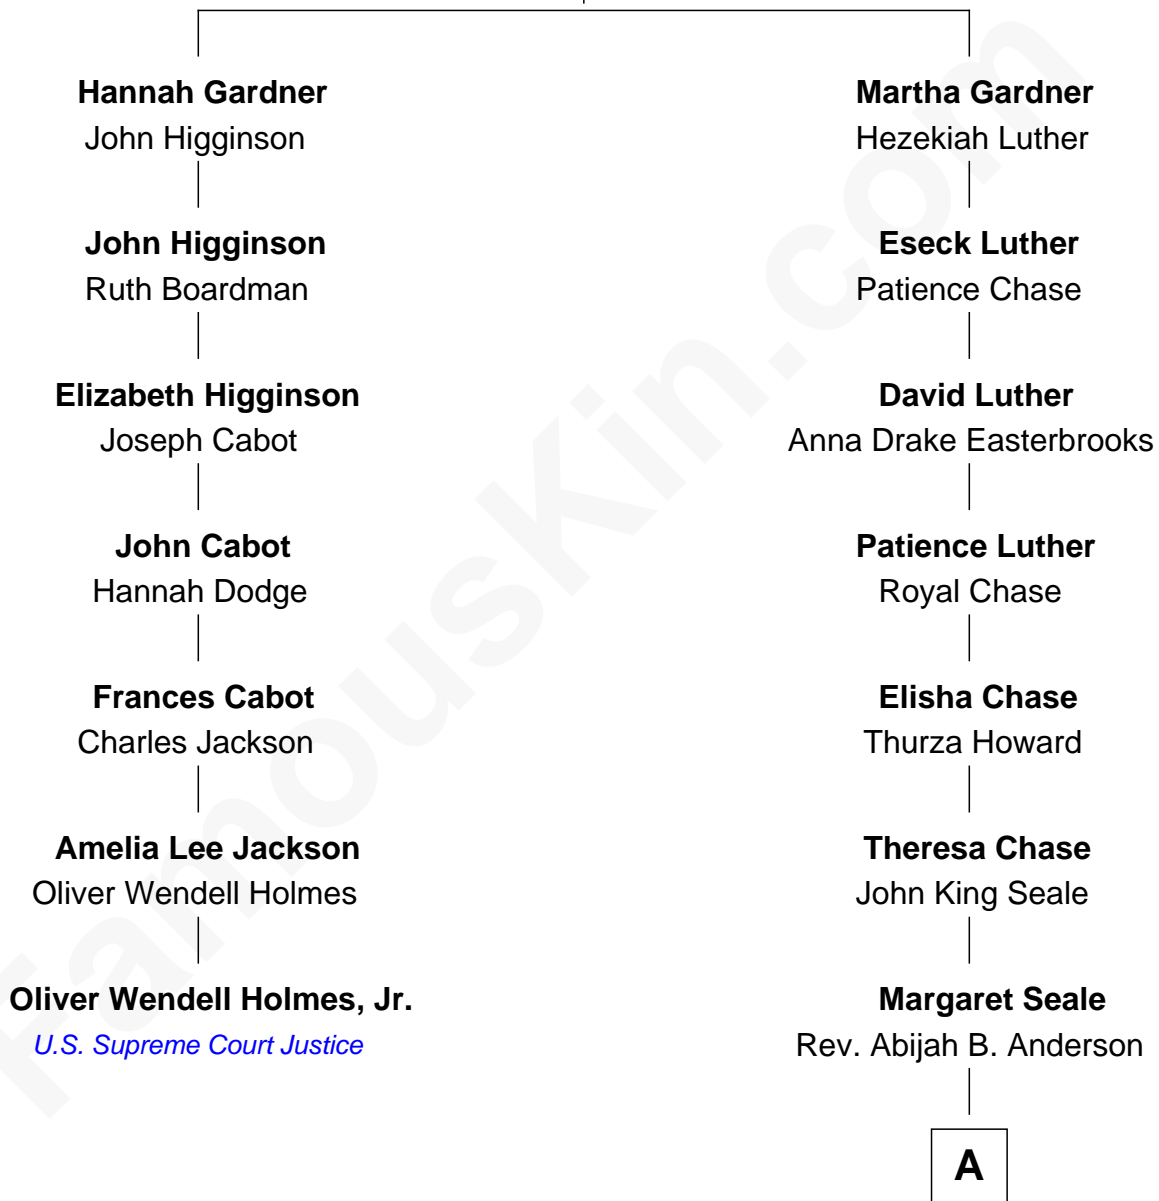

FamousKin.com
Relationship Chart of
Oliver Wendell Holmes, Jr.
U.S. Supreme Court Justice

6th cousin 2 times removed of

John Howard Pyle
9th Governor of Arizona

Samuel Gardner
 Elizabeth Carr

A

Mary Sue Anderson
Rev. Thomas Miller Pyle

John Howard Pyle
9th Governor of Arizona

FamousKin.com