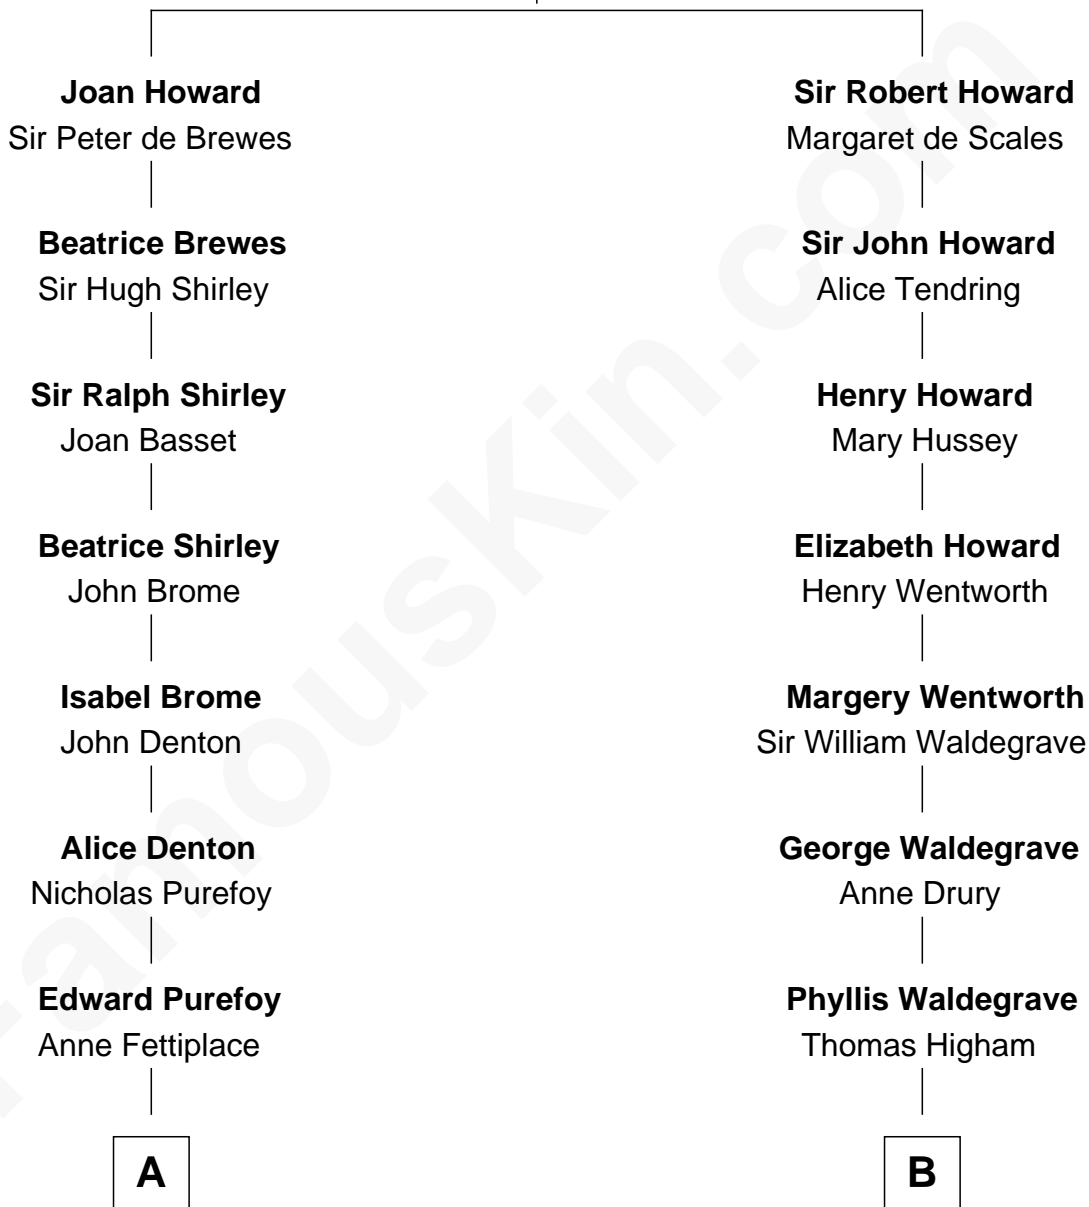

**FamousKin.com**  
**Relationship Chart of**  
**Oliver Wendell Holmes, Jr.**  
*U.S. Supreme Court Justice*

17th cousin 2 times removed of

**Bob Moore**

*Co-Founder, Bob's Red Mill*

**Sir John Howard**

Alice de Bois

C

Clinton Morris Learnard

Gertrude Maud Yost

Doris Dell Learnard

Kenneth Earl Moore

Bob Moore

*Co-Founder, Bob's Red Mill*

FamousKin.com