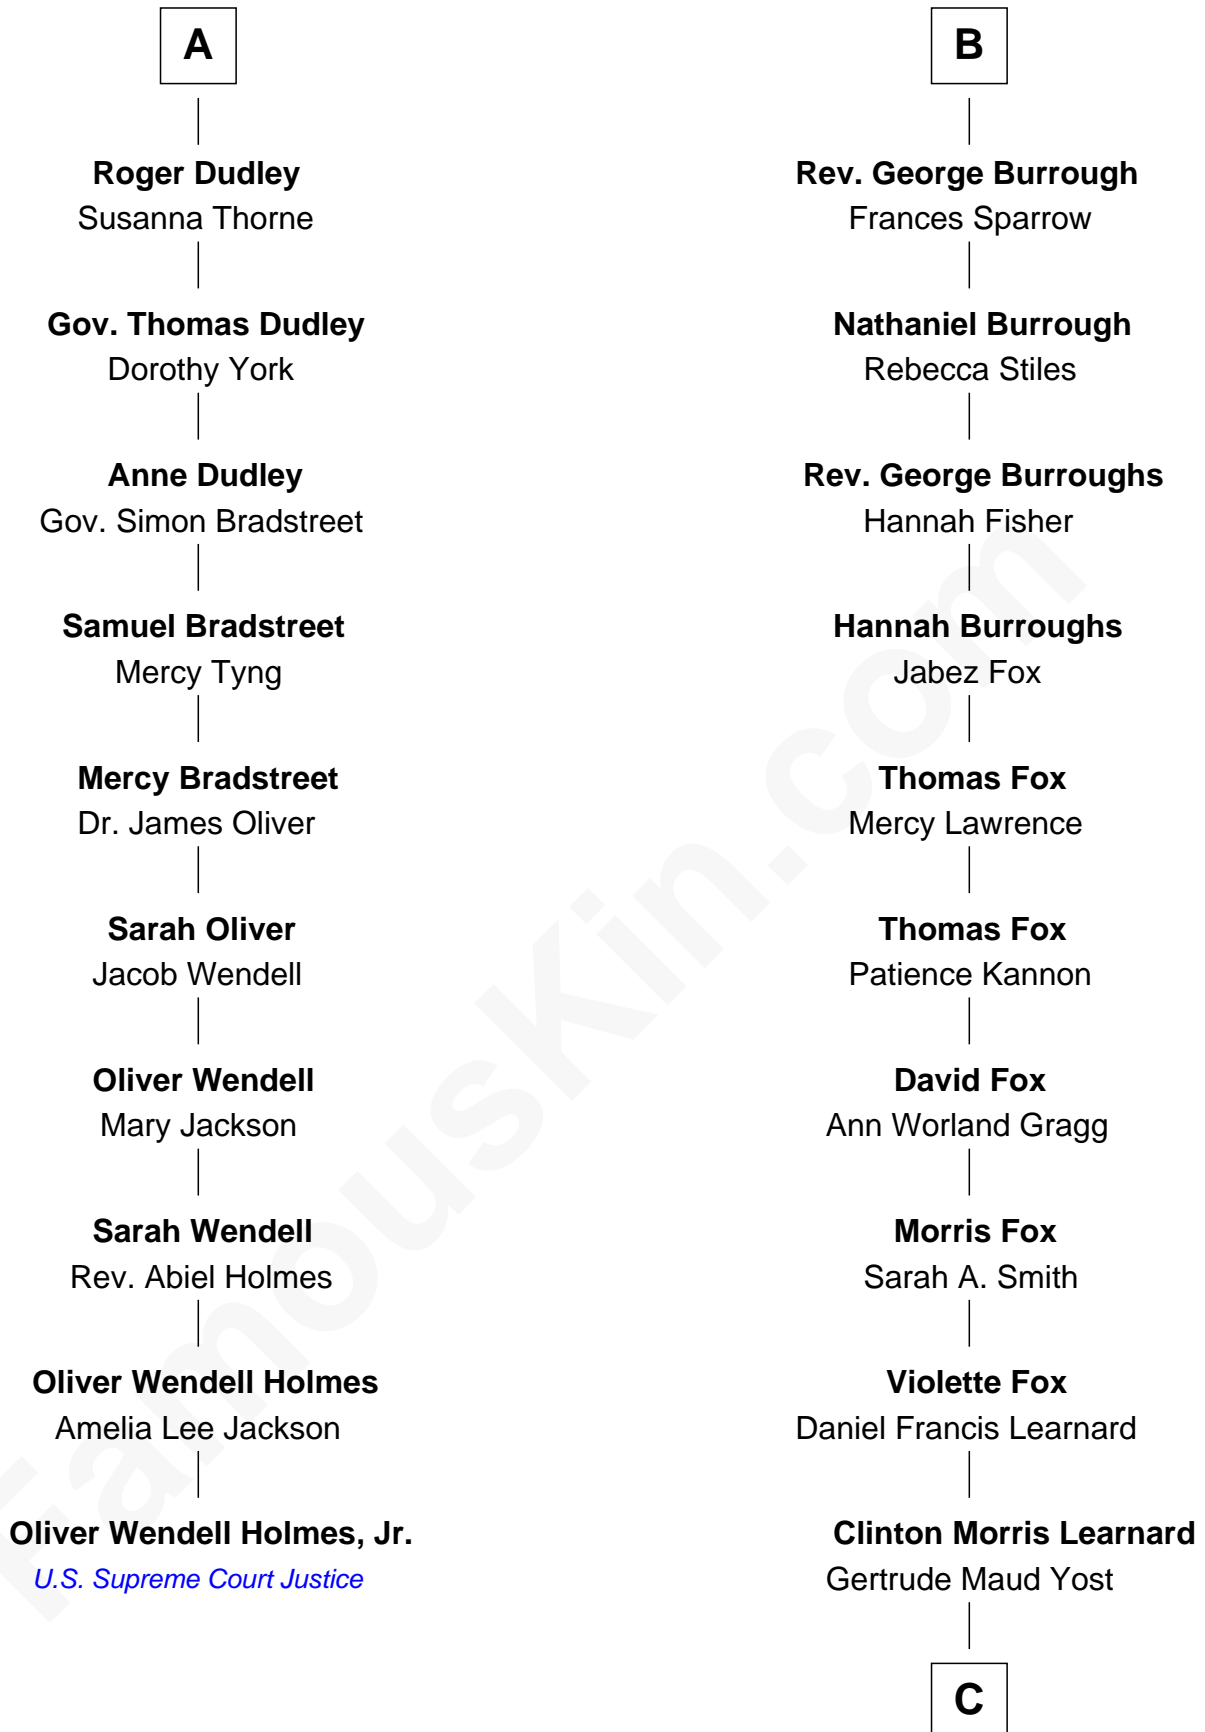

**FamousKin.com**  
**Relationship Chart of**  
**Oliver Wendell Holmes, Jr.**  
*U.S. Supreme Court Justice*

16th cousin 2 times removed of

**Bob Moore**

*Co-Founder, Bob's Red Mill*

**Sir Philip le Despencer**

**A**

**Sir Philip le Despencer**

Elizabeth de Tibetot

**Margery Despencer**

Sir Roger Wentworth

**Henry Wentworth**

Elizabeth Howard

**Margery Wentworth**

Sir William Waldegrave

**George Waldegrave**

Anne Drury

**Phyllis Waldegrave**

Thomas Higham

**Bridget Higham**

Thomas Burrough

**B**

C

Doris Dell Learnard  
Kenneth Earl Moore

**Bob Moore**

*Co-Founder, Bob's Red Mill*

FamousKin.com