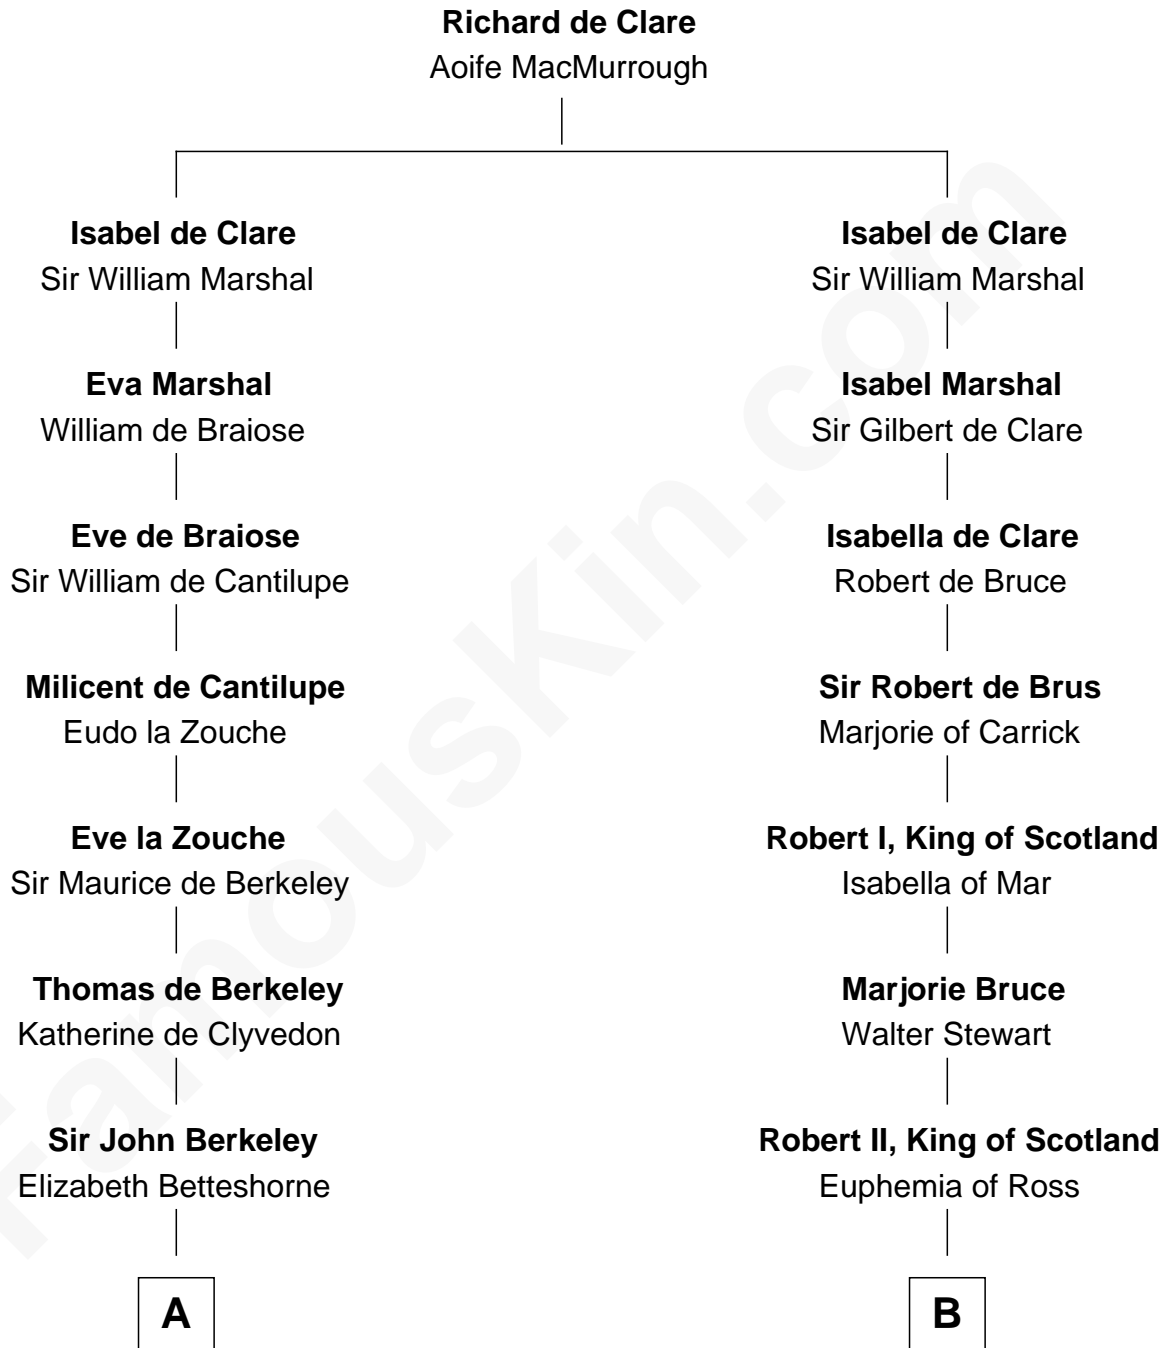

**FamousKin.com**  
**Relationship Chart of**  
**Oliver Wendell Holmes, Jr.**  
*U.S. Supreme Court Justice*

**20th cousin 1 time removed of**  
**General Hugh Mercer**  
*American Revolution*

**C**

**Sarah Oliver**  
Jacob Wendell

**Oliver Wendell**  
Mary Jackson

**Sarah Wendell**  
Rev. Abiel Holmes

**Oliver Wendell Holmes**  
Amelia Lee Jackson

**Oliver Wendell Holmes, Jr.**  
*U.S. Supreme Court Justice*

**D**

**Lilias Row**  
John Mercer

**Thomas Mercer**  
Isabel Smith

**William Mercer**  
Anne Munro

**General Hugh Mercer**  
*American Revolution*

FamousKin.com