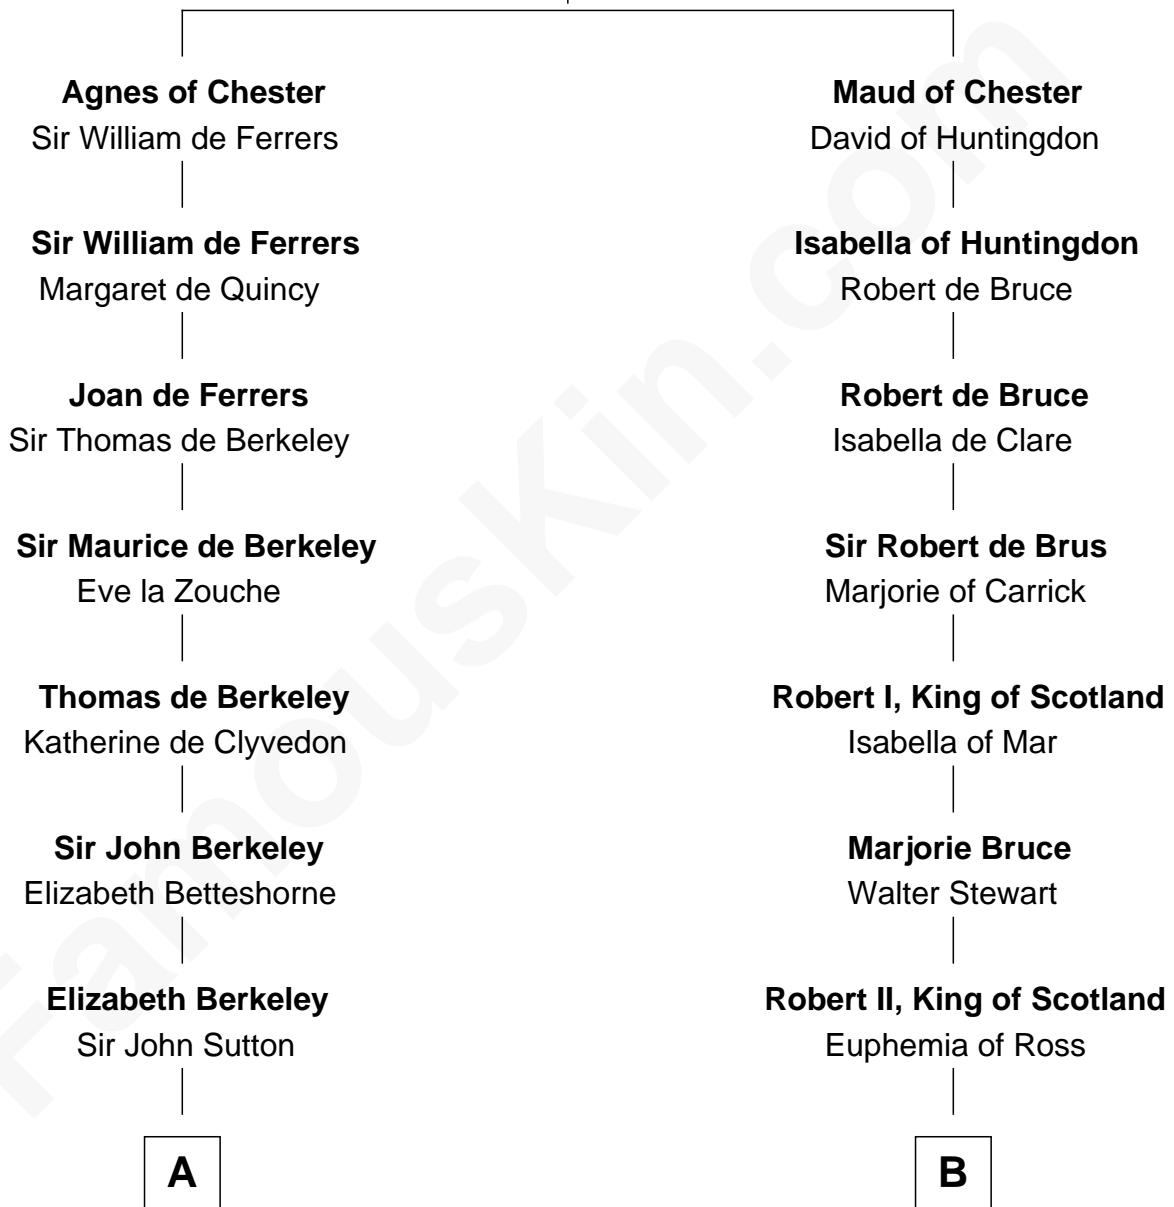

FamousKin.com
Relationship Chart of
Oliver Wendell Holmes, Jr.

U.S. Supreme Court Justice

20th cousin of

General Hugh Mercer

American Revolution

Hugh de Kevelioc
 Bertrade de Montfort

C

Oliver Wendell

Mary Jackson

Sarah Wendell

Rev. Abiel Holmes

Oliver Wendell Holmes

Amelia Lee Jackson

Oliver Wendell Holmes, Jr.

U.S. Supreme Court Justice

D

Lilias Row

John Mercer

Thomas Mercer

Isabel Smith

William Mercer

Anne Munro

General Hugh Mercer

American Revolution