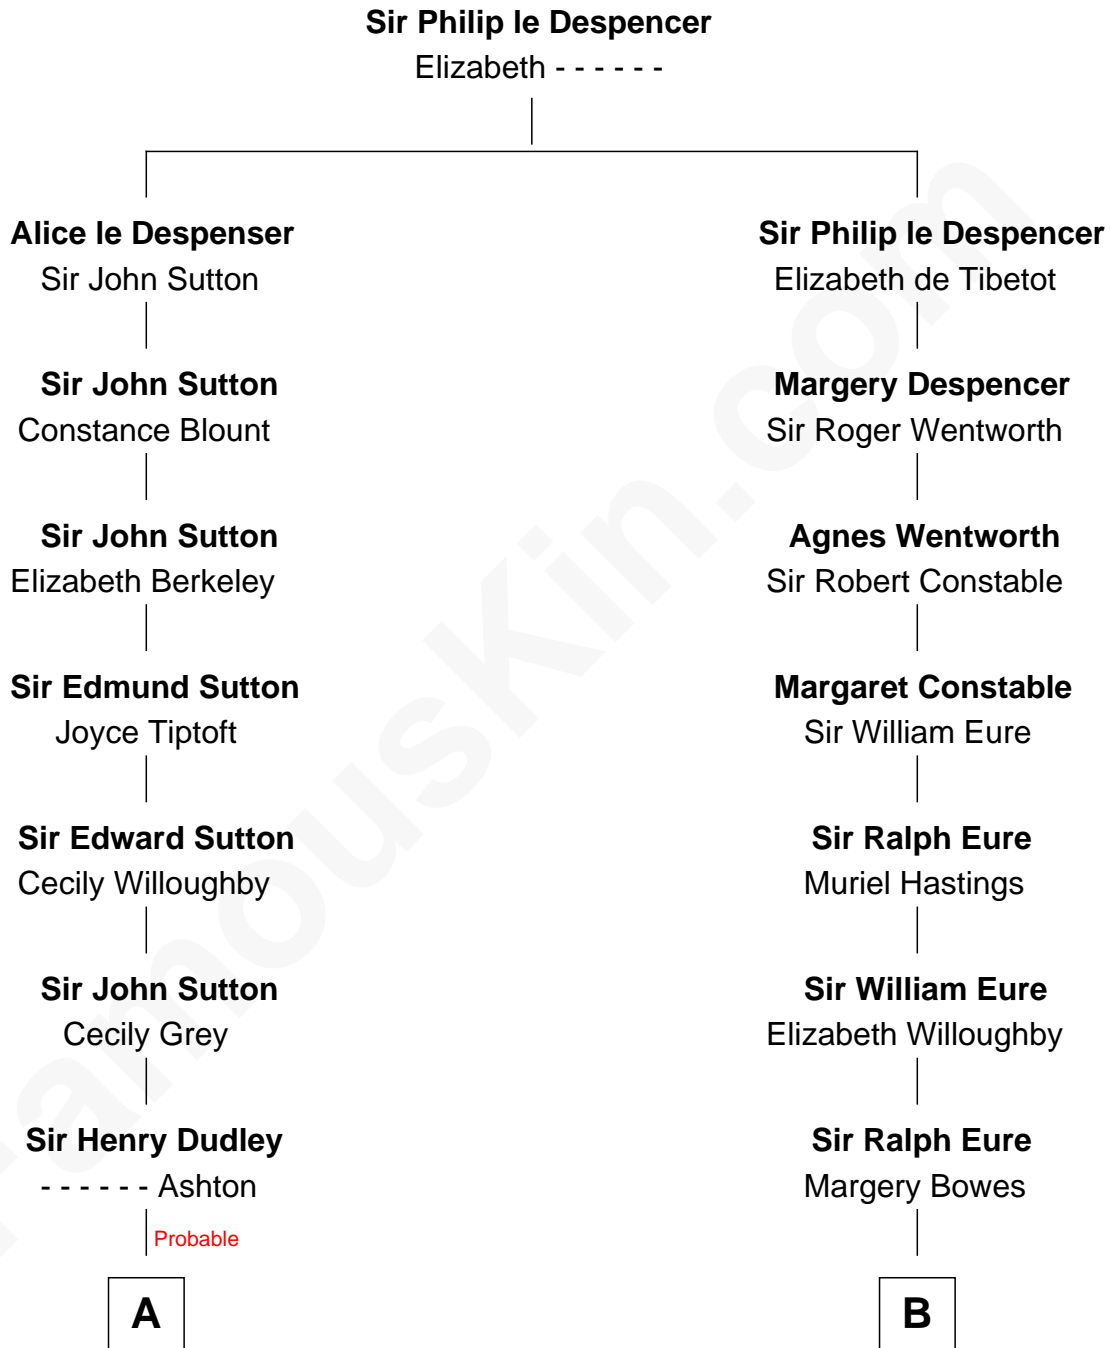

FamousKin.com
Relationship Chart of
Oliver Wendell Holmes, Jr.
U.S. Supreme Court Justice

16th cousin 4 times removed of

Zach Snyder
Filmmaker

C

—
Jennie Minerva Danforth

John Batchelder Manley

—
Helen Danforth Manley

Dr. Edgar Earl Reeves

—
Marsha Manley Reeves

Charles Edward Snyder

—
Zach Snyder

Filmmaker