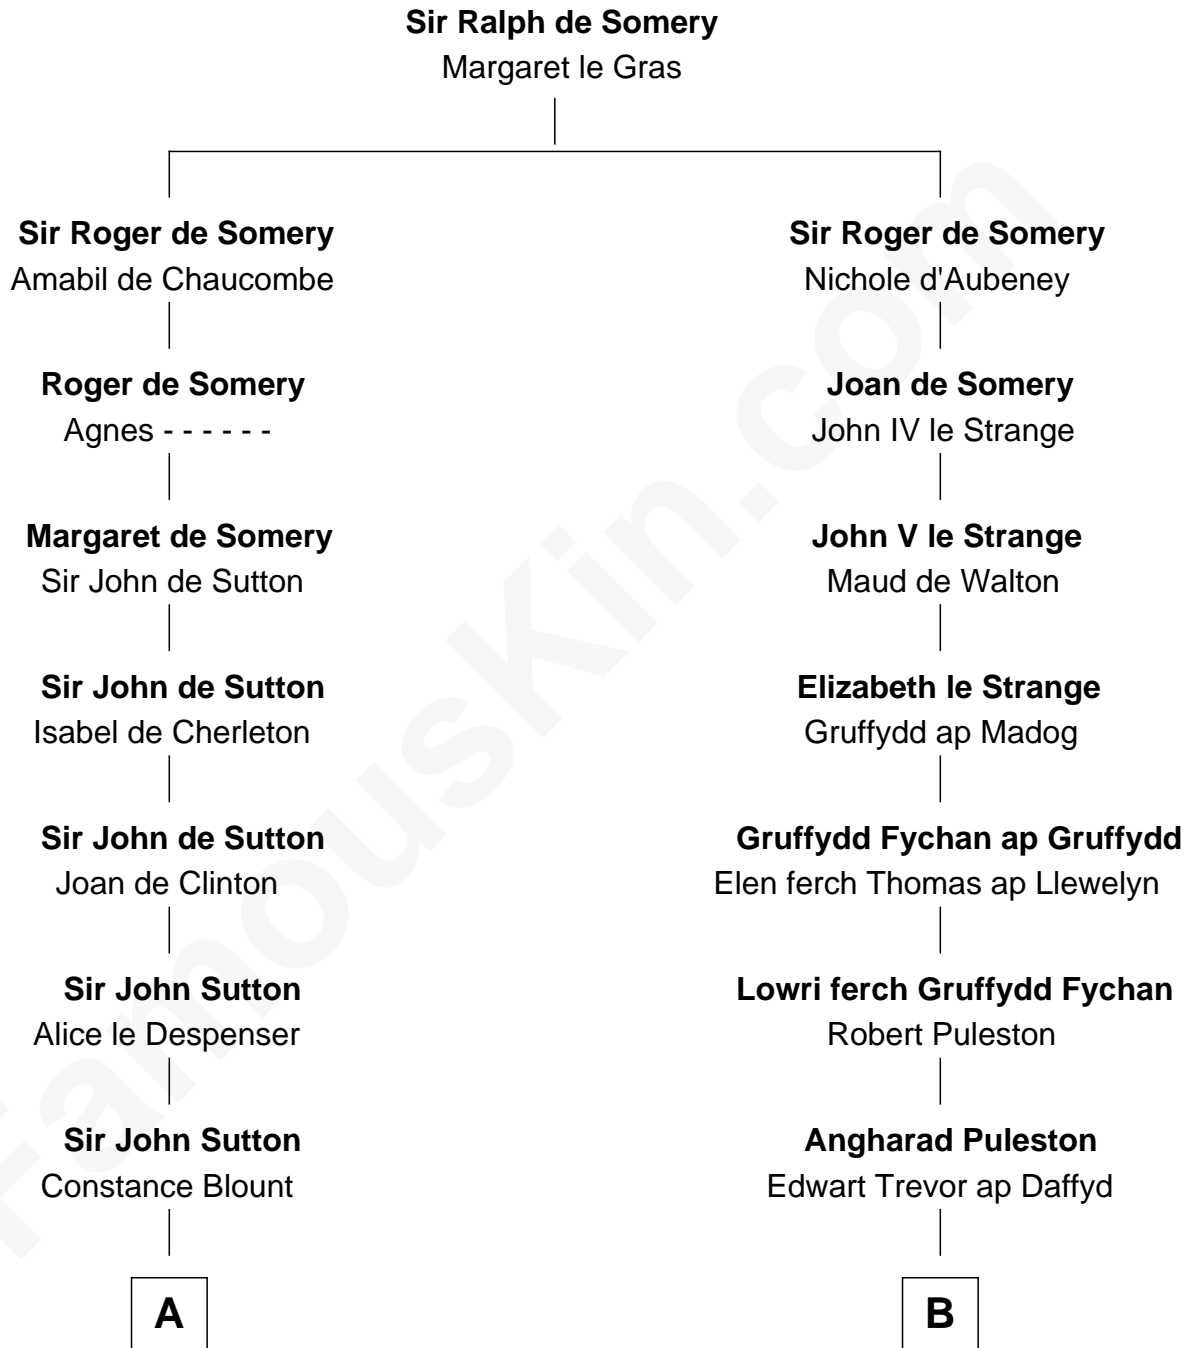

**FamousKin.com**  
**Relationship Chart of**  
**Oliver Wendell Holmes, Jr.**  
*U.S. Supreme Court Justice*

**21st cousin of**  
**Robert Frost**  
*Poet and Playwright*

**C**

**Sarah Oliver**  
Jacob Wendell

**Oliver Wendell**  
Mary Jackson

**Sarah Wendell**  
Rev. Abiel Holmes

**Oliver Wendell Holmes**  
Amelia Lee Jackson

**Oliver Wendell Holmes, Jr.**  
*U.S. Supreme Court Justice*

**D**

**Sarah Holt**  
William Frost