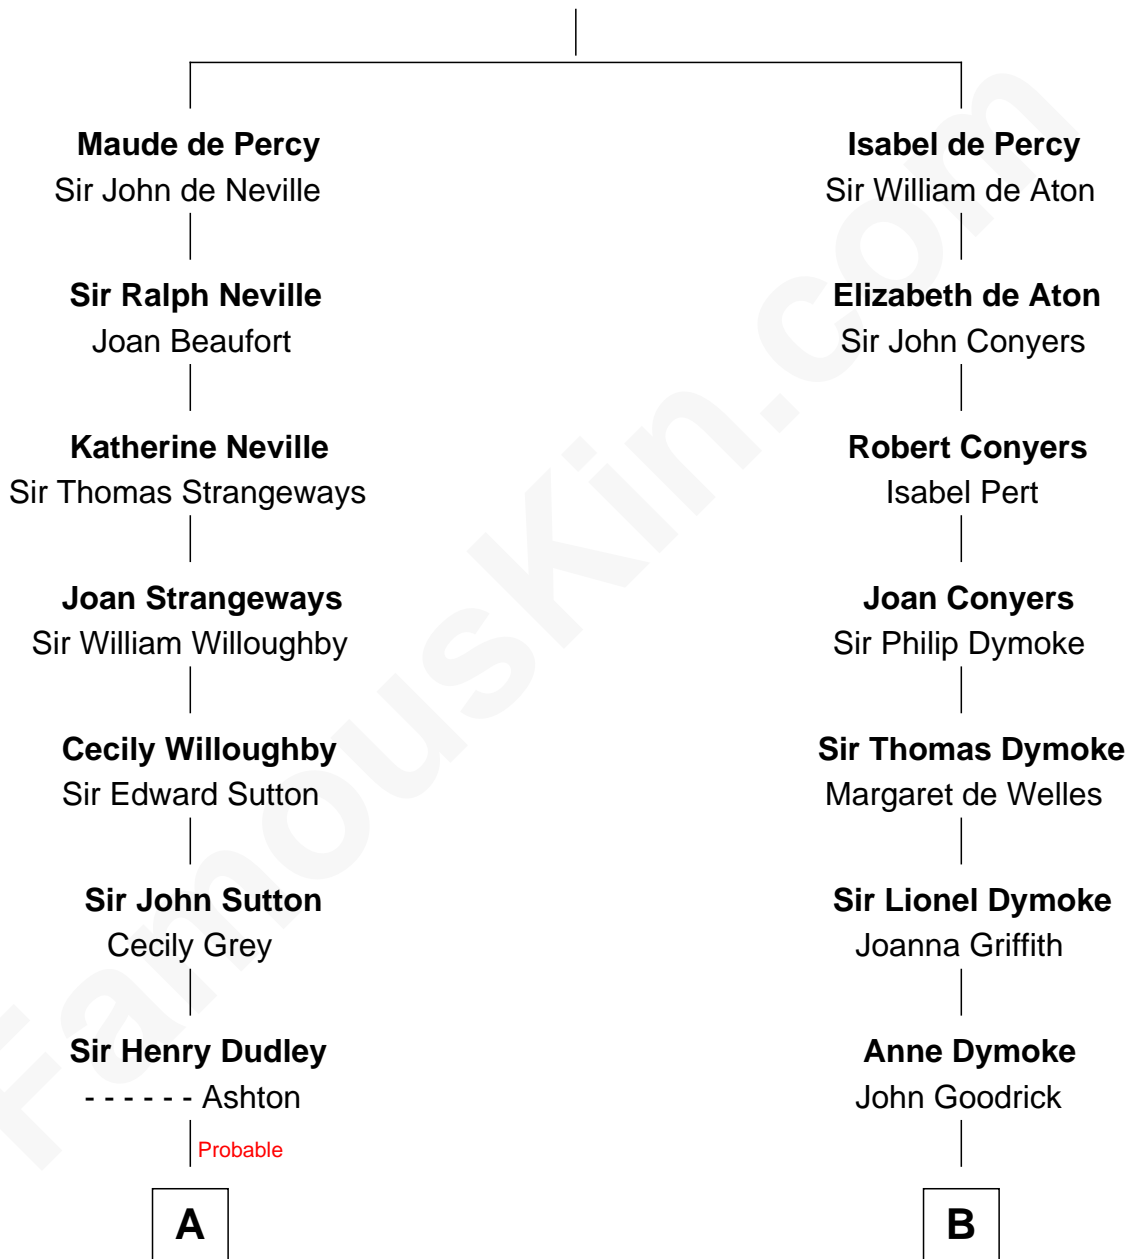

**FamousKin.com**  
**Relationship Chart of**  
**Oliver Wendell Holmes, Jr.**  
*U.S. Supreme Court Justice*

16th cousin 2 times removed of

**Robert Frost**  
*Poet and Playwright*

**Sir Henry de Percy**  
 Idoine de Clifford

**C**

**William Prescott Frost**

Isabella Moodie

**Robert Frost**

*Poet and Playwright*

FamousKin.com