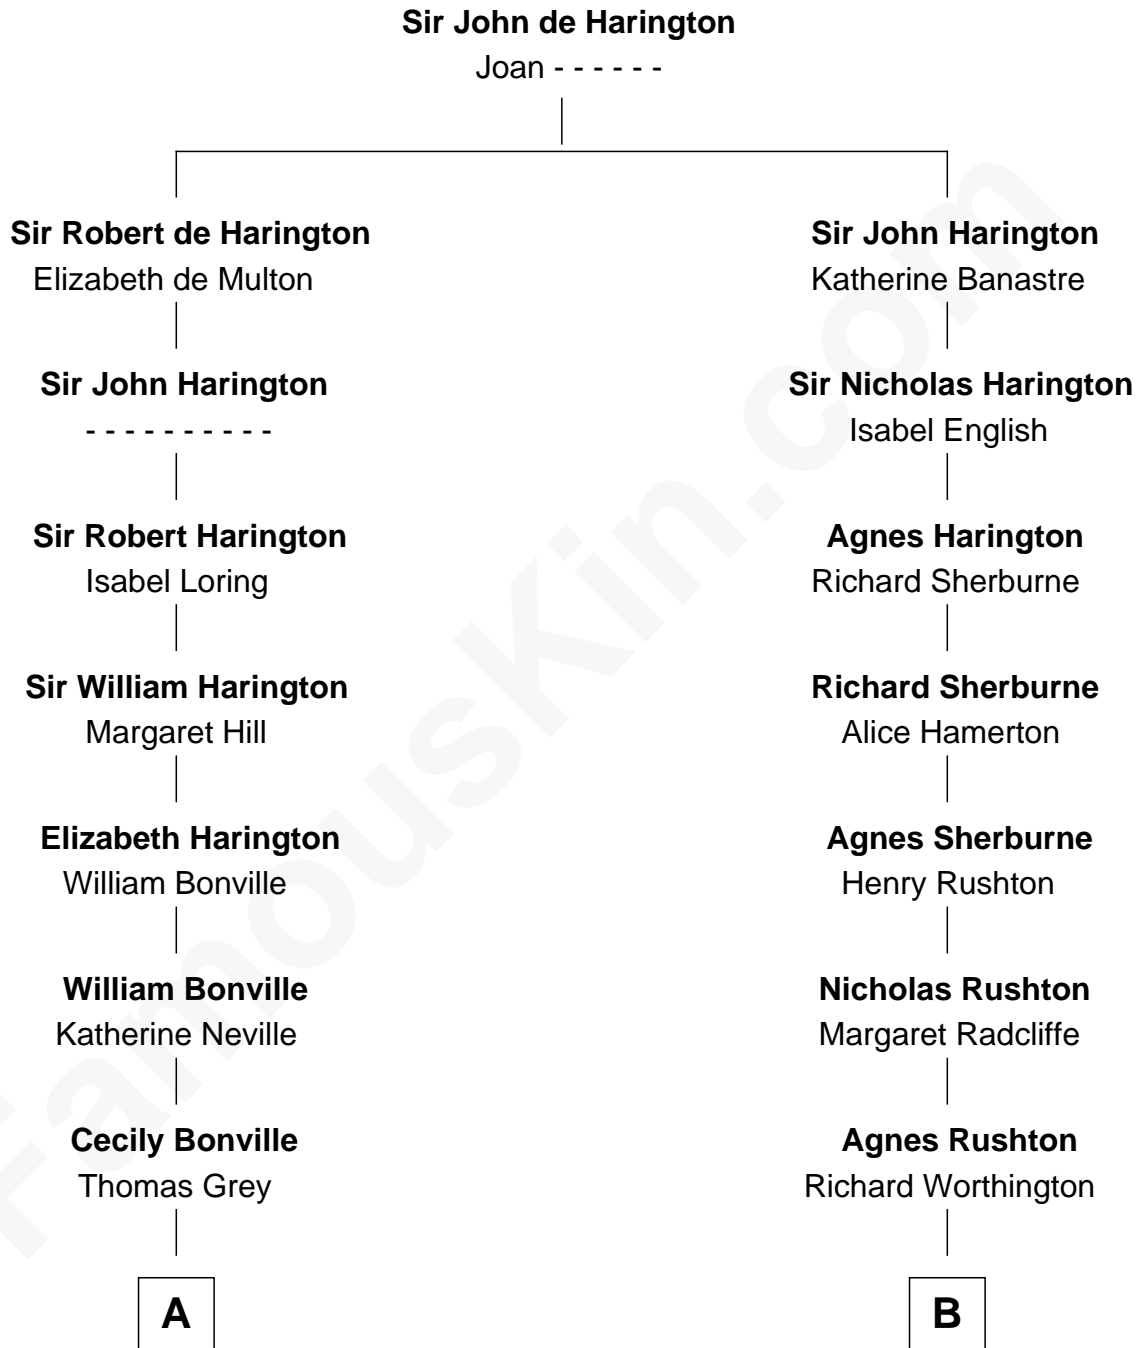

FamousKin.com
Relationship Chart of
Oliver Wendell Holmes, Jr.
U.S. Supreme Court Justice

18th cousin 1 time removed of

Bing Crosby
Singer and Movie Actor

C

Oliver Wendell Holmes

Amelia Lee Jackson

Oliver Wendell Holmes, Jr.

U.S. Supreme Court Justice

D

Nathaniel Crosby

Cordelia Jane Smith

Harry Lincoln Crosby

Catherine Harrigan

Bing Crosby

Singer and Movie Actor