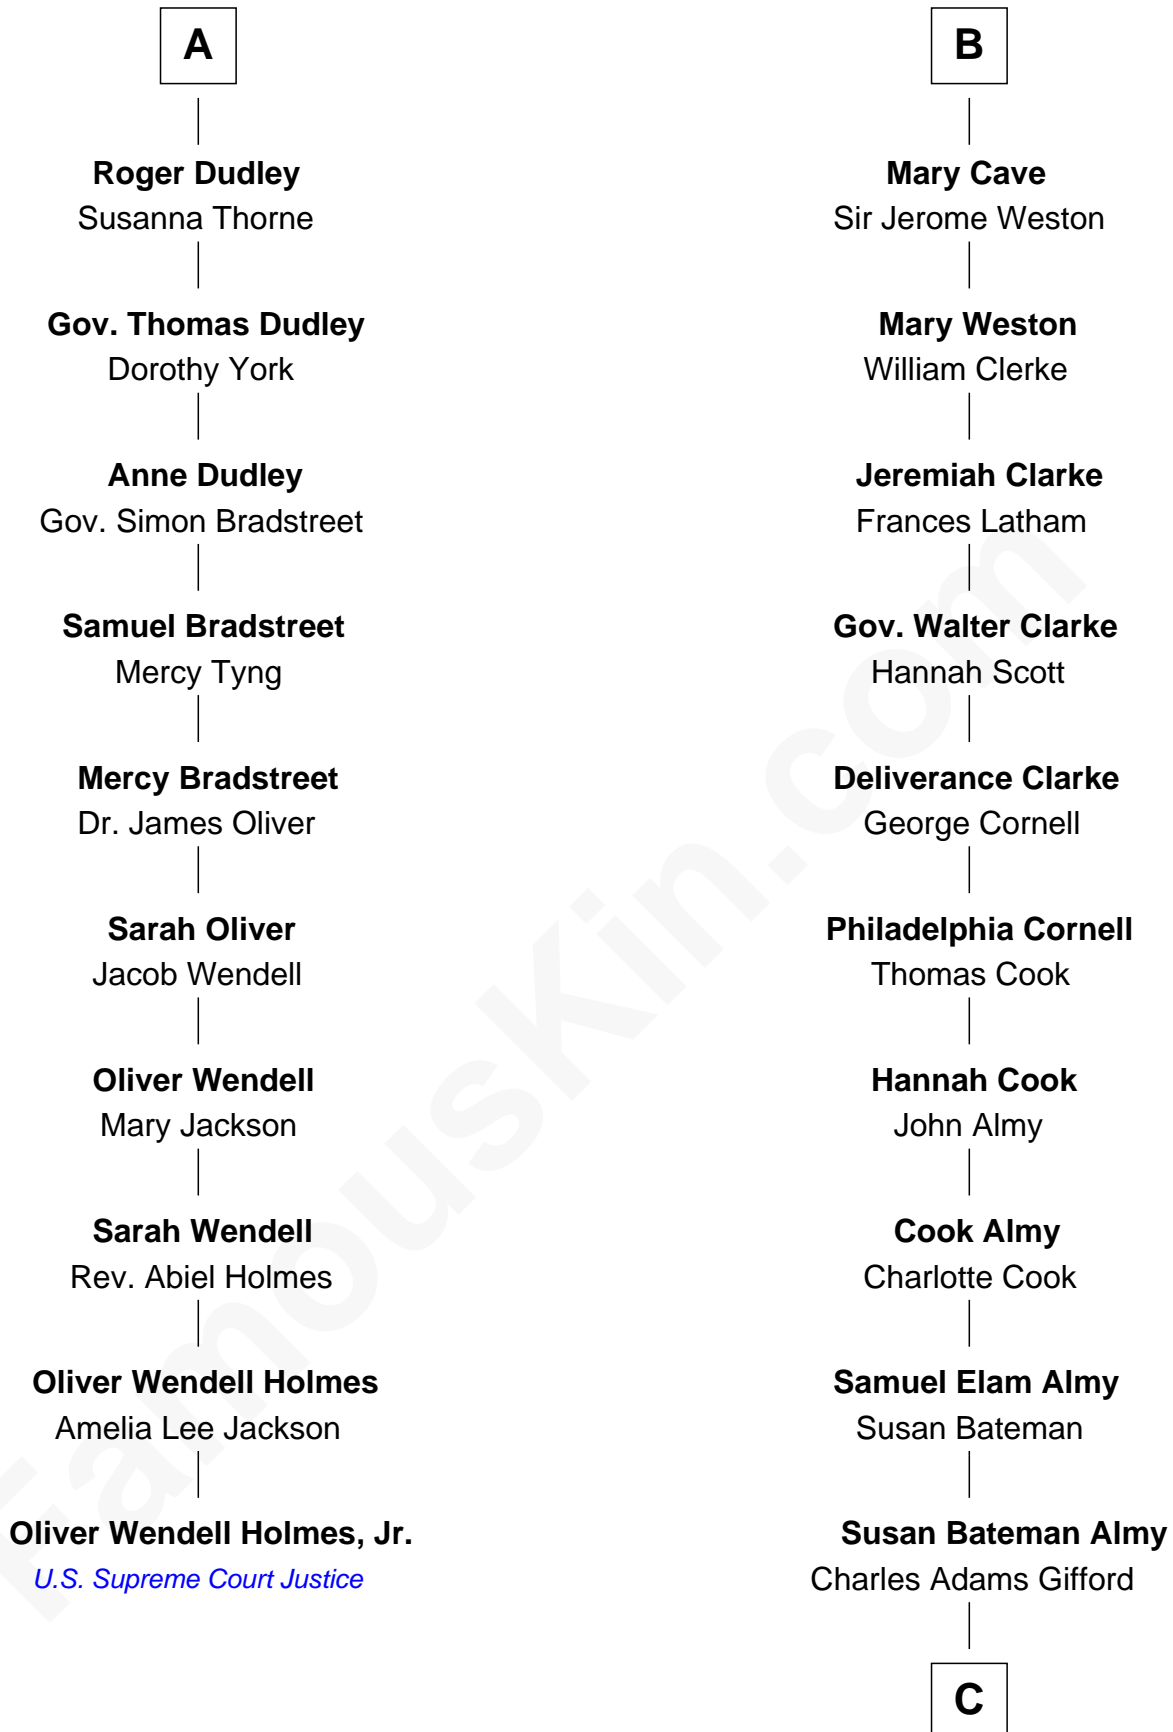

FamousKin.com
Relationship Chart of
Oliver Wendell Holmes, Jr.
U.S. Supreme Court Justice

16th cousin 3 times removed of

Marilyn Monroe
Actress, Model, and Singer

C

Frederick Almy Gifford
Elizabeth Easton Tennant

Charles Stanley Gifford
Gladys Pearl Monroe

Marilyn Monroe
Actress, Model, and Singer

FamousKin.com