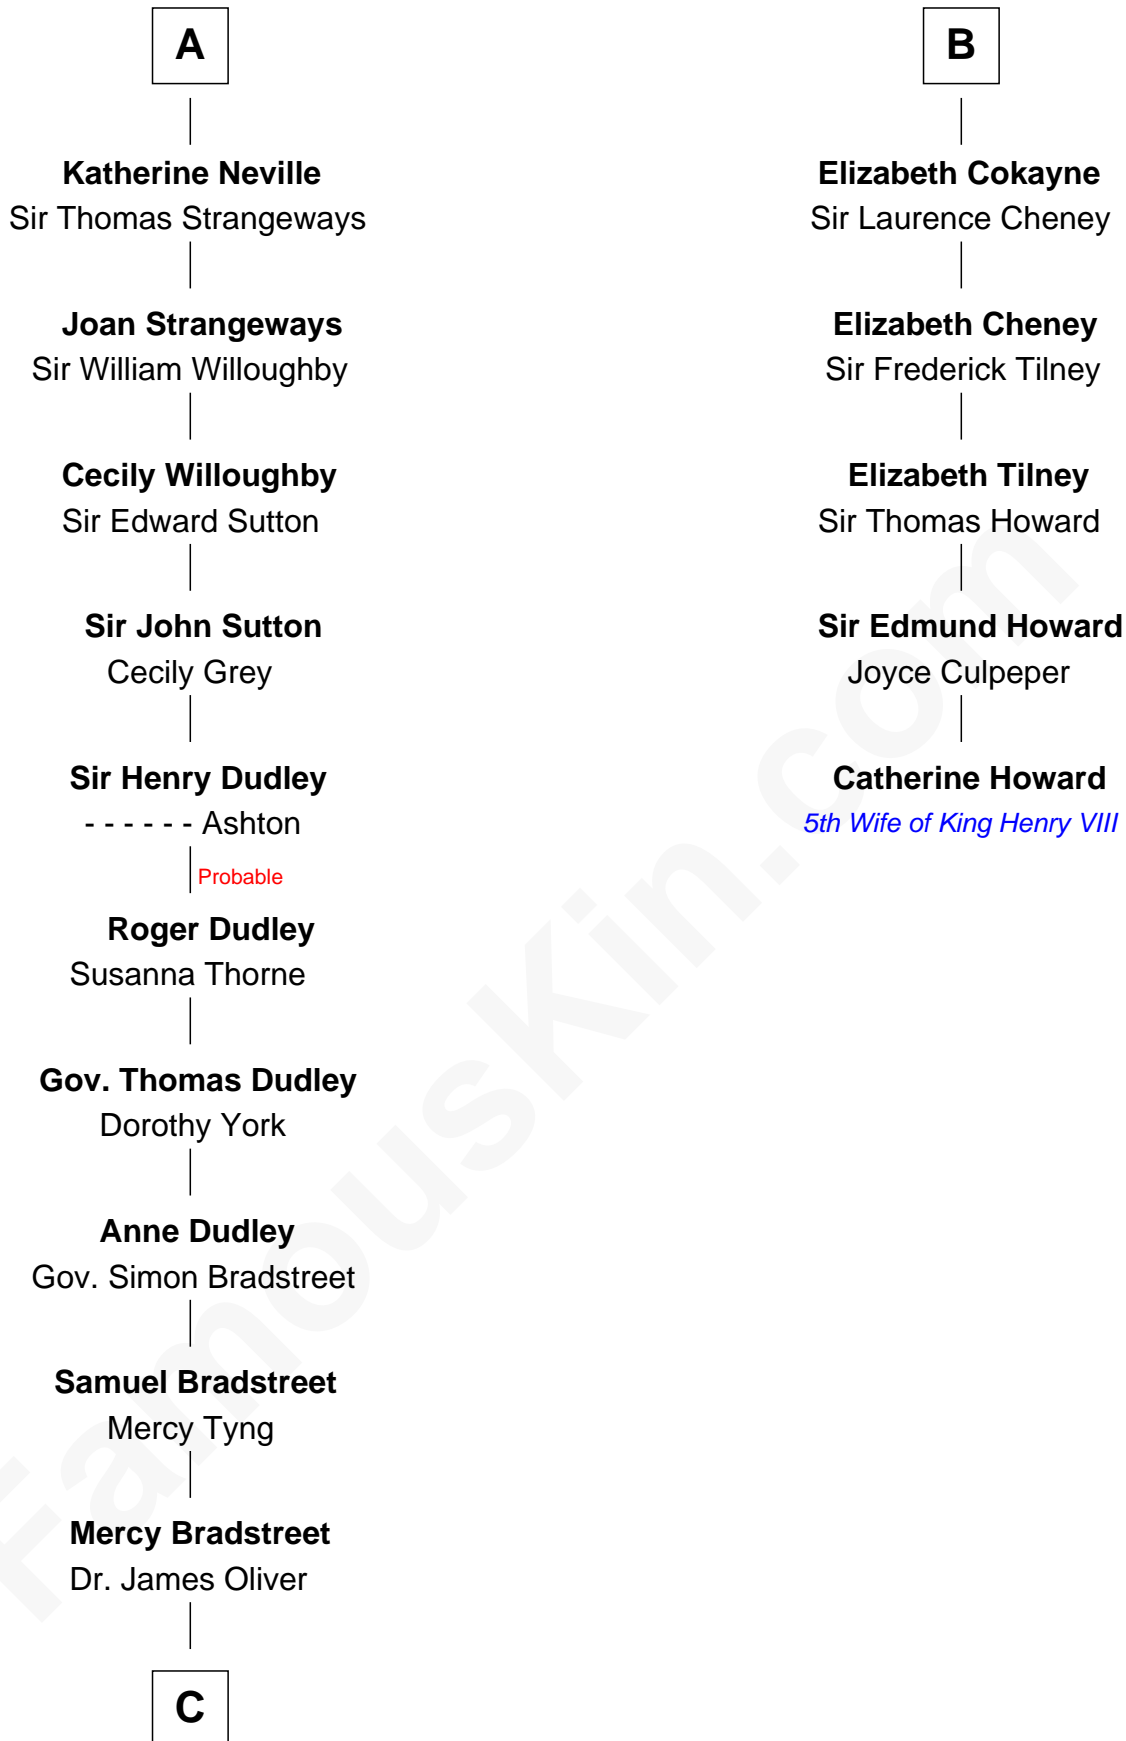

**FamousKin.com**  
**Relationship Chart of**  
**Oliver Wendell Holmes, Jr.**  
*U.S. Supreme Court Justice*

**11th cousin 10 times removed of**  
**Catherine Howard**  
*5th Wife of King Henry VIII*

**C**

—  
**Sarah Oliver**  
Jacob Wendell

—  
**Oliver Wendell**  
Mary Jackson

—  
**Sarah Wendell**  
Rev. Abiel Holmes

—  
**Oliver Wendell Holmes**  
Amelia Lee Jackson

—  
**Oliver Wendell Holmes, Jr.**  
*U.S. Supreme Court Justice*