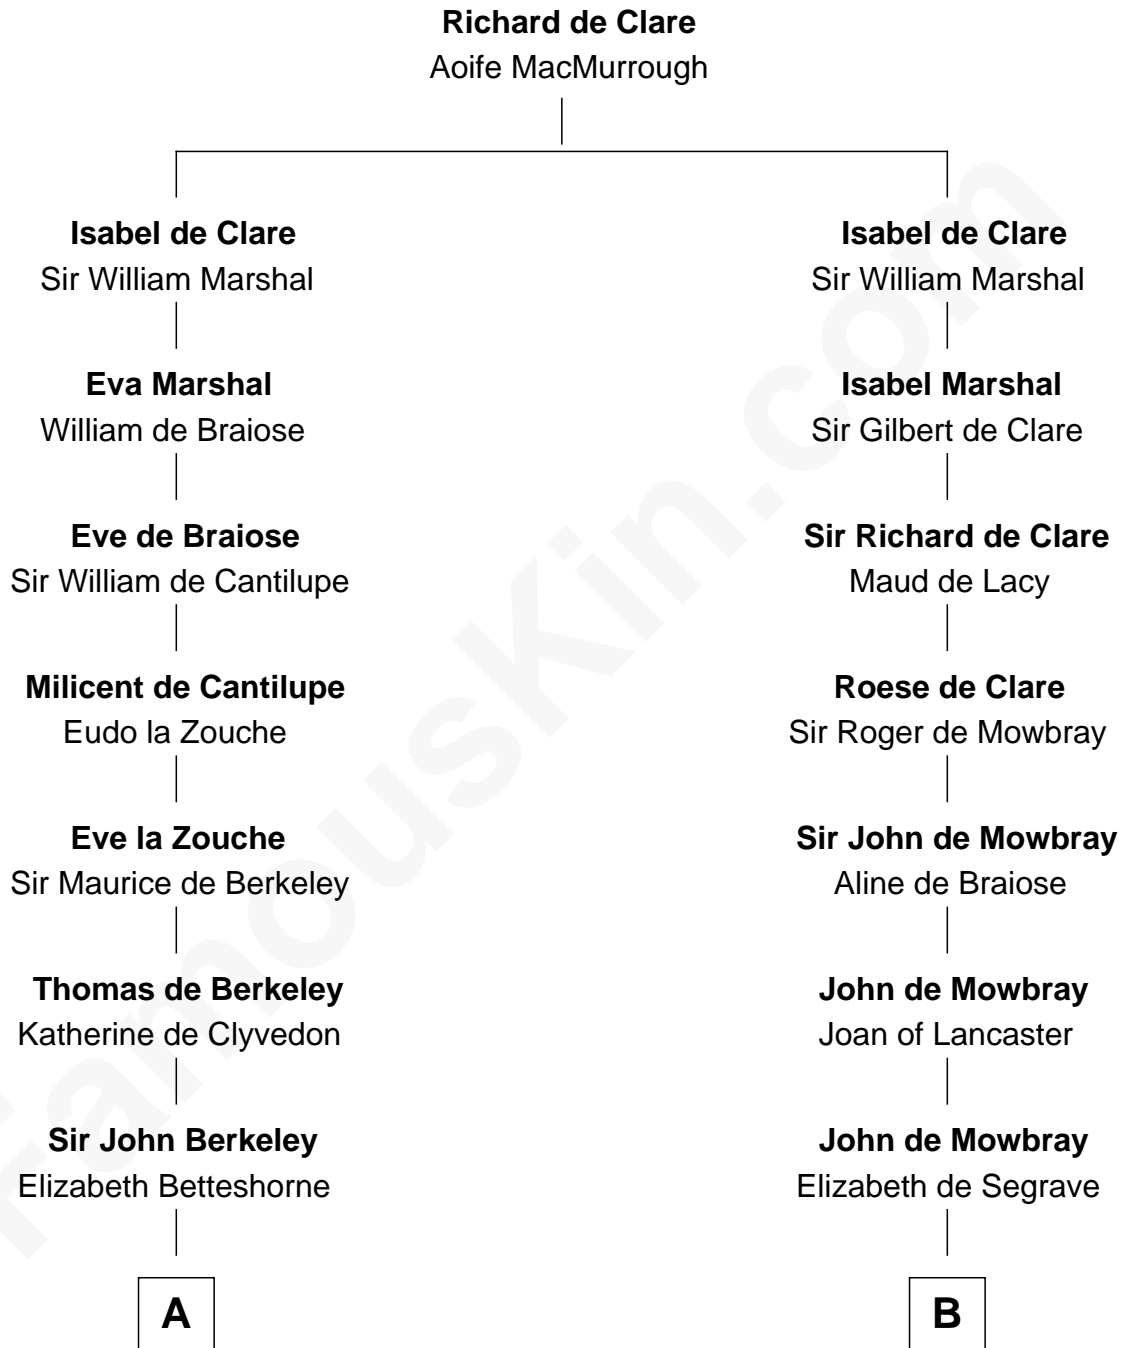

FamousKin.com
Relationship Chart of
Oliver Wendell Holmes, Jr.
U.S. Supreme Court Justice

12th cousin 9 times removed of

Catherine Howard
5th Wife of King Henry VIII

C

—
Sarah Oliver
Jacob Wendell

—
Oliver Wendell
Mary Jackson

—
Sarah Wendell
Rev. Abiel Holmes

—
Oliver Wendell Holmes
Amelia Lee Jackson

—
Oliver Wendell Holmes, Jr.
U.S. Supreme Court Justice

FamousKin.com