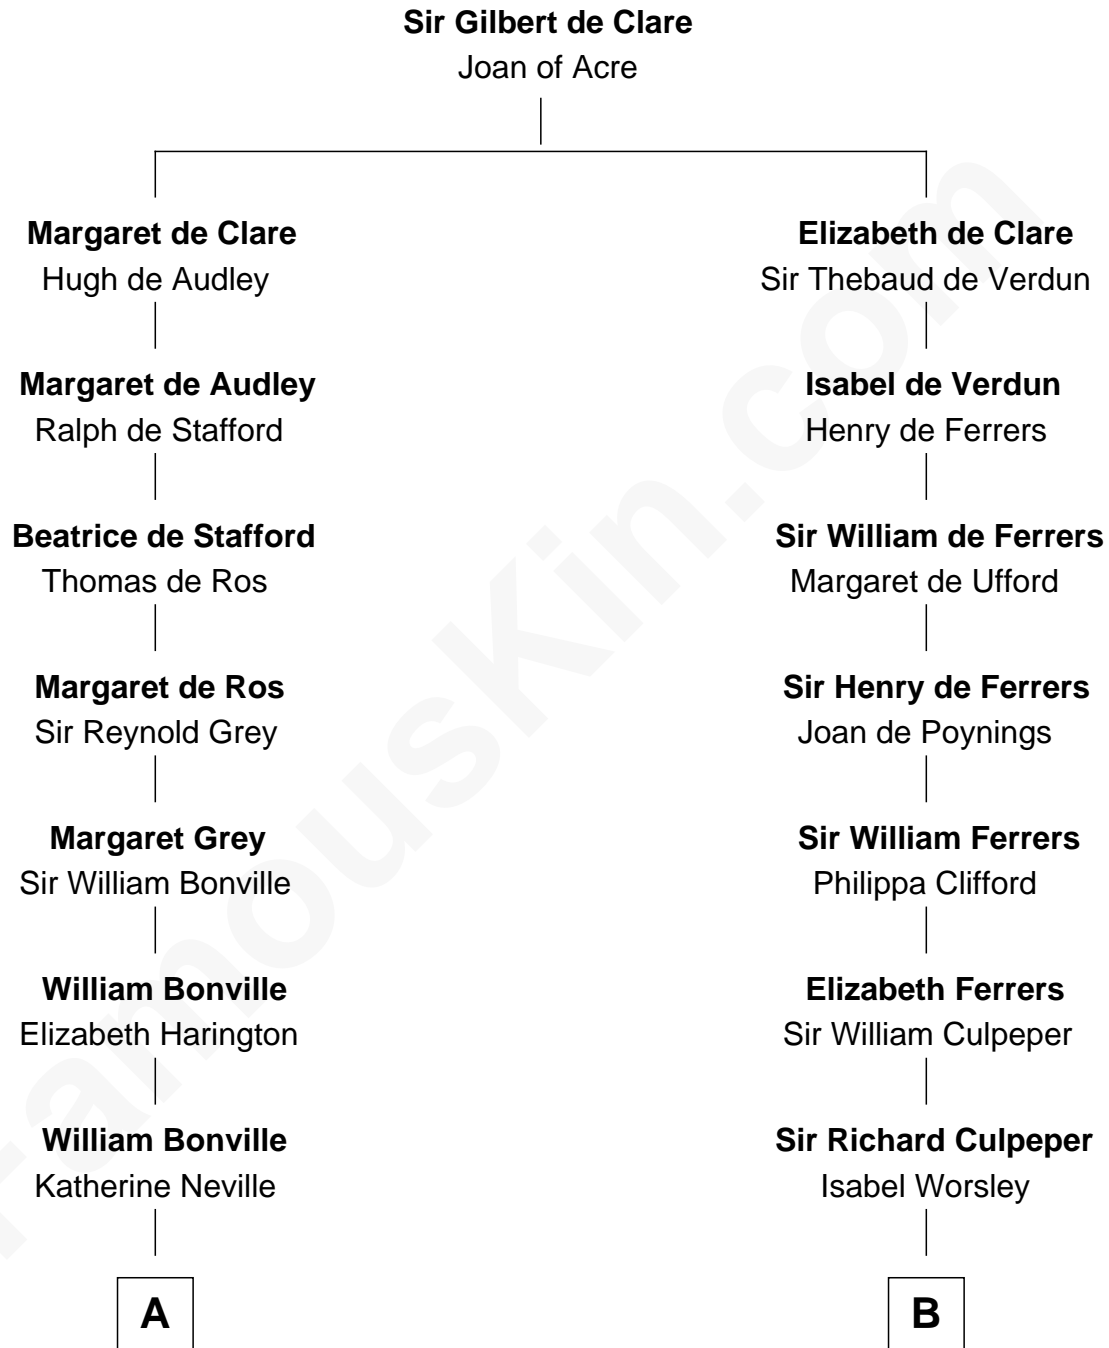

**FamousKin.com**  
**Relationship Chart of**  
**Oliver Wendell Holmes, Jr.**  
*U.S. Supreme Court Justice*

**8th cousin 11 times removed of**  
**Catherine Howard**  
*5th Wife of King Henry VIII*

**C**

**Sarah Wendell**  
Rev. Abiel Holmes

**Oliver Wendell Holmes**  
Amelia Lee Jackson

**Oliver Wendell Holmes, Jr.**  
*U.S. Supreme Court Justice*

FamousKin.com