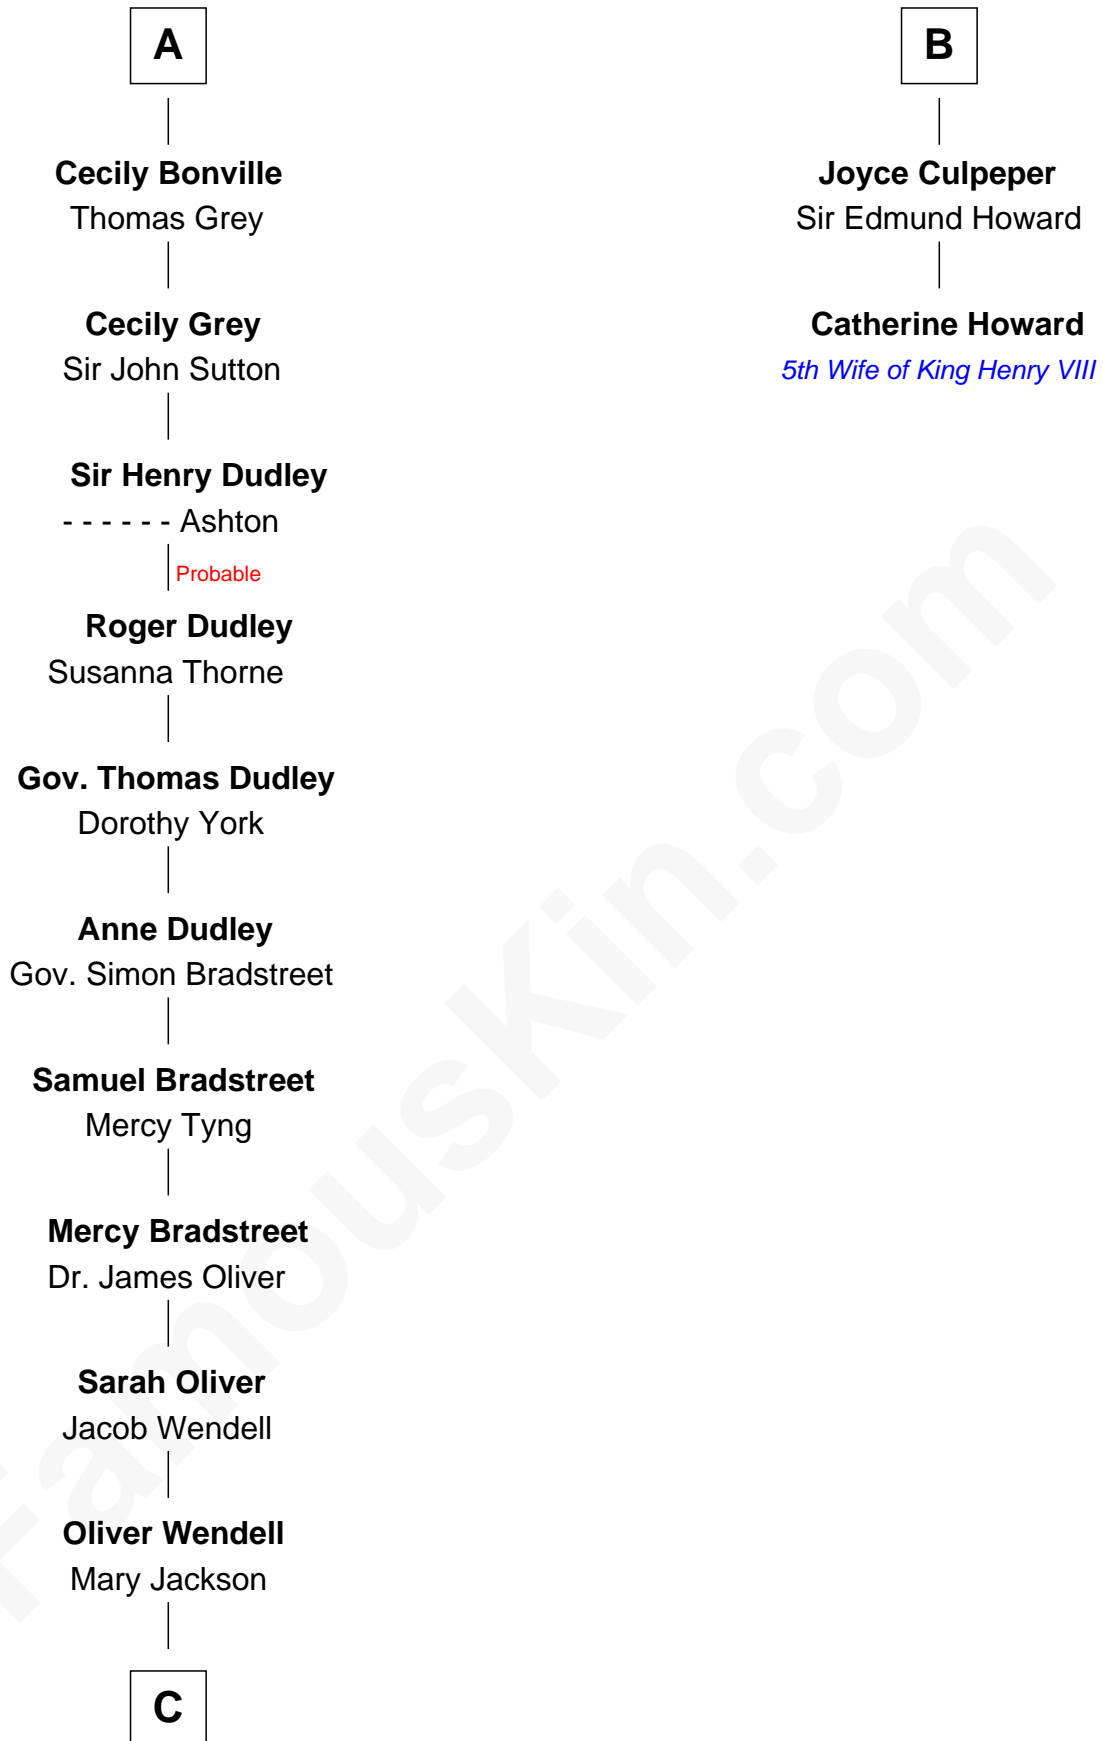

**FamousKin.com**  
**Relationship Chart of**  
**Oliver Wendell Holmes, Jr.**  
*U.S. Supreme Court Justice*

**8th cousin 11 times removed of**  
**Catherine Howard**  
*5th Wife of King Henry VIII*

**C**

**Sarah Wendell**  
Rev. Abiel Holmes

**Oliver Wendell Holmes**  
Amelia Lee Jackson

**Oliver Wendell Holmes, Jr.**  
*U.S. Supreme Court Justice*

FamousKin.com