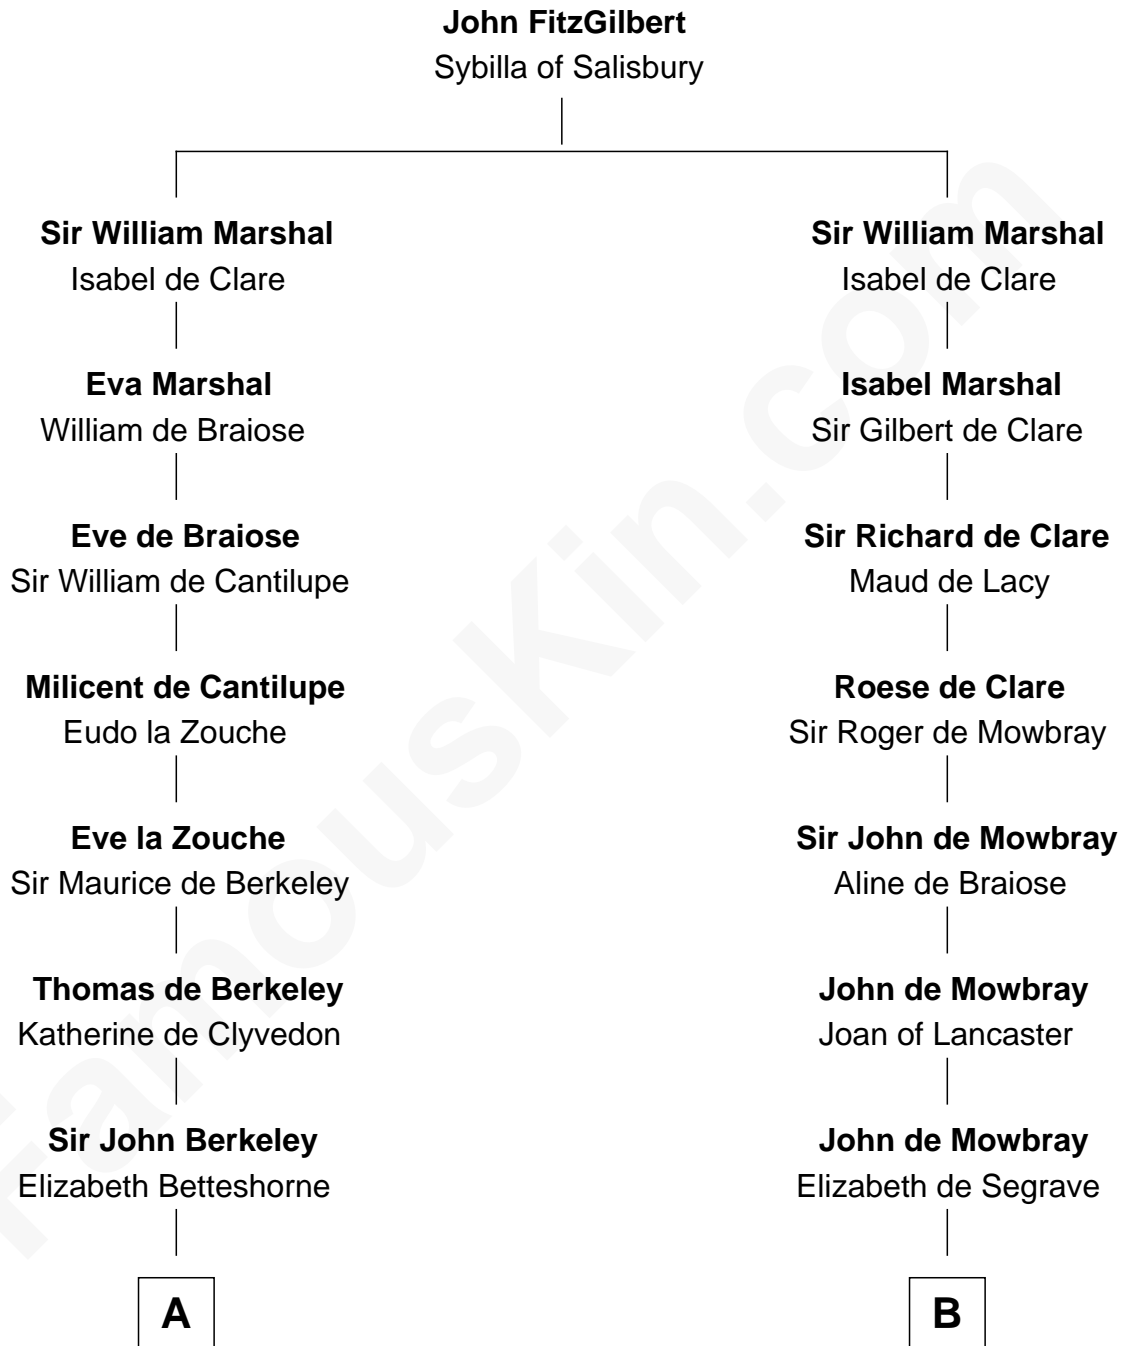

FamousKin.com
Relationship Chart of
Oliver Wendell Holmes, Jr.
U.S. Supreme Court Justice

12th cousin 9 times removed of

Catherine Howard
5th Wife of King Henry VIII

C

—
Sarah Oliver
Jacob Wendell

—
Oliver Wendell
Mary Jackson

—
Sarah Wendell
Rev. Abiel Holmes

—
Oliver Wendell Holmes
Amelia Lee Jackson

—
Oliver Wendell Holmes, Jr.
U.S. Supreme Court Justice

FamousKin.com