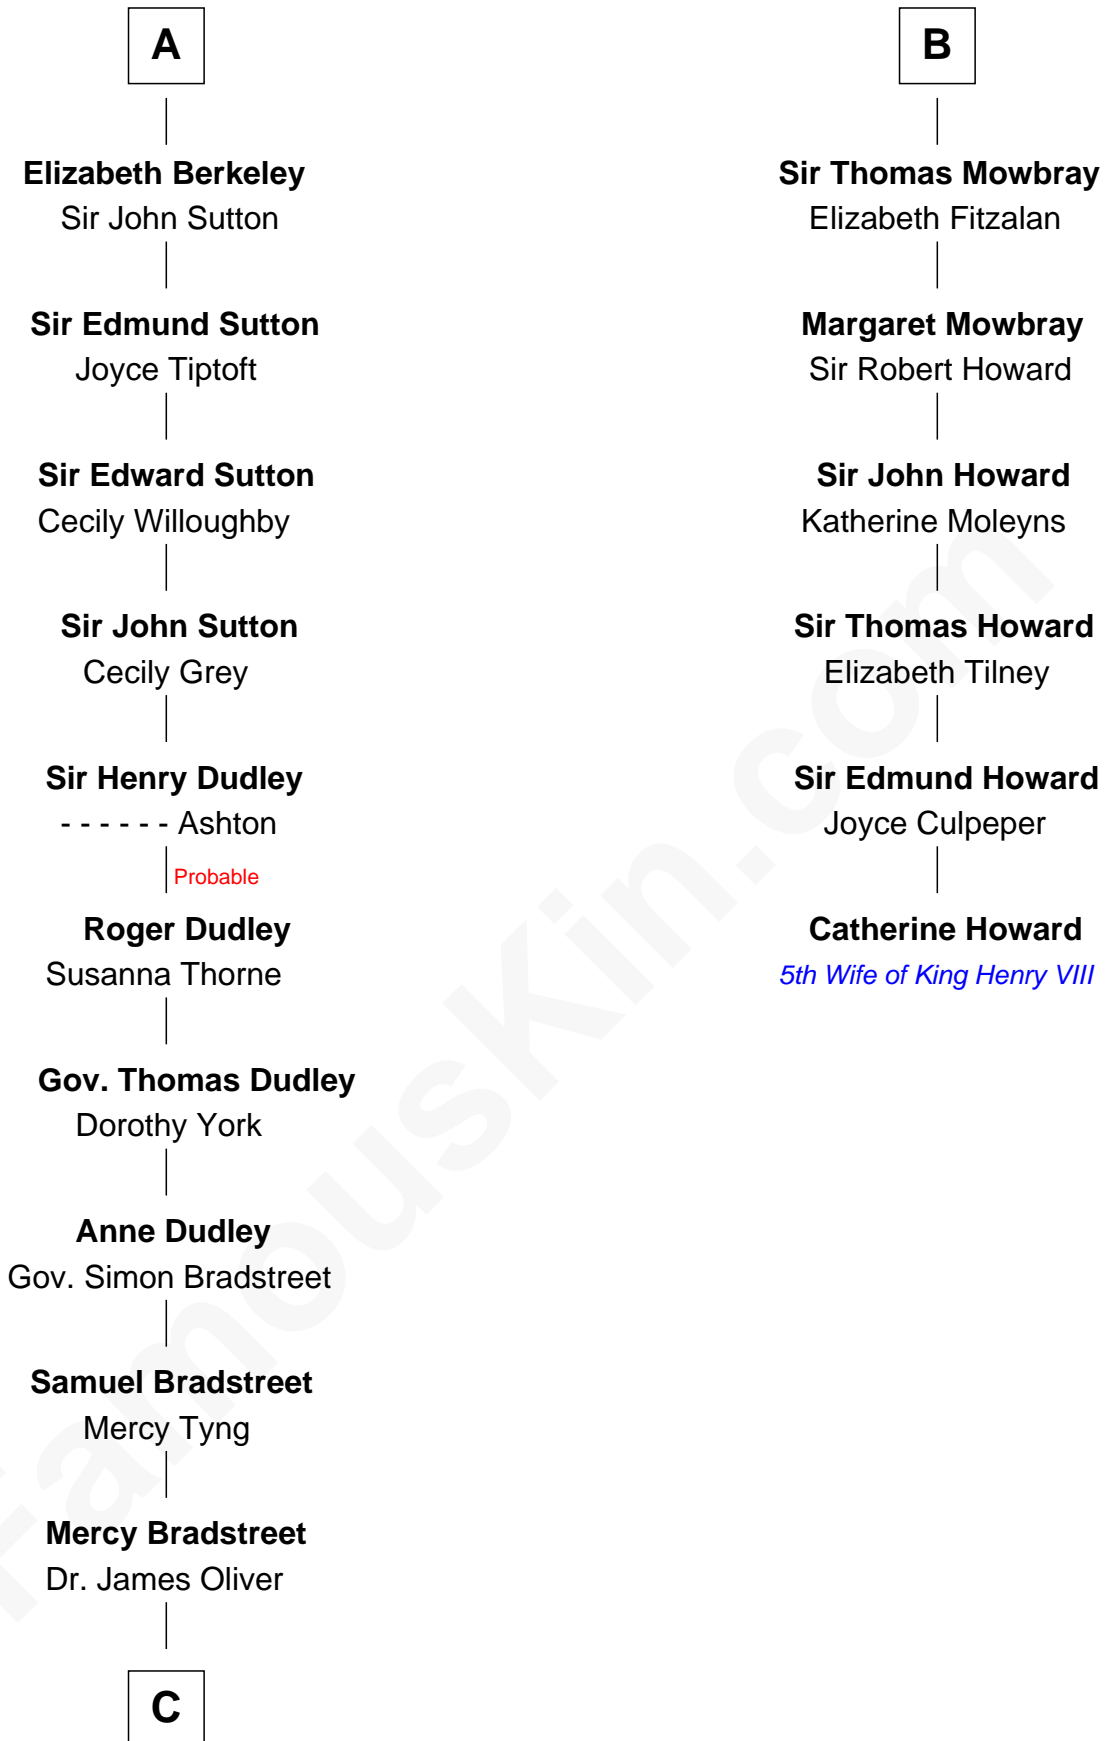

FamousKin.com
Relationship Chart of
Oliver Wendell Holmes, Jr.
U.S. Supreme Court Justice

12th cousin 9 times removed of

Catherine Howard
5th Wife of King Henry VIII

C

—
Sarah Oliver
Jacob Wendell

—
Oliver Wendell
Mary Jackson

—
Sarah Wendell
Rev. Abiel Holmes

—
Oliver Wendell Holmes
Amelia Lee Jackson

—
Oliver Wendell Holmes, Jr.
U.S. Supreme Court Justice

FamousKin.com