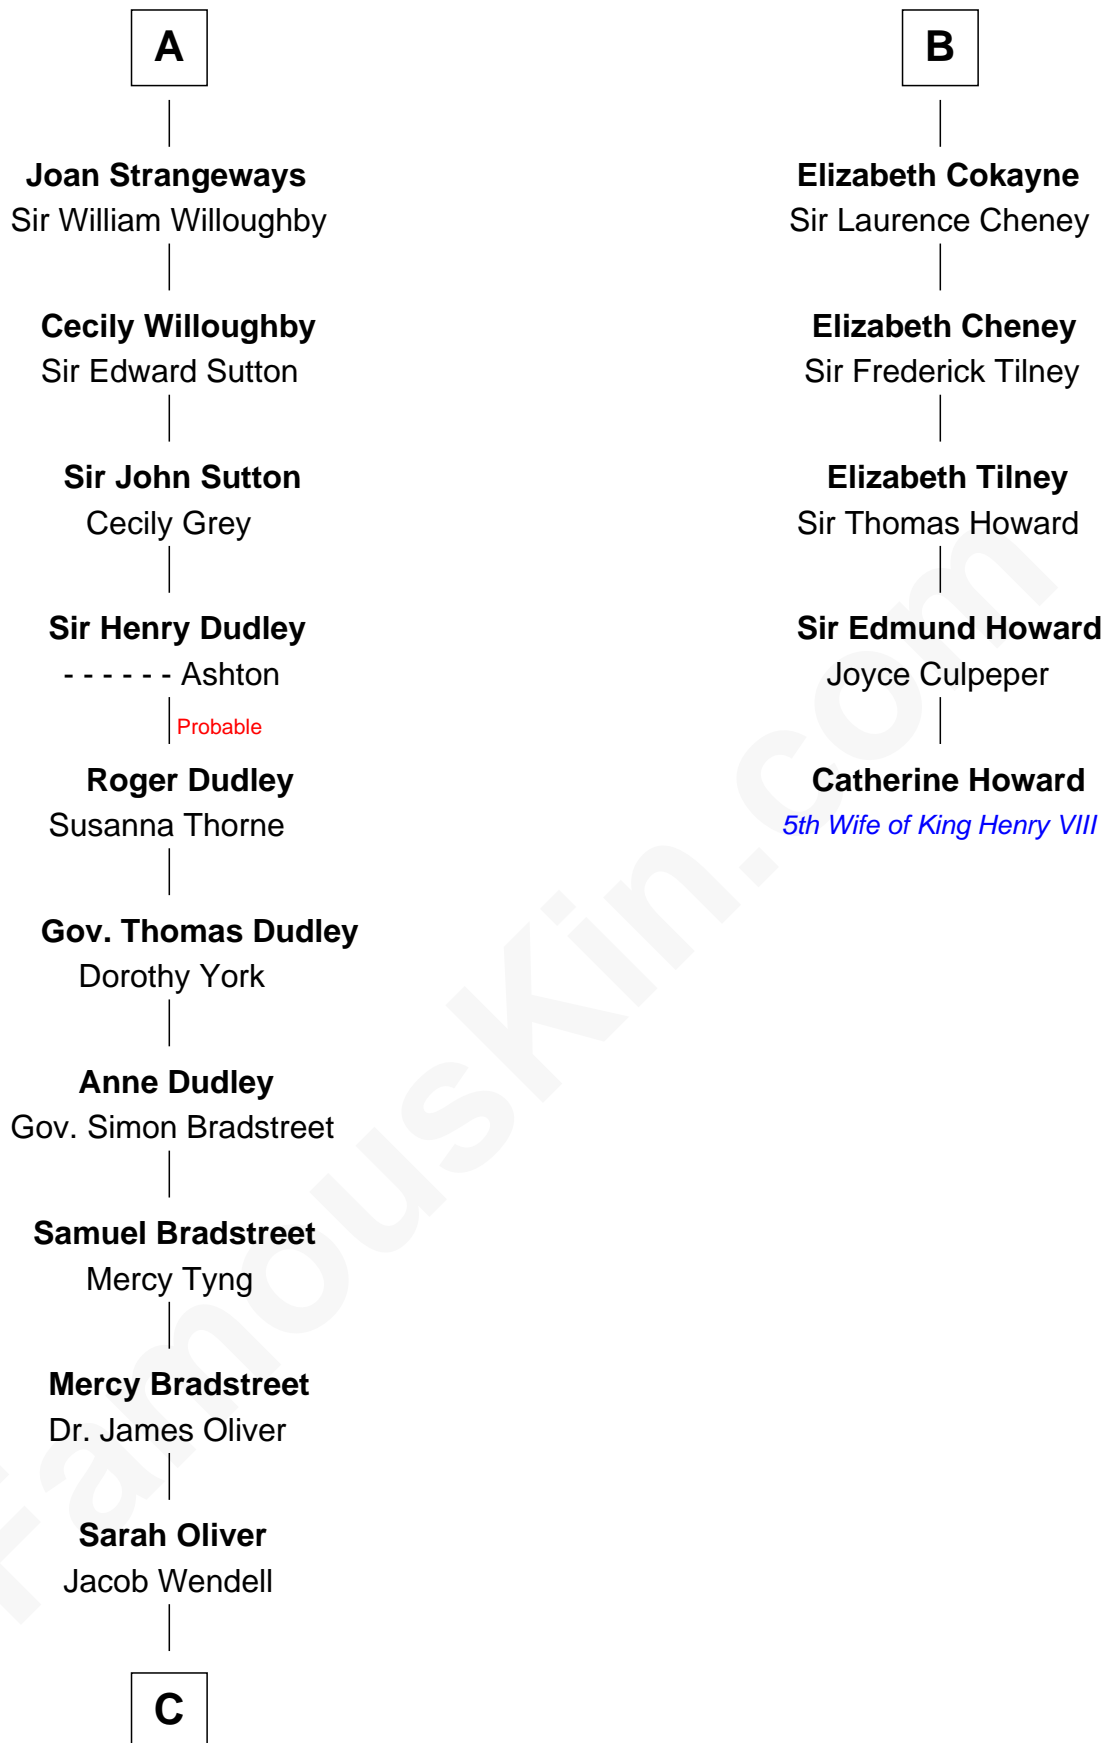

FamousKin.com
Relationship Chart of
Oliver Wendell Holmes, Jr.
U.S. Supreme Court Justice

11th cousin 9 times removed of

Catherine Howard
5th Wife of King Henry VIII

Sir William Longespee
 Ela of Salisbury

U.S. Supreme Court Justice

FamousKin.com