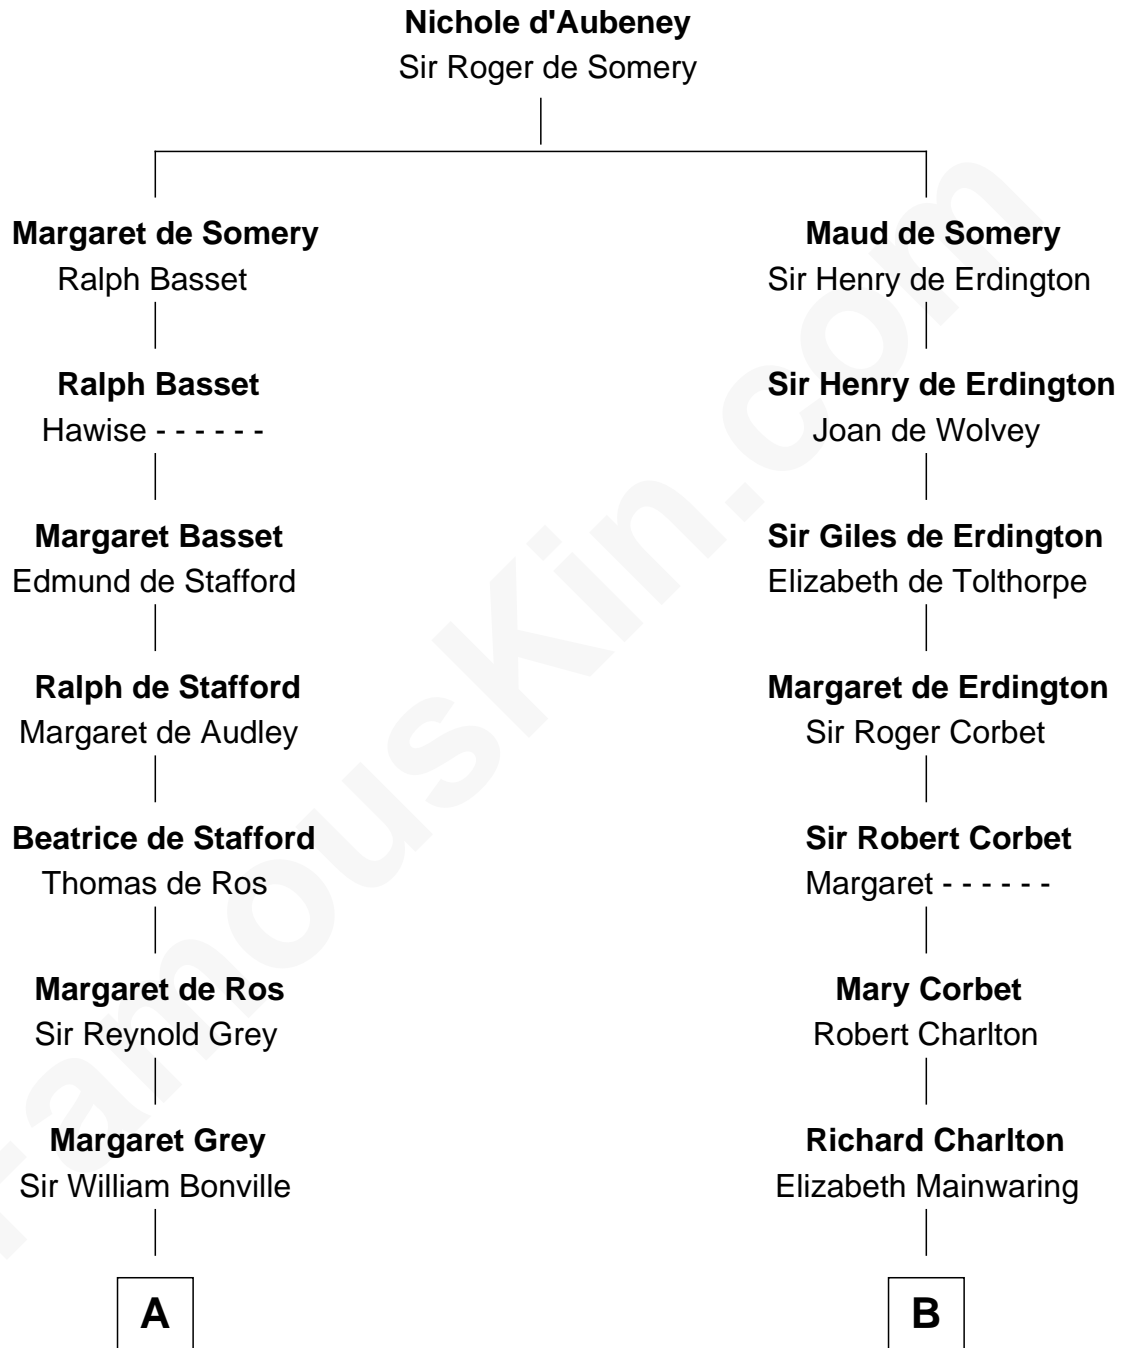

FamousKin.com
Relationship Chart of
Oliver Wendell Holmes, Jr.
U.S. Supreme Court Justice

17th cousin 4 times removed of
Ralph Waldo Emerson
American Poet

C

—
Sarah Oliver
Jacob Wendell

—
Oliver Wendell
Mary Jackson

—
Sarah Wendell
Rev. Abiel Holmes

—
Oliver Wendell Holmes
Amelia Lee Jackson

—
Oliver Wendell Holmes, Jr.
U.S. Supreme Court Justice

FamousKin.com