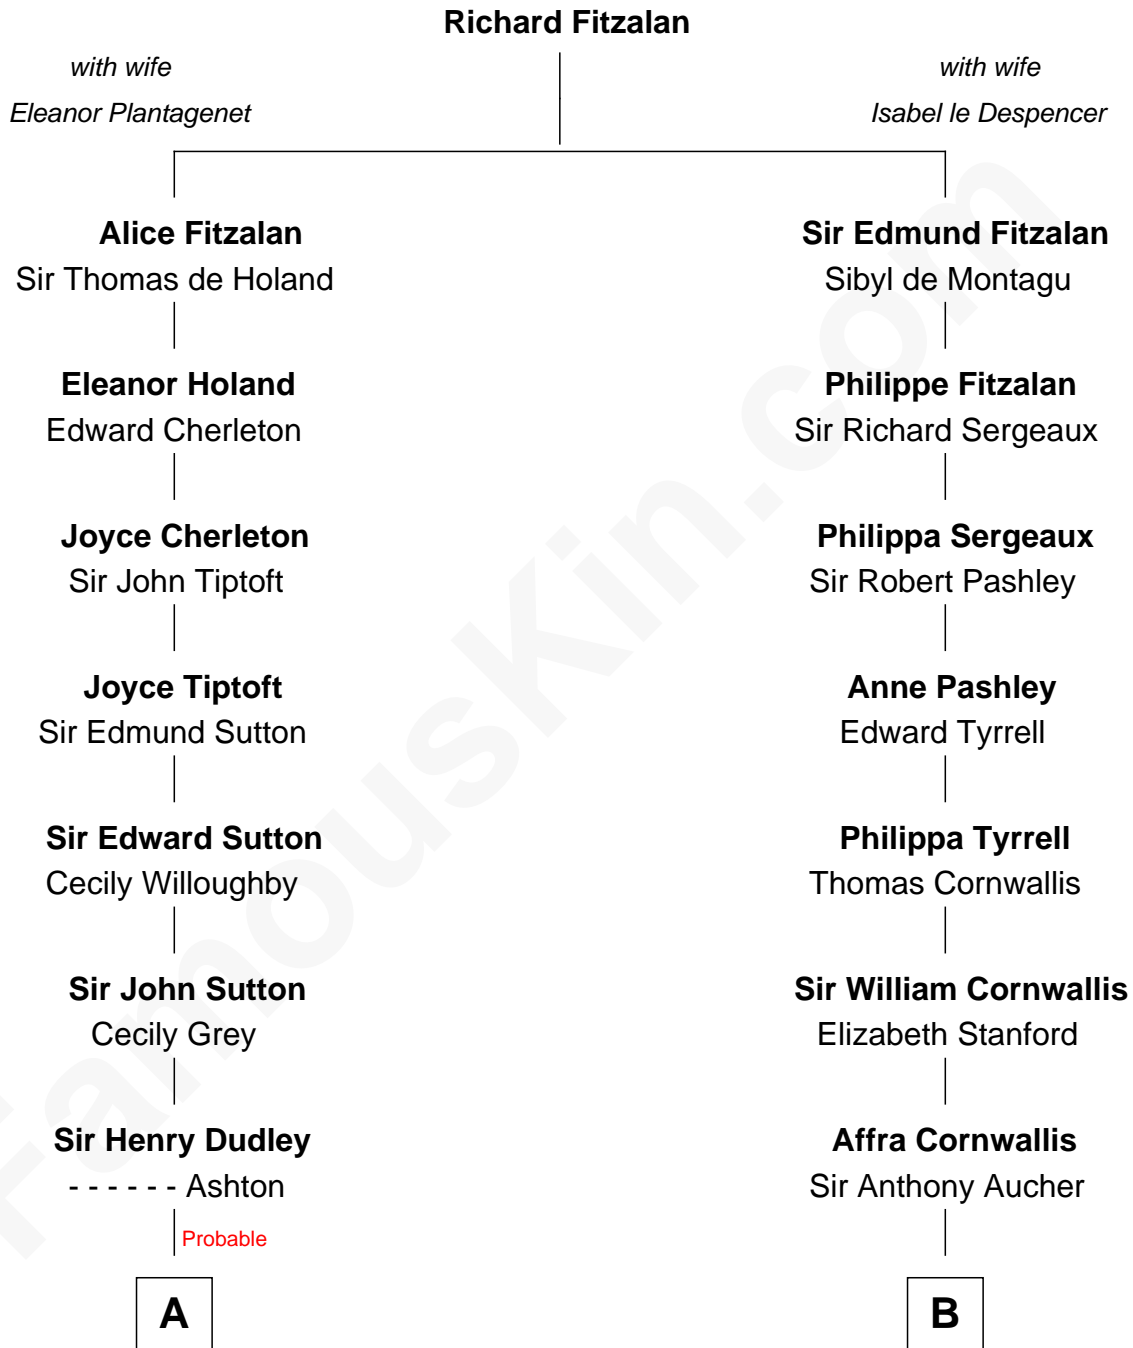

FamousKin.com
Relationship Chart of
Oliver Wendell Holmes, Jr.
U.S. Supreme Court Justice

16th cousin 5 times removed of
Admiral Richard Byrd
Polar Explorer

C

Eliza Bolling West
Dr. Joel Walker Flood

Col. Henry De La Warr Flood
Mary Elizabeth Trent

Joel Walker Flood
Ella Faulkner

Eleanor Bolling Flood
Richard Evelyn Byrd

Admiral Richard Byrd
Polar Explorer

FamousKin.com