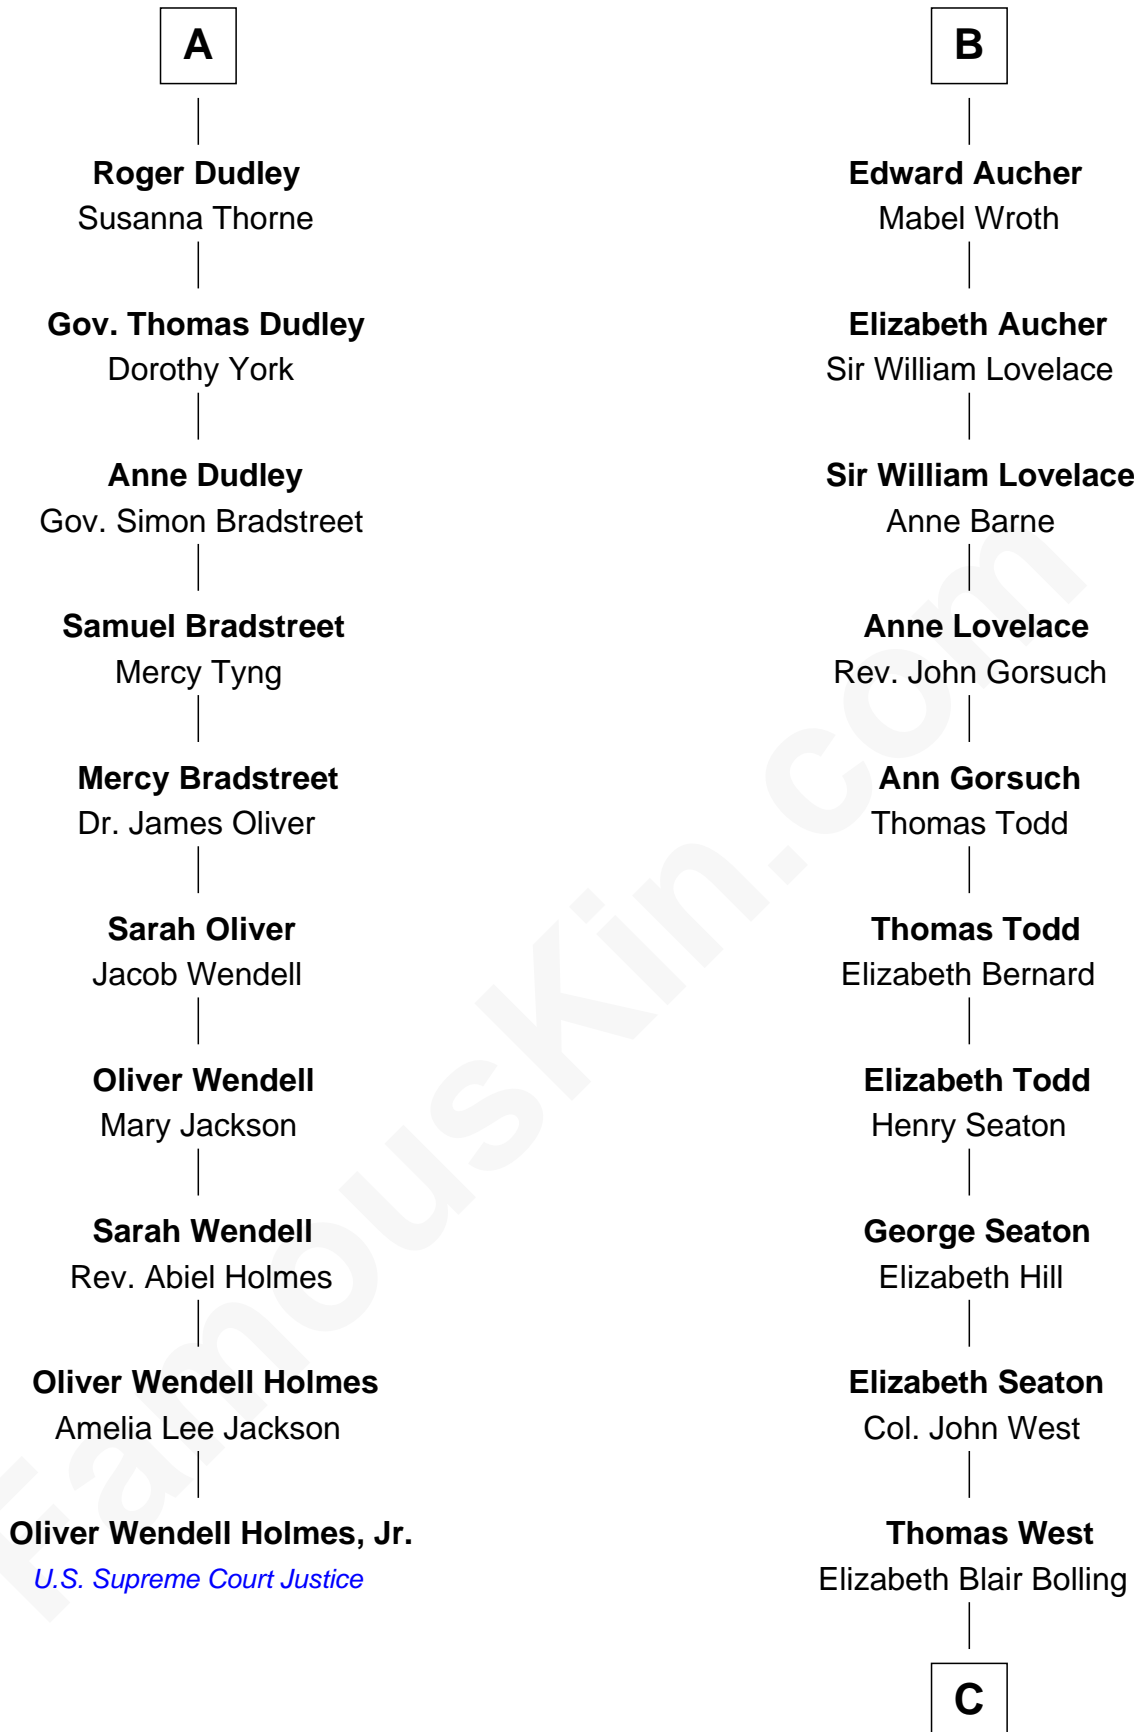

FamousKin.com
Relationship Chart of
Oliver Wendell Holmes, Jr.
U.S. Supreme Court Justice

16th cousin 5 times removed of
Admiral Richard Byrd
Polar Explorer

C

Eliza Bolling West
Dr. Joel Walker Flood

Col. Henry De La Warr Flood
Mary Elizabeth Trent

Joel Walker Flood
Ella Faulkner

Eleanor Bolling Flood
Richard Evelyn Byrd

Admiral Richard Byrd
Polar Explorer

FamousKin.com