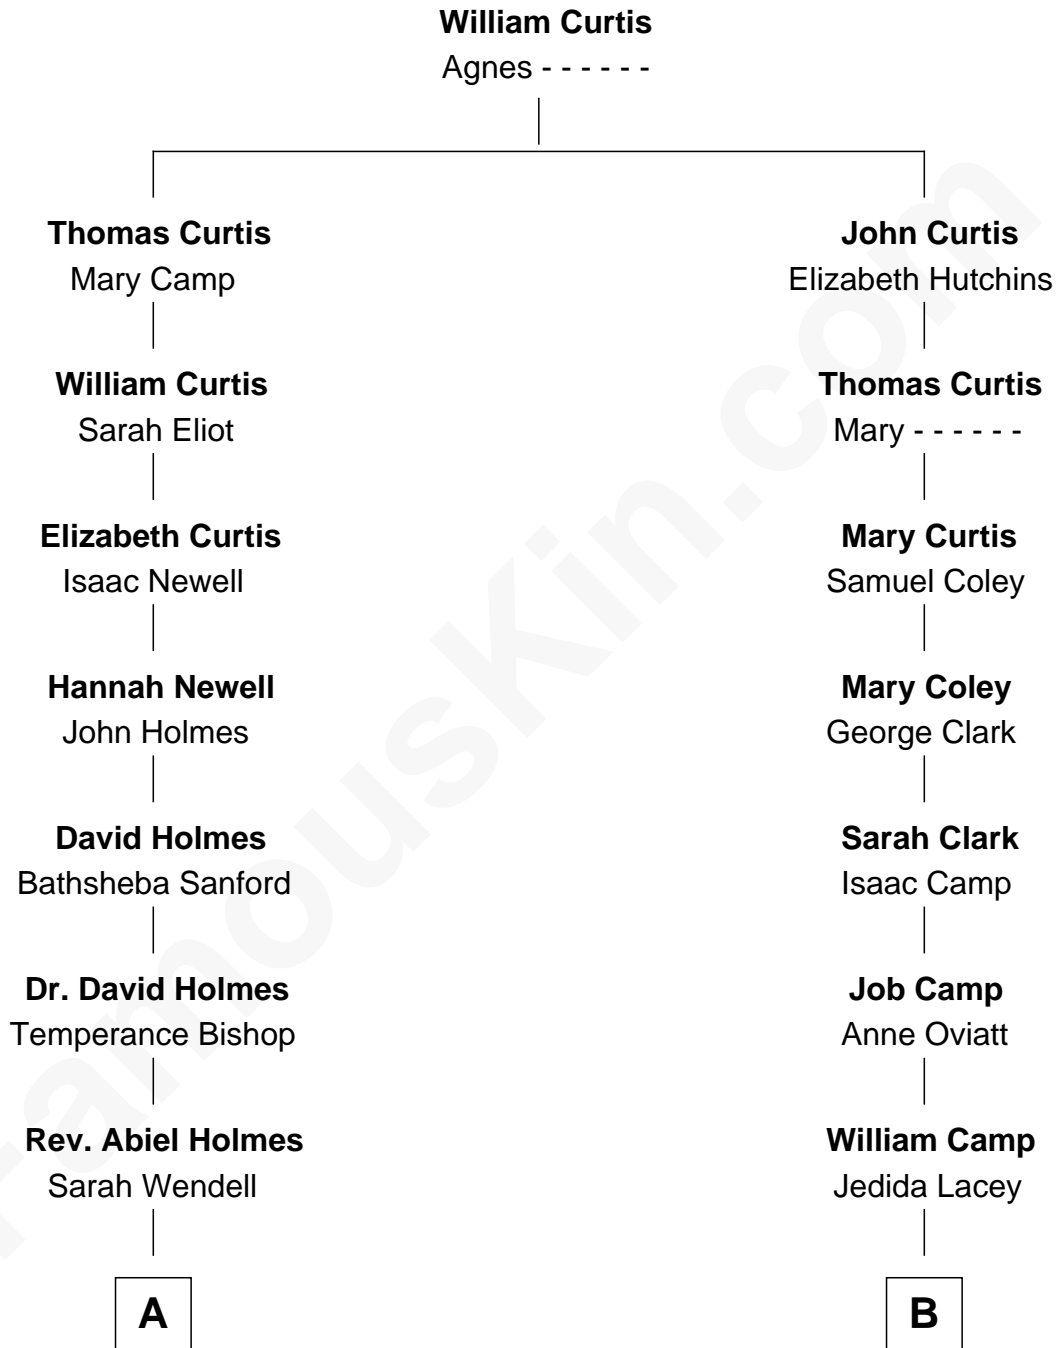

FamousKin.com
Relationship Chart of
Oliver Wendell Holmes, Jr.
U.S. Supreme Court Justice

8th cousin 5 times removed of
Sydney Biddle Barrows
Mayflower Madam

A

Oliver Wendell Holmes

Amelia Lee Jackson

Oliver Wendell Holmes, Jr.

U.S. Supreme Court Justice

B

Anna Camp

Treat Bosworth

Emma Arabella Bosworth

Lorenzo Ackley

Helen Eva Ackley

William Gildersleeve Parke

Elizabeth Parke

Percy Ballantine

John Boyd Ballantine

Anne L. Crawford

Jeannette Ballantine

Donald Byers Barrows

Sydney Biddle Barrows

Mayflower Madam