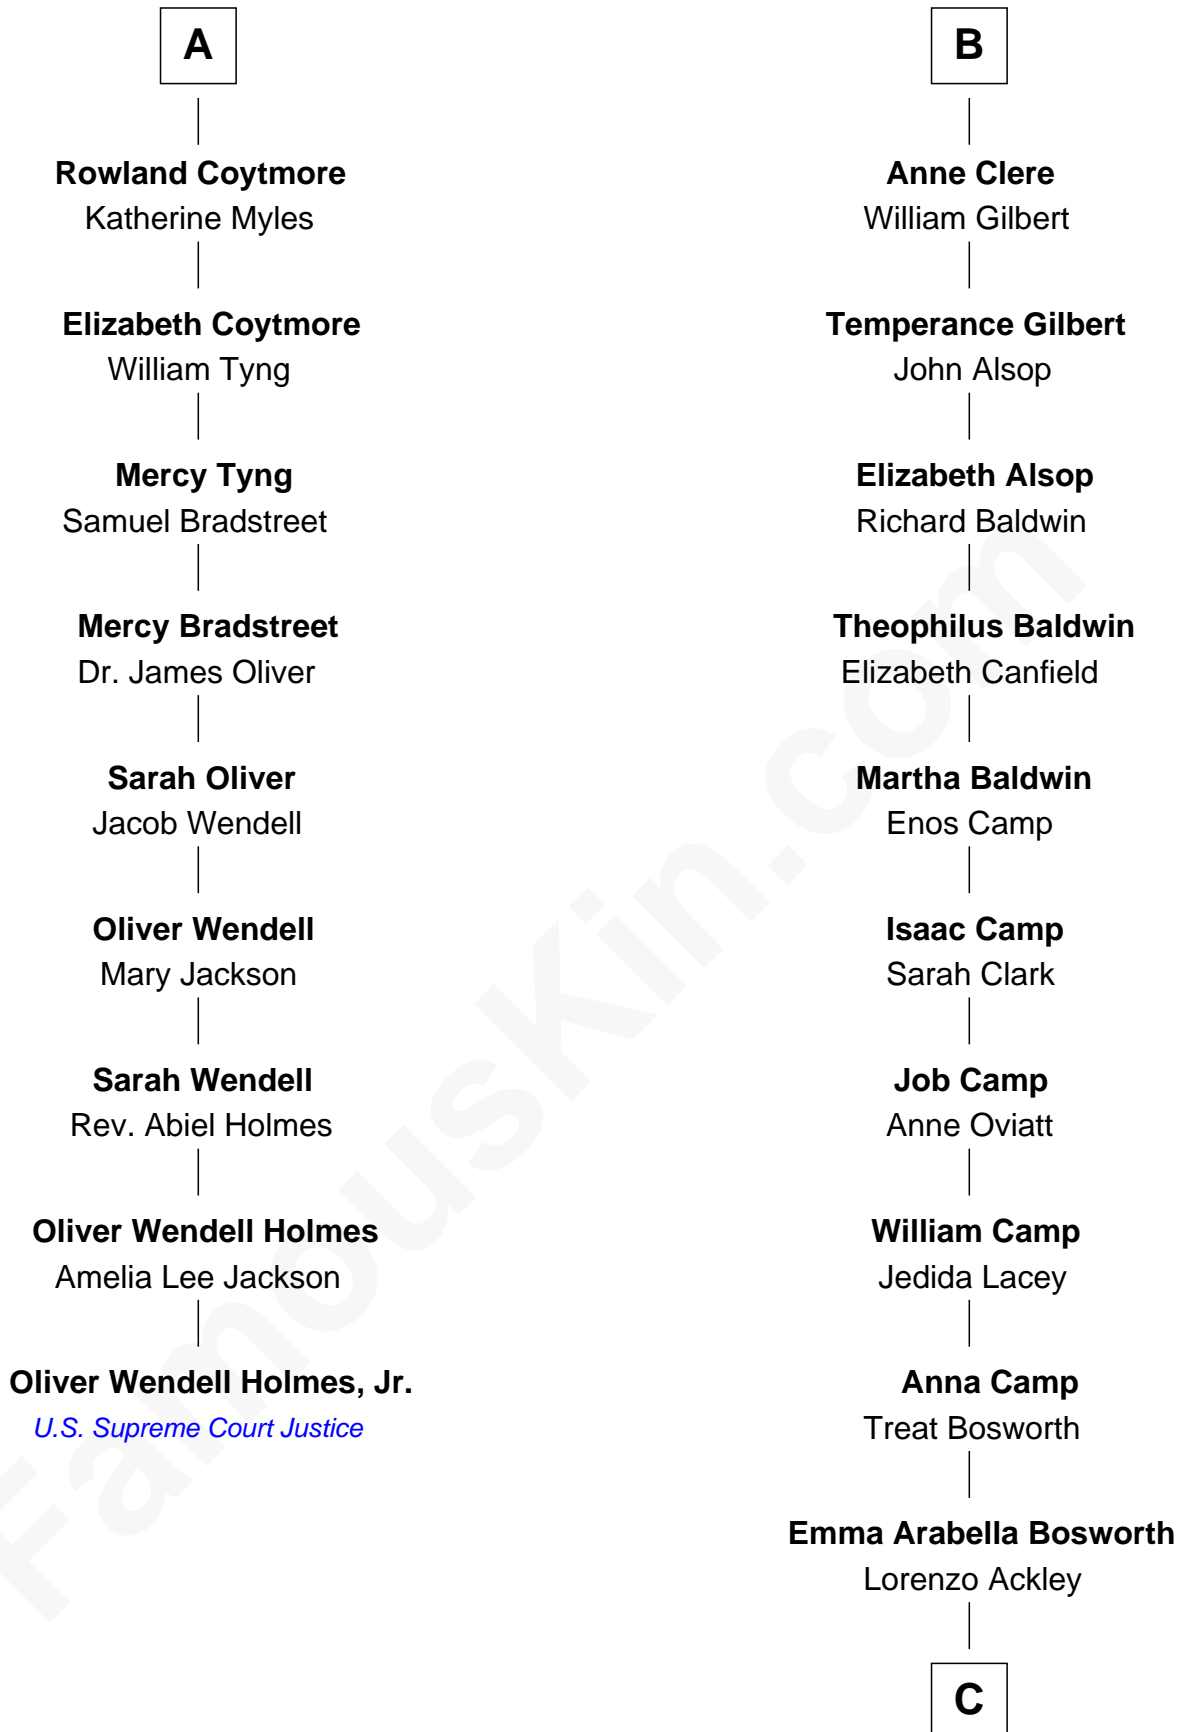

FamousKin.com
Relationship Chart of
Oliver Wendell Holmes, Jr.
U.S. Supreme Court Justice

15th cousin 6 times removed of
Sydney Biddle Barrows
Mayflower Madam

Sir Richard Fitzalan
 Elizabeth de Bohun

C

Helen Eva Ackley
William Gildersleeve Parke

Elizabeth Parke
Percy Ballantine

John Boyd Ballantine
Anne L. Crawford

Jeannette Ballantine
Donald Byers Barrows

Sydney Biddle Barrows
Mayflower Madam