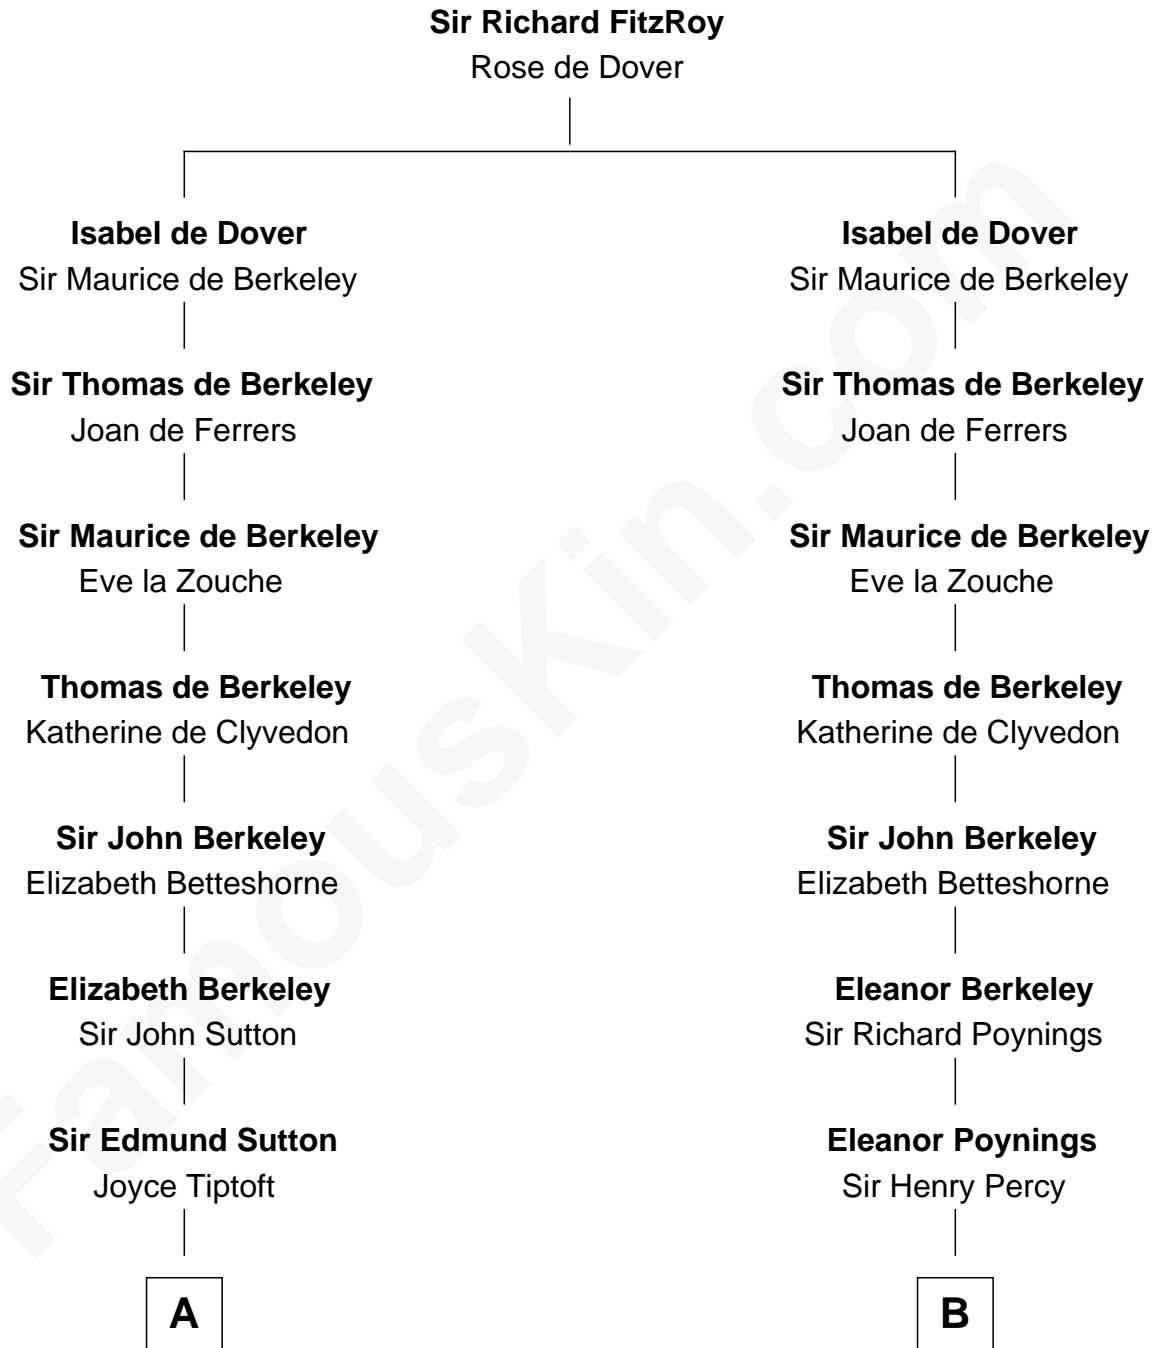

**FamousKin.com**  
**Relationship Chart of**  
**Oliver Wendell Holmes, Jr.**  
*U.S. Supreme Court Justice*

**16th cousin 3 times removed of**

**Thomas Nelson**  
*Signer of the Declaration of Independence*

**C**

**Sarah Wendell**  
Rev. Abiel Holmes

**Oliver Wendell Holmes**  
Amelia Lee Jackson

**Oliver Wendell Holmes, Jr.**  
*U.S. Supreme Court Justice*

FamousKin.com