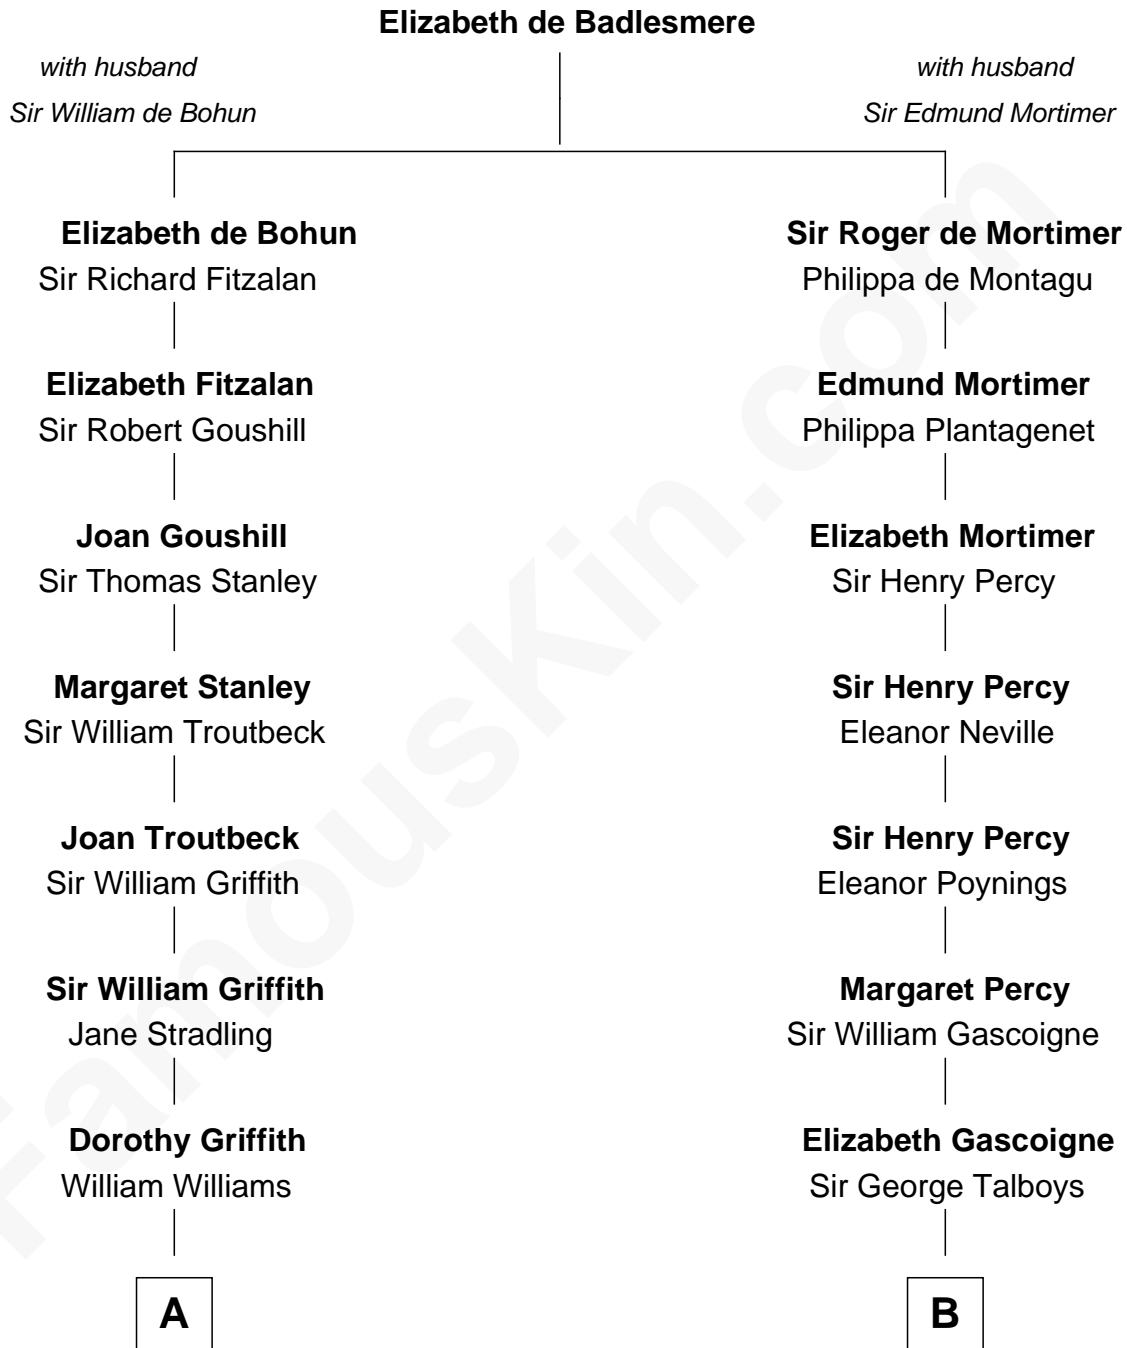

FamousKin.com
Relationship Chart of
Oliver Wendell Holmes, Jr.
U.S. Supreme Court Justice

14th cousin 2 times removed of

Thomas Nelson
Signer of the Declaration of Independence

A

Jane Williams
William Coytmore

Rowland Coytmore
Katherine Myles

Elizabeth Coytmore
William Tyng

Mercy Tyng
Samuel Bradstreet

Mercy Bradstreet
Dr. James Oliver

Sarah Oliver
Jacob Wendell

Oliver Wendell
Mary Jackson

Sarah Wendell
Rev. Abiel Holmes