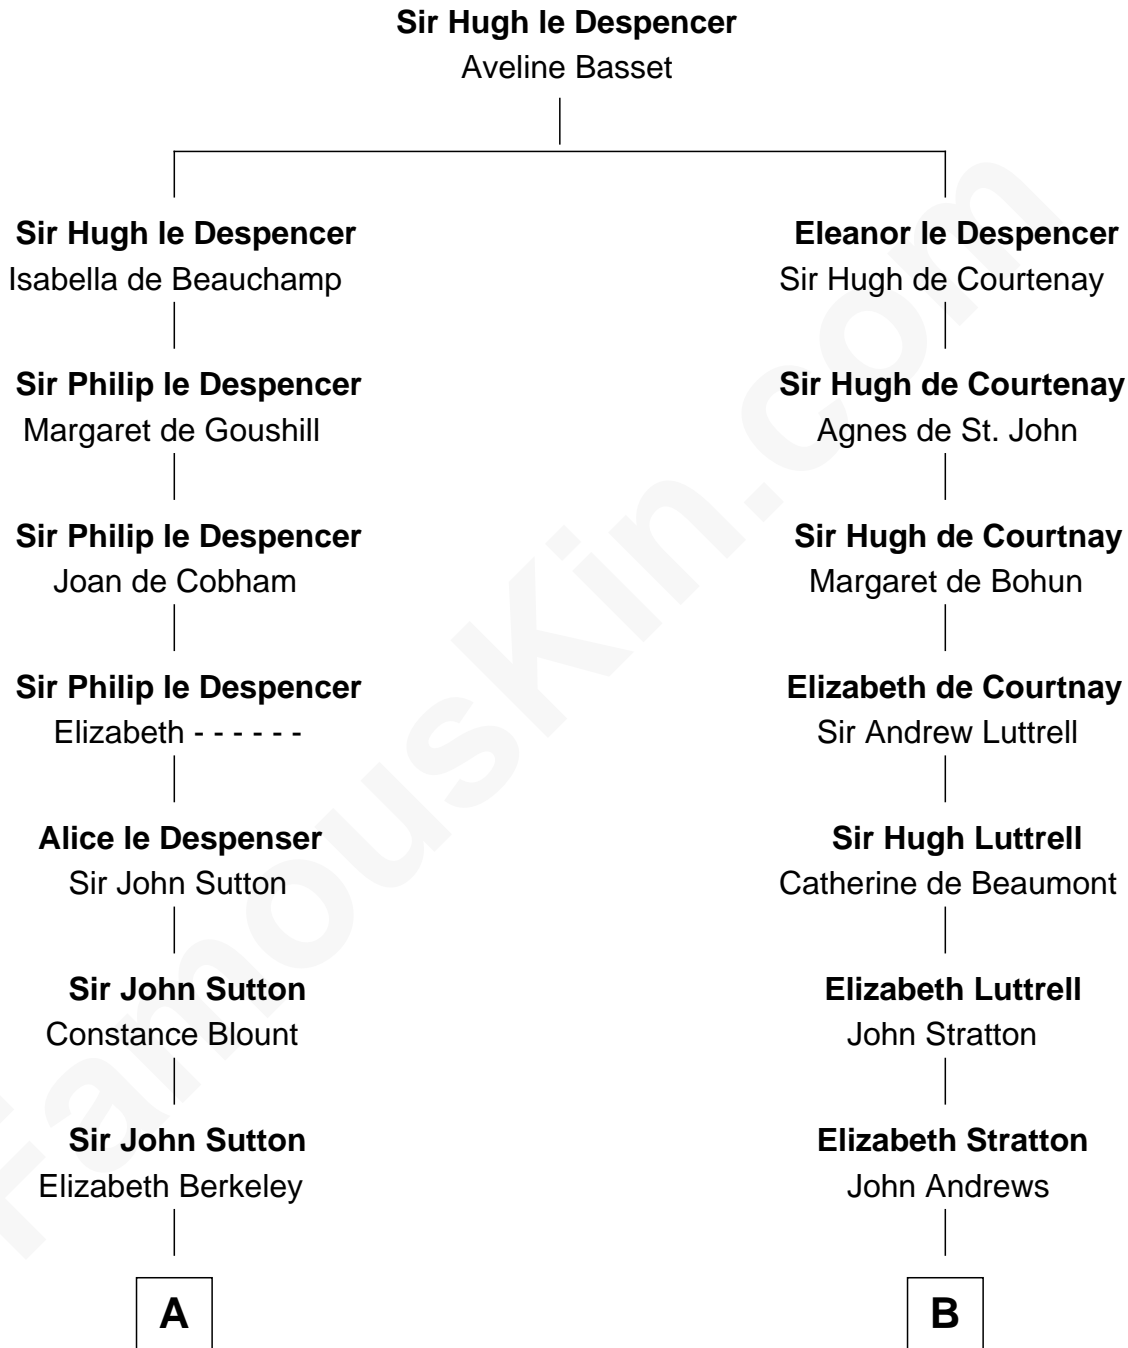

**FamousKin.com**  
**Relationship Chart of**  
**Oliver Wendell Holmes, Jr.**  
*U.S. Supreme Court Justice*

**16th cousin 4 times removed of**

**Thomas Nelson**  
*Signer of the Declaration of Independence*

**C**

—  
**Oliver Wendell**

Mary Jackson

—  
**Sarah Wendell**

Rev. Abiel Holmes

—  
**Oliver Wendell Holmes**

Amelia Lee Jackson

—  
**Oliver Wendell Holmes, Jr.**

*U.S. Supreme Court Justice*

FamousKin.com