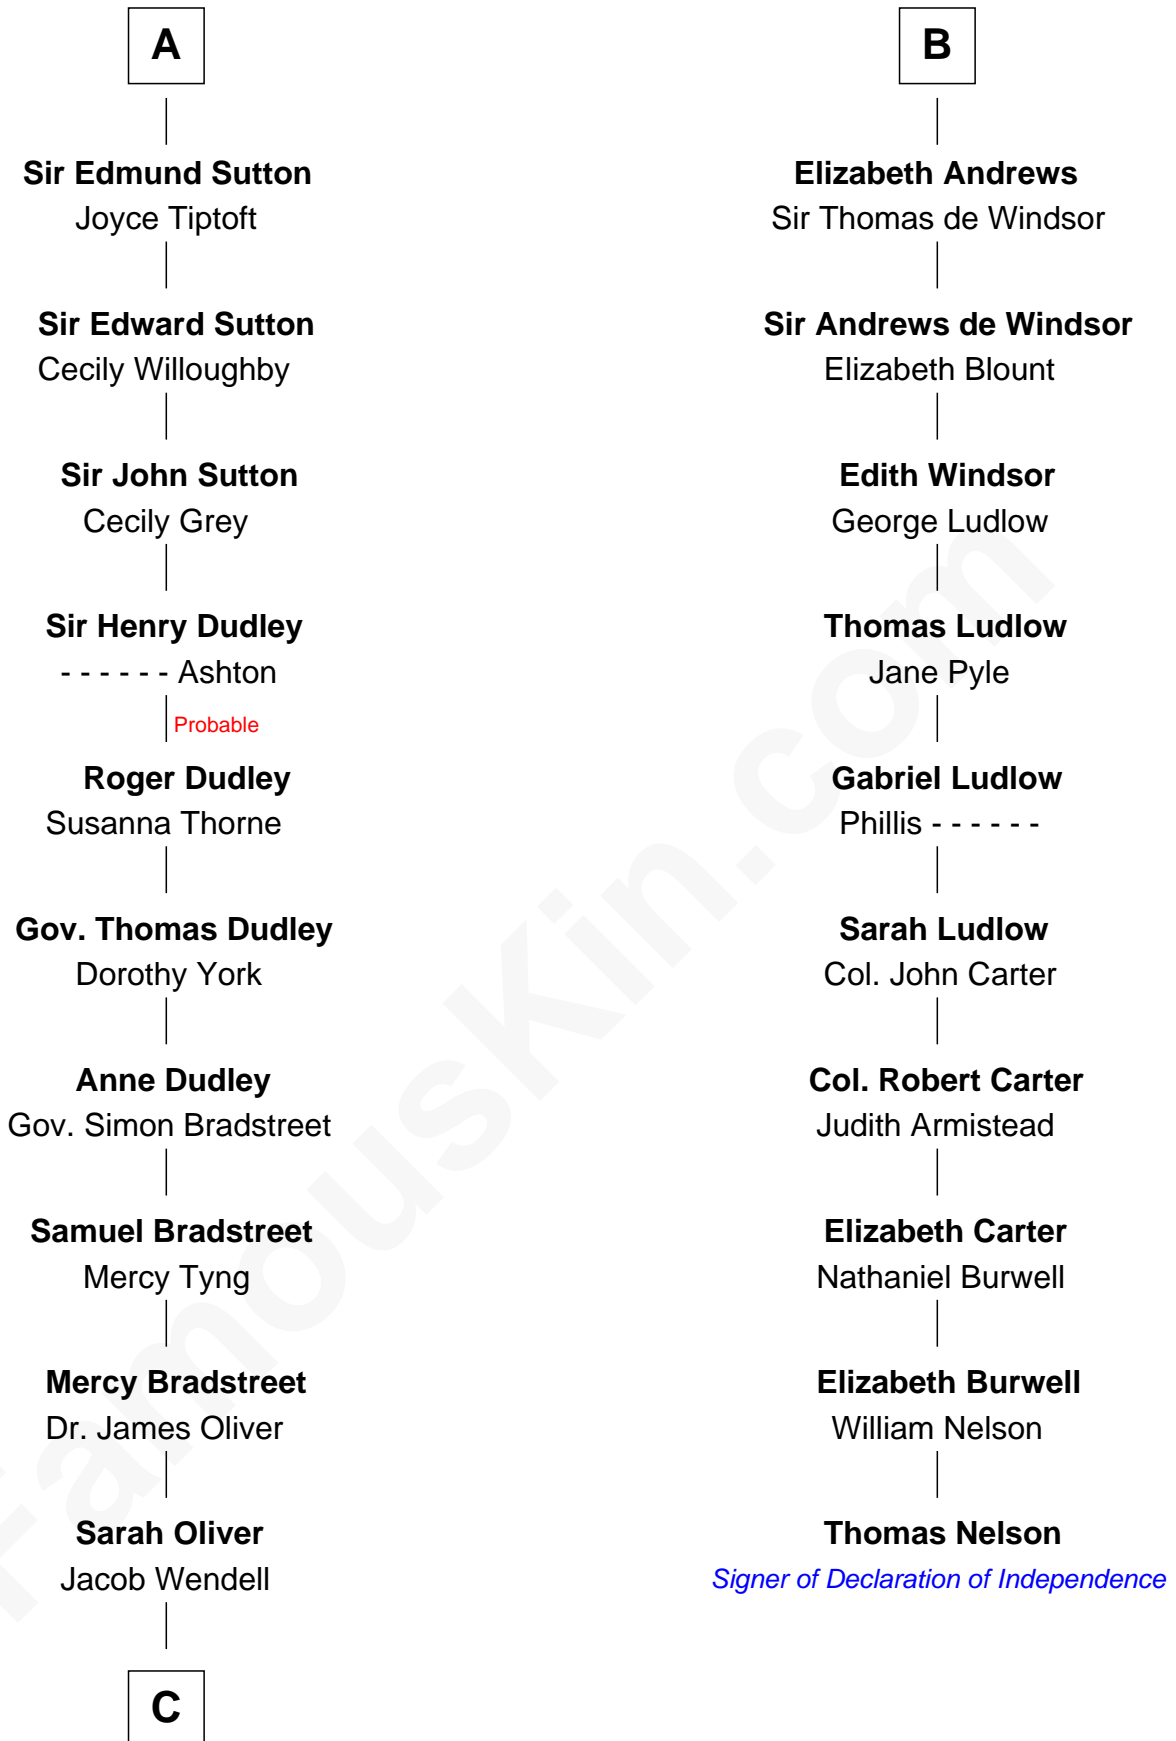

**FamousKin.com**  
**Relationship Chart of**  
**Oliver Wendell Holmes, Jr.**  
*U.S. Supreme Court Justice*

**16th cousin 4 times removed of**

**Thomas Nelson**  
*Signer of the Declaration of Independence*

**C**

—  
**Oliver Wendell**

Mary Jackson

—  
**Sarah Wendell**

Rev. Abiel Holmes

—  
**Oliver Wendell Holmes**

Amelia Lee Jackson

—  
**Oliver Wendell Holmes, Jr.**

*U.S. Supreme Court Justice*

FamousKin.com