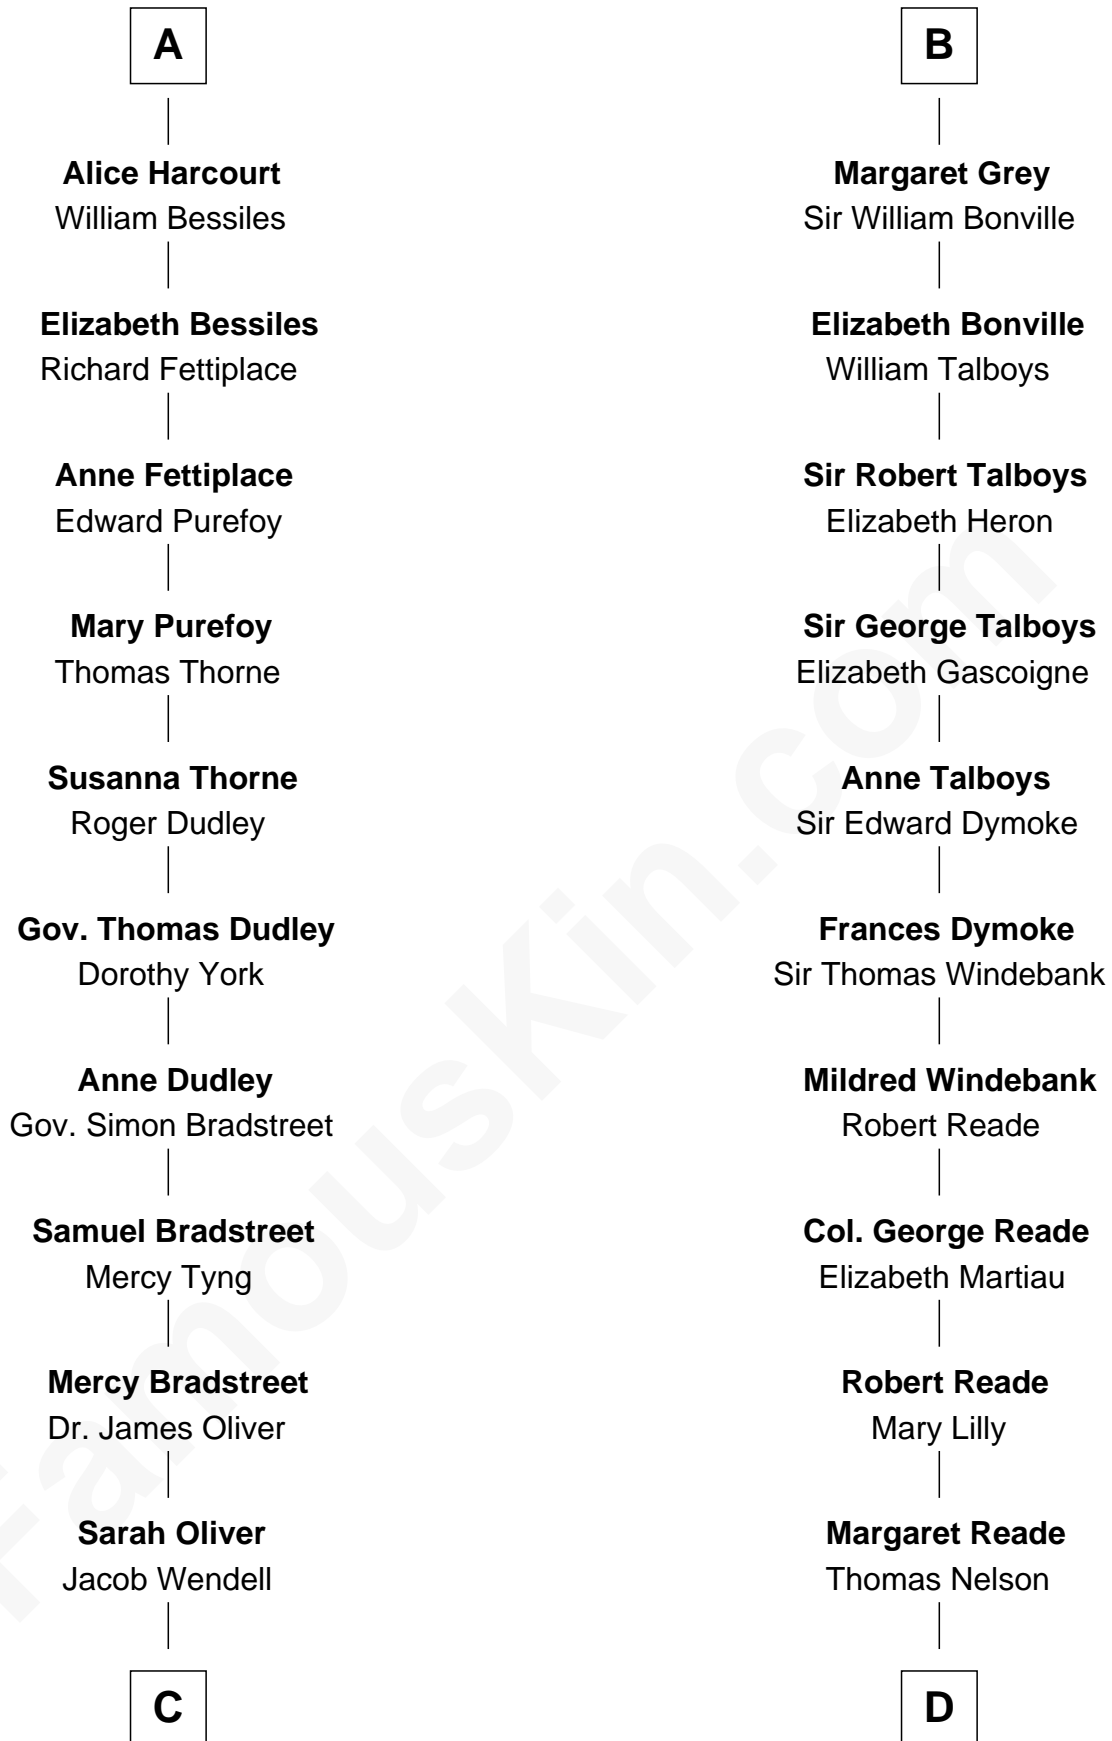

**FamousKin.com**  
**Relationship Chart of**  
**Oliver Wendell Holmes, Jr.**  
*U.S. Supreme Court Justice*

**18th cousin 2 times removed of**

**Thomas Nelson**  
*Signer of the Declaration of Independence*

**C**

**Oliver Wendell**

Mary Jackson

**Sarah Wendell**

Rev. Abiel Holmes

**Oliver Wendell Holmes**

Amelia Lee Jackson

**Oliver Wendell Holmes, Jr.**