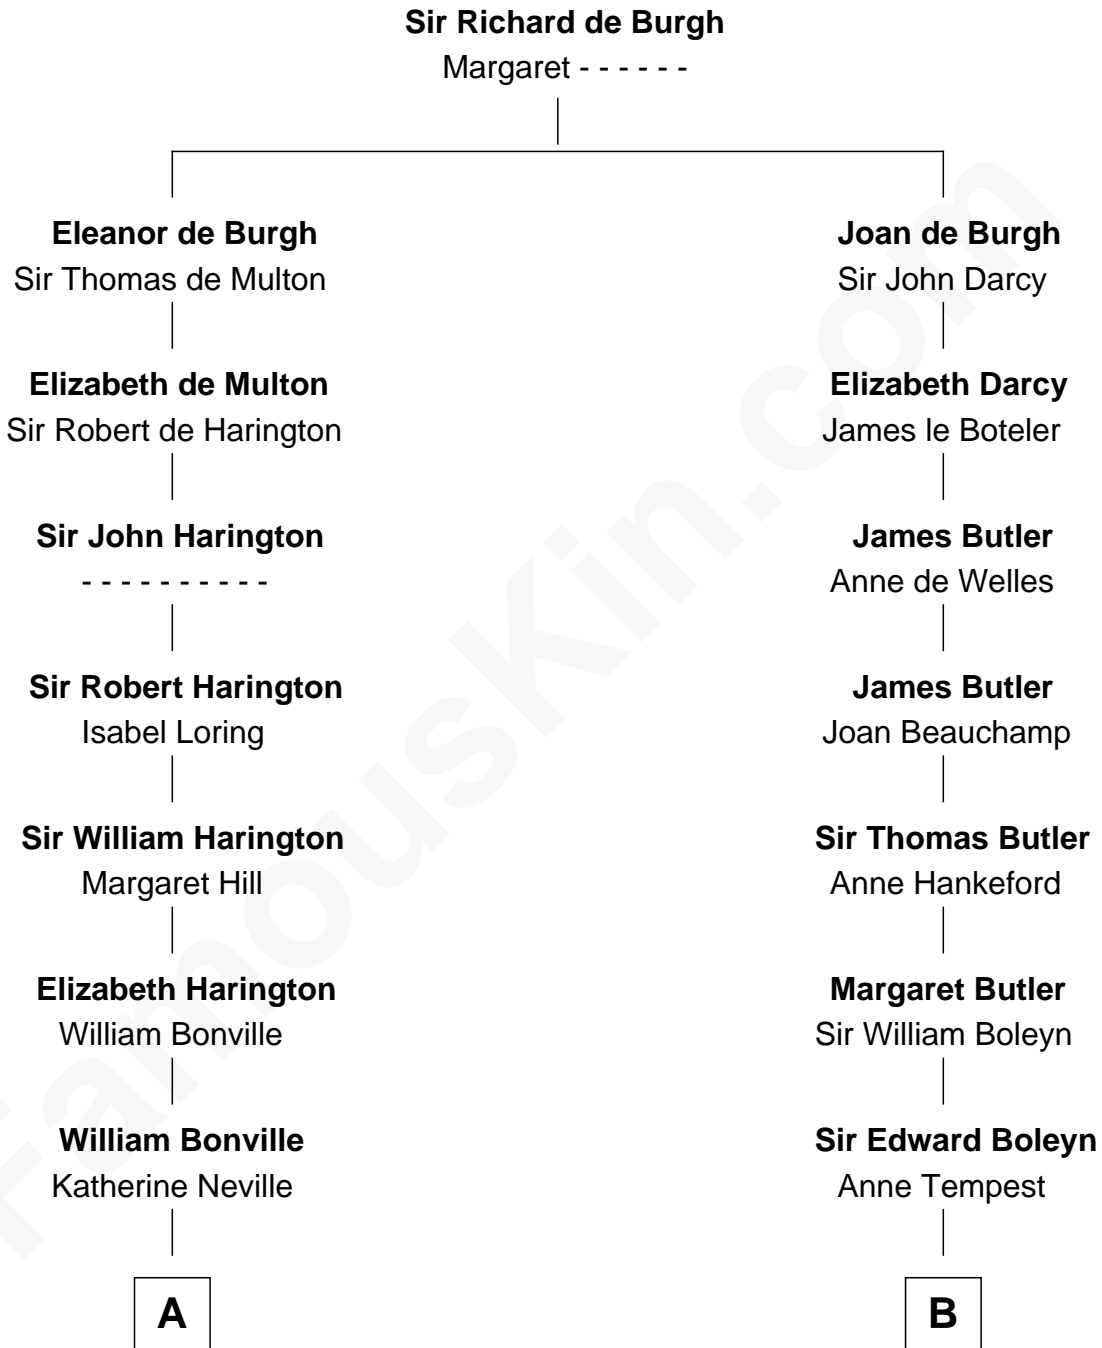

**FamousKin.com**  
**Relationship Chart of**  
**Oliver Wendell Holmes, Jr.**  
*U.S. Supreme Court Justice*

15th cousin 4 times removed of

**William Floyd**  
*Signer of the Declaration of Independence*

**C**

—  
**Sarah Wendell**  
Rev. Abiel Holmes

—  
**Oliver Wendell Holmes**  
Amelia Lee Jackson

—  
**Oliver Wendell Holmes, Jr.**  
*U.S. Supreme Court Justice*

FamousKin.com