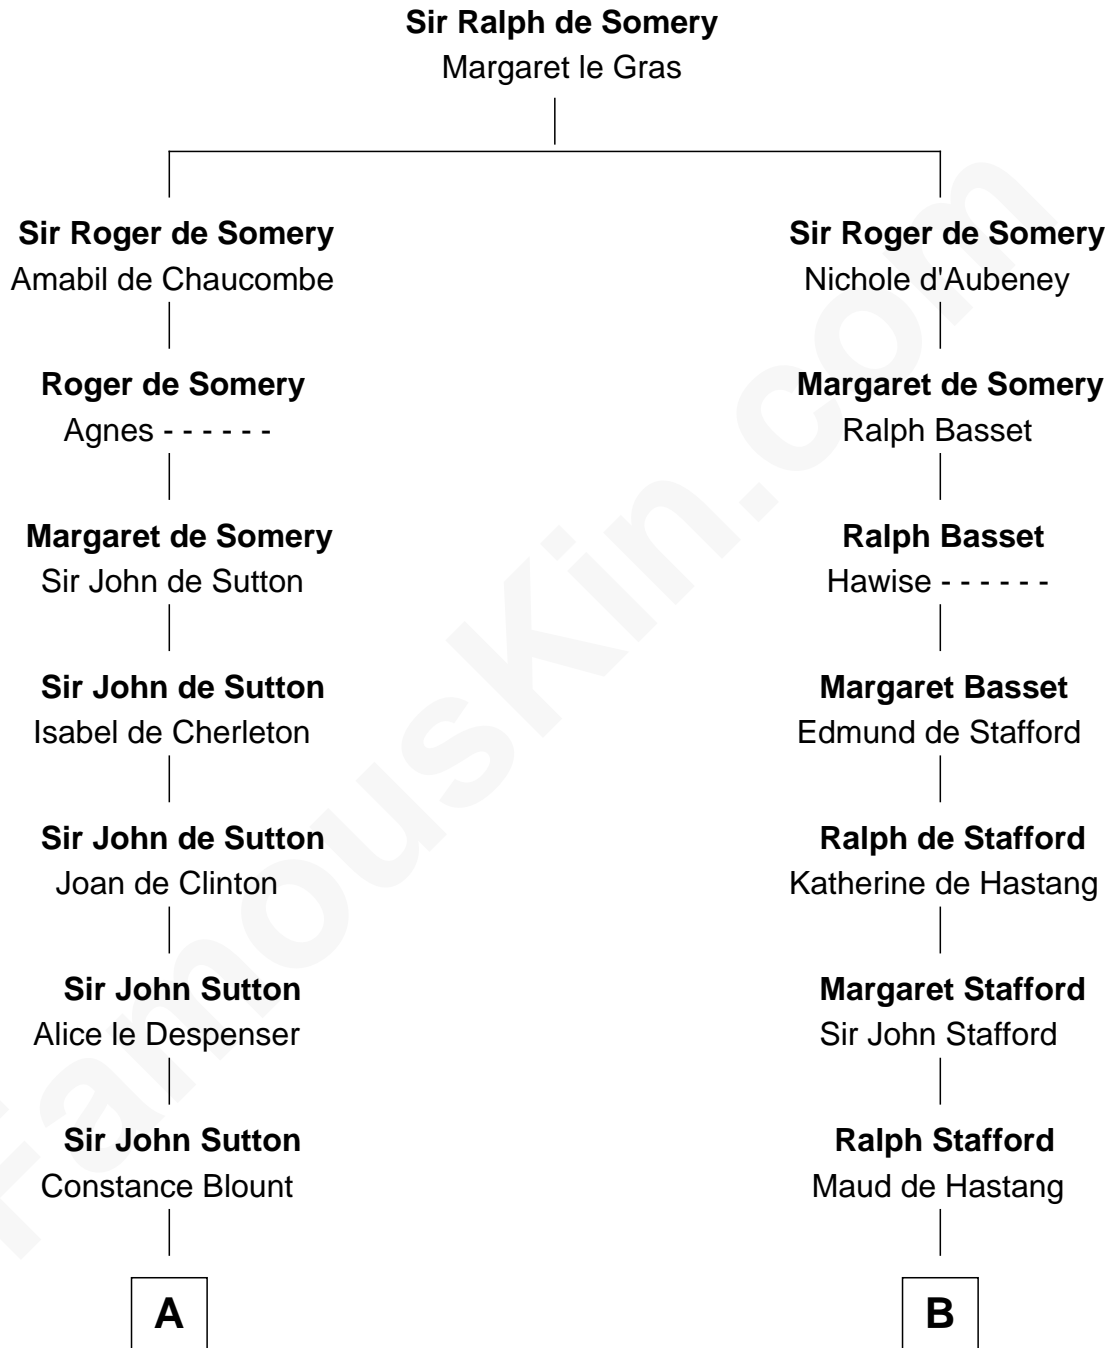

**FamousKin.com**  
**Relationship Chart of**  
**Oliver Wendell Holmes, Jr.**  
*U.S. Supreme Court Justice*

19th cousin 2 times removed of

**Robert Townsend**

*Member of the Culper Spy Ring during the American Revolution*

**C**

**Sarah Oliver**  
Jacob Wendell

**Oliver Wendell**  
Mary Jackson

**Sarah Wendell**  
Rev. Abiel Holmes

**Oliver Wendell Holmes**  
Amelia Lee Jackson

**Oliver Wendell Holmes, Jr.**  
*U.S. Supreme Court Justice*