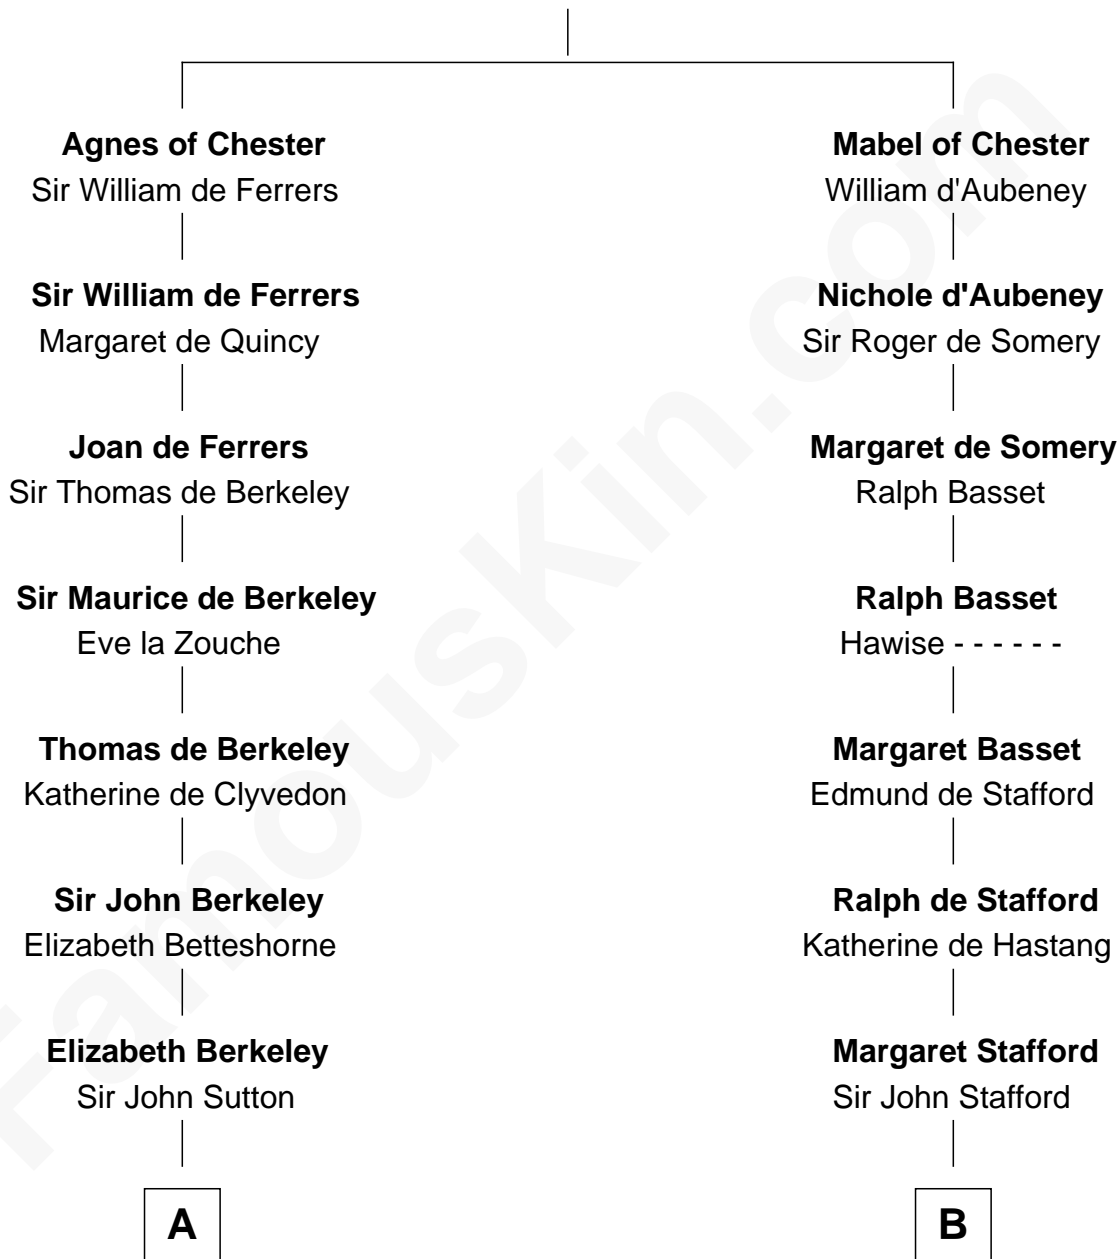

FamousKin.com
Relationship Chart of
Oliver Wendell Holmes, Jr.
U.S. Supreme Court Justice

20th cousin of

Robert Townsend

Member of the Culper Spy Ring during the American Revolution

Bertrade de Montfort

Hugh de Kevelioc

C

Oliver Wendell

Mary Jackson

Sarah Wendell

Rev. Abiel Holmes

Oliver Wendell Holmes

Amelia Lee Jackson

Oliver Wendell Holmes, Jr.

U.S. Supreme Court Justice

D

Audrey Almy

James Townsend

Jacob Townsend

Phoebe Seaman

Samuel Townsend

Sarah Stoddard