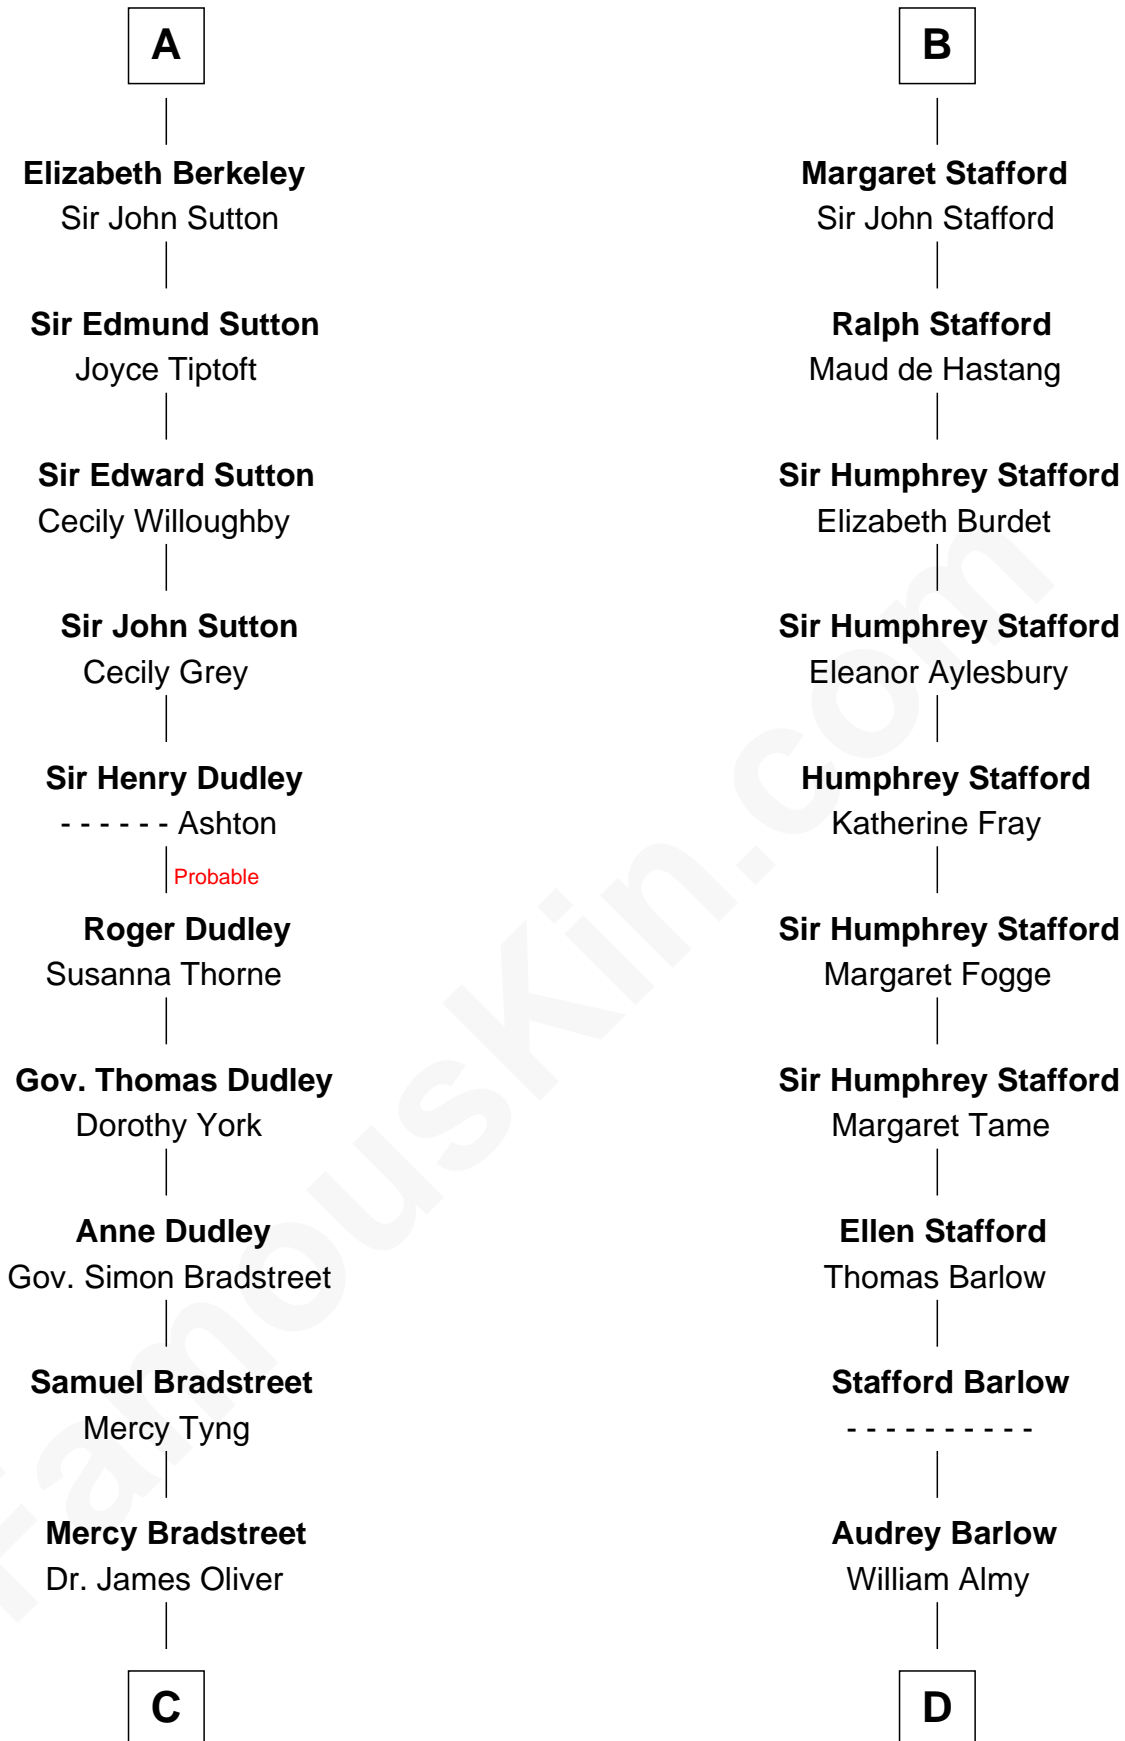

FamousKin.com
Relationship Chart of
Oliver Wendell Holmes, Jr.
U.S. Supreme Court Justice

21st cousin of

Robert Townsend

Member of the Culper Spy Ring during the American Revolution

Sir Ranulf de Gernons
Maud of Gloucester

C

Sarah Oliver
Jacob Wendell

Oliver Wendell
Mary Jackson

Sarah Wendell
Rev. Abiel Holmes

Oliver Wendell Holmes
Amelia Lee Jackson

Oliver Wendell Holmes, Jr.
U.S. Supreme Court Justice

D

Job Almy
Mary Unthank

Audrey Almy
James Townsend

Jacob Townsend
Phoebe Seaman

Samuel Townsend
Sarah Stoddard

Robert Townsend
Spy known as "Culper Jr."