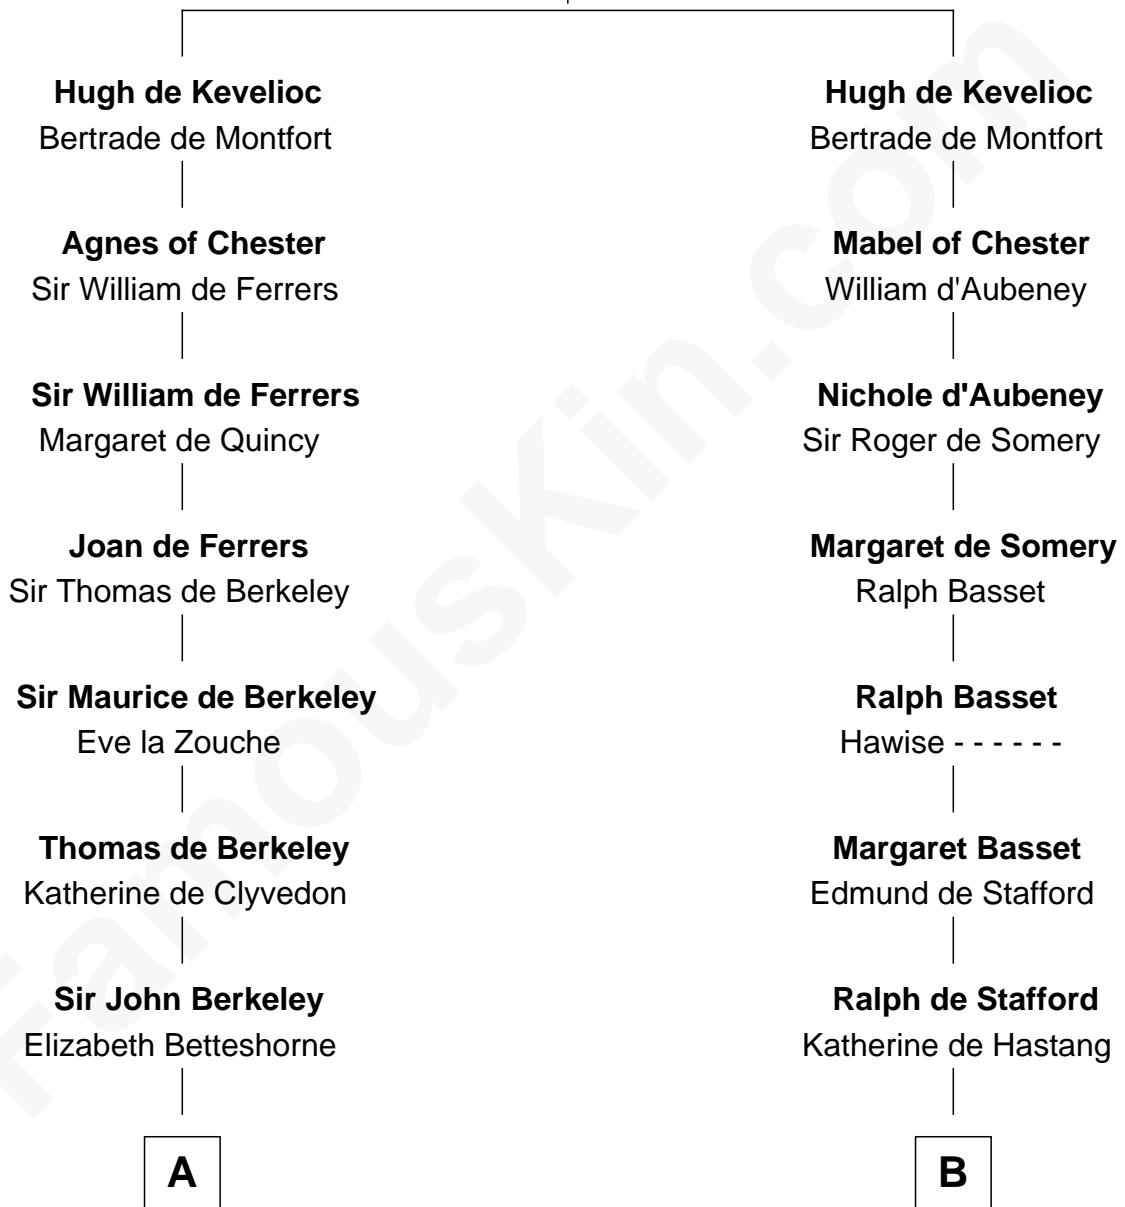

FamousKin.com
Relationship Chart of
Oliver Wendell Holmes, Jr.
U.S. Supreme Court Justice

21st cousin of

Robert Townsend

Member of the Culper Spy Ring during the American Revolution

Sir Ranulf de Gernons
Maud of Gloucester

C

Sarah Oliver
Jacob Wendell

Oliver Wendell
Mary Jackson

Sarah Wendell
Rev. Abiel Holmes

Oliver Wendell Holmes
Amelia Lee Jackson

Oliver Wendell Holmes, Jr.
U.S. Supreme Court Justice

D

Job Almy
Mary Unthank

Audrey Almy
James Townsend

Jacob Townsend
Phoebe Seaman

Samuel Townsend
Sarah Stoddard

Robert Townsend
Spy known as "Culper Jr."