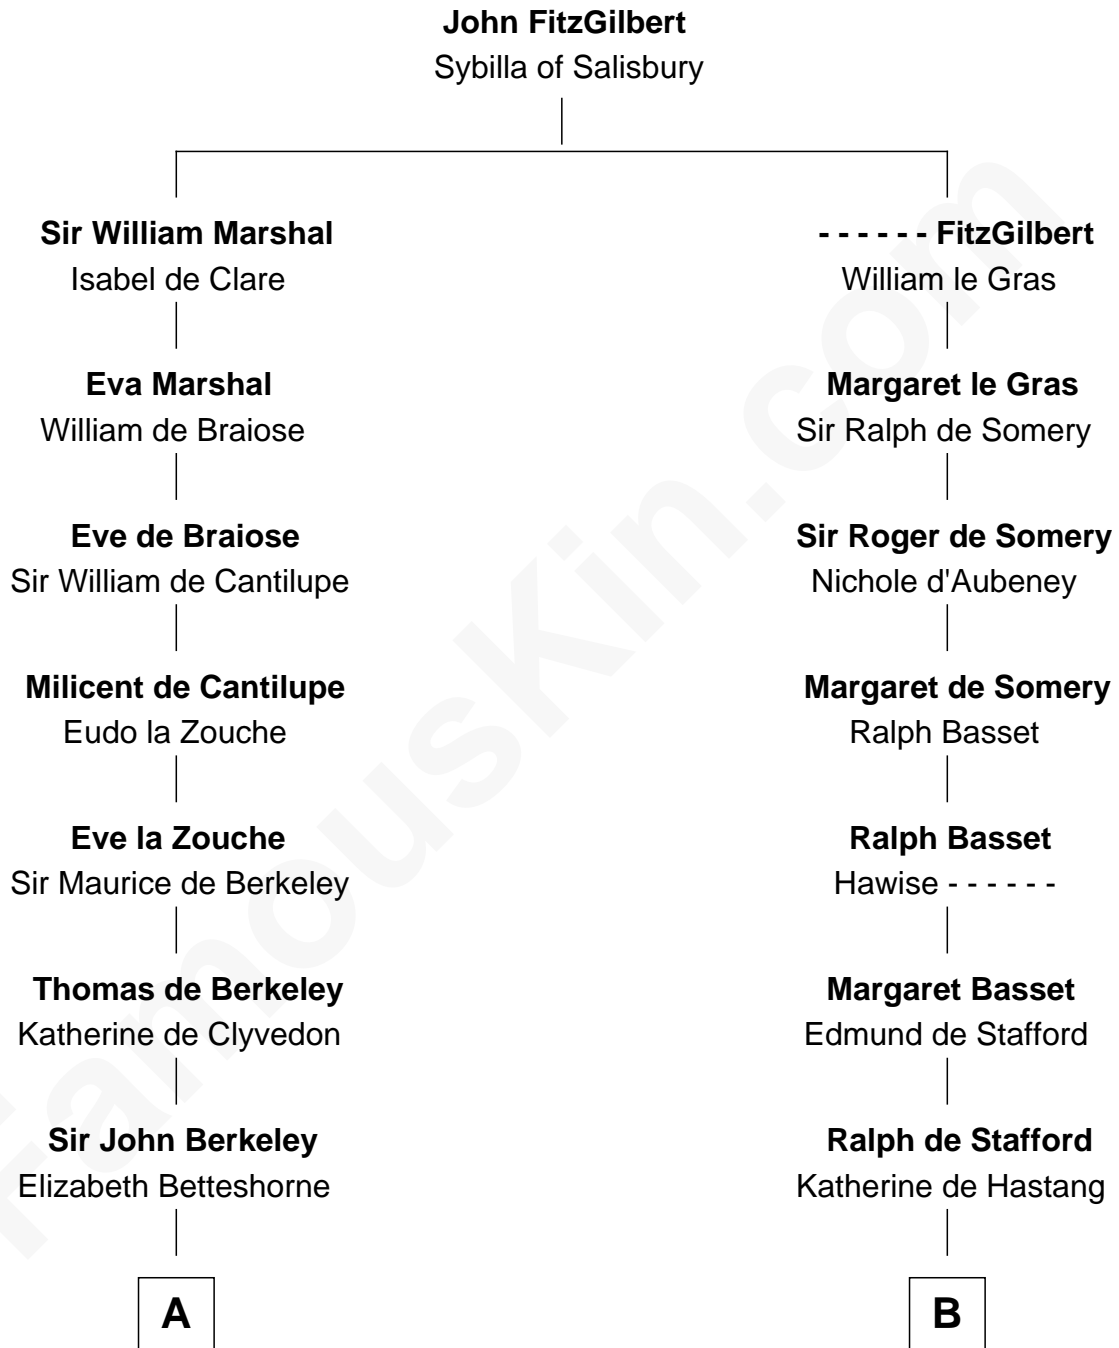

**FamousKin.com**  
**Relationship Chart of**  
**Oliver Wendell Holmes, Jr.**  
*U.S. Supreme Court Justice*

21st cousin of

**Robert Townsend**

*Member of the Culper Spy Ring during the American Revolution*

**C**

**Sarah Oliver**  
Jacob Wendell

**Oliver Wendell**  
Mary Jackson

**Sarah Wendell**  
Rev. Abiel Holmes

**Oliver Wendell Holmes**  
Amelia Lee Jackson

**Oliver Wendell Holmes, Jr.**  
*U.S. Supreme Court Justice*