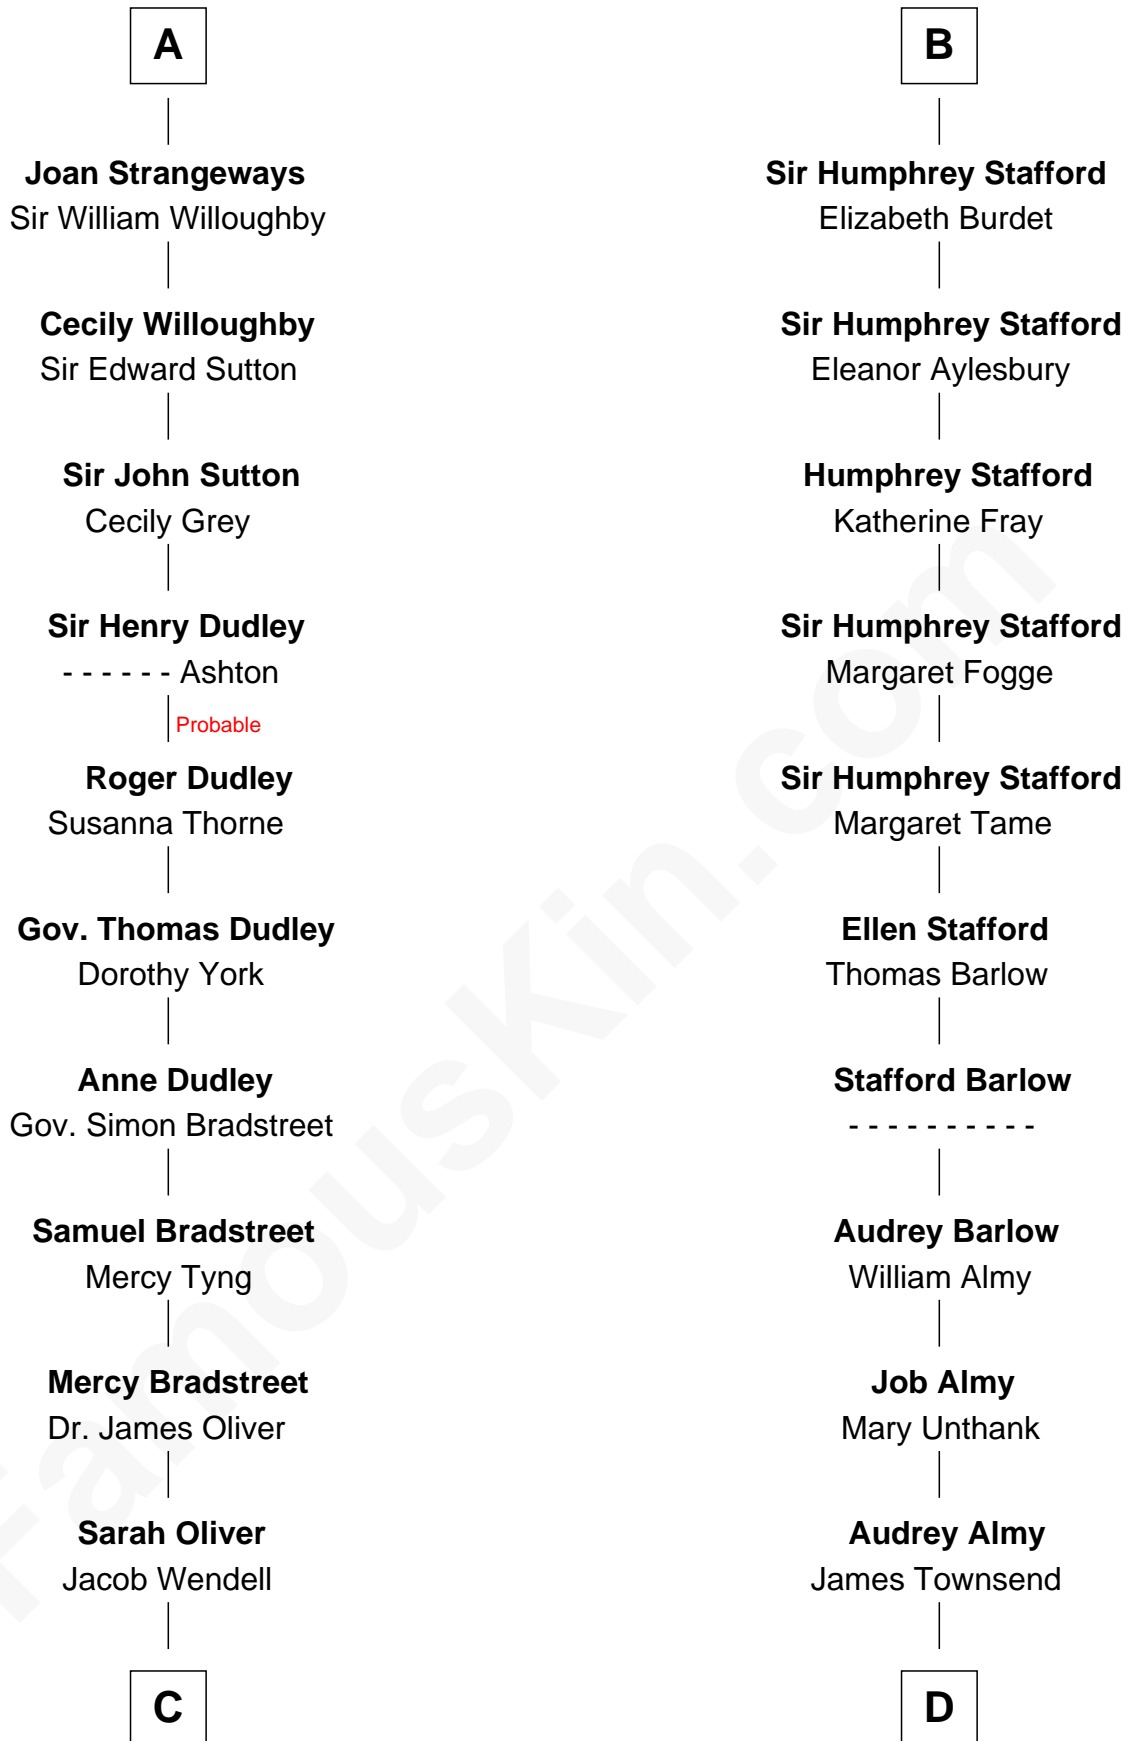

FamousKin.com
Relationship Chart of
Oliver Wendell Holmes, Jr.
U.S. Supreme Court Justice

19th cousin 1 time removed of

Robert Townsend

Member of the Culper Spy Ring during the American Revolution

Sir William Longespee
 Ela of Salisbury

Alice de Audley
 Sir Ralph de Neville

Ada de Botetourte
 Sir John de St. Philibert

Sir John de Neville
 Maude de Percy

Maud de St. Philibert
 Sir Warin Trussell

Sir Ralph Neville
 Joan Beaufort

Maud Trussell
 Sir John de Hastang

Katherine Neville
 Sir Thomas Strangeways

Maud de Hastang
 Ralph Stafford

A

B

C

Oliver Wendell

Mary Jackson

Sarah Wendell