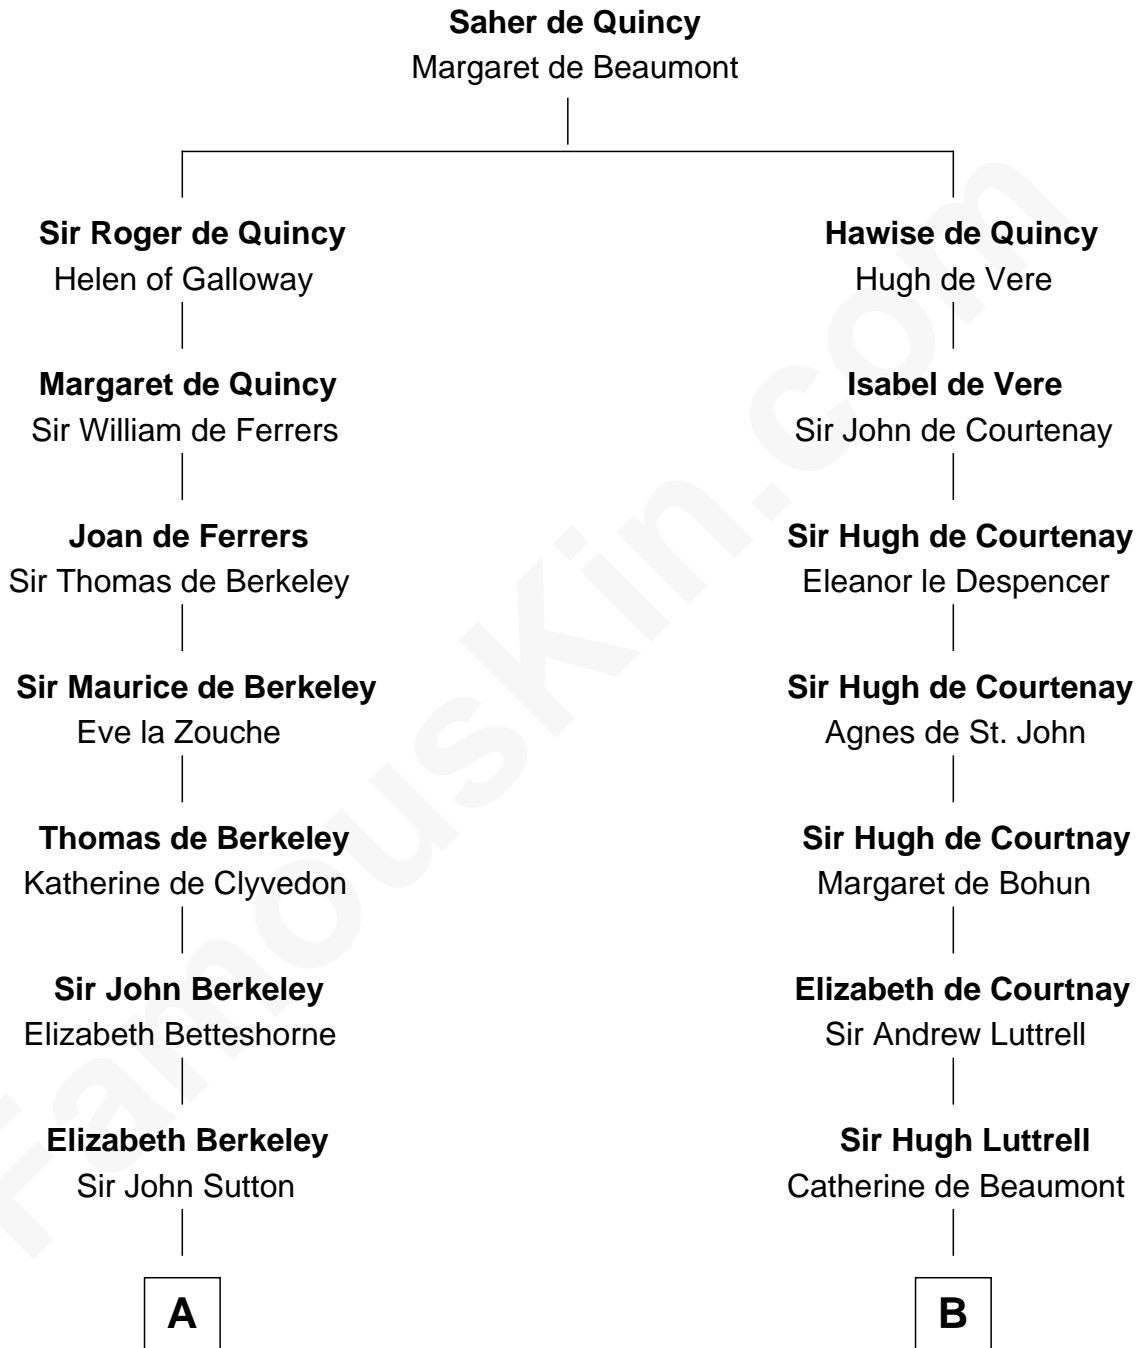

**FamousKin.com**  
**Relationship Chart of**  
**Oliver Wendell Holmes, Jr.**  
*U.S. Supreme Court Justice*

**17th cousin 3 times removed of**

**Caleb Brewster**

*Member of the Culper Spy Ring during the American Revolution*

**C**

—  
**Oliver Wendell**

Mary Jackson

—  
**Sarah Wendell**

Rev. Abiel Holmes

—  
**Oliver Wendell Holmes**

Amelia Lee Jackson

—  
**Oliver Wendell Holmes, Jr.**

*U.S. Supreme Court Justice*

FamousKin.com