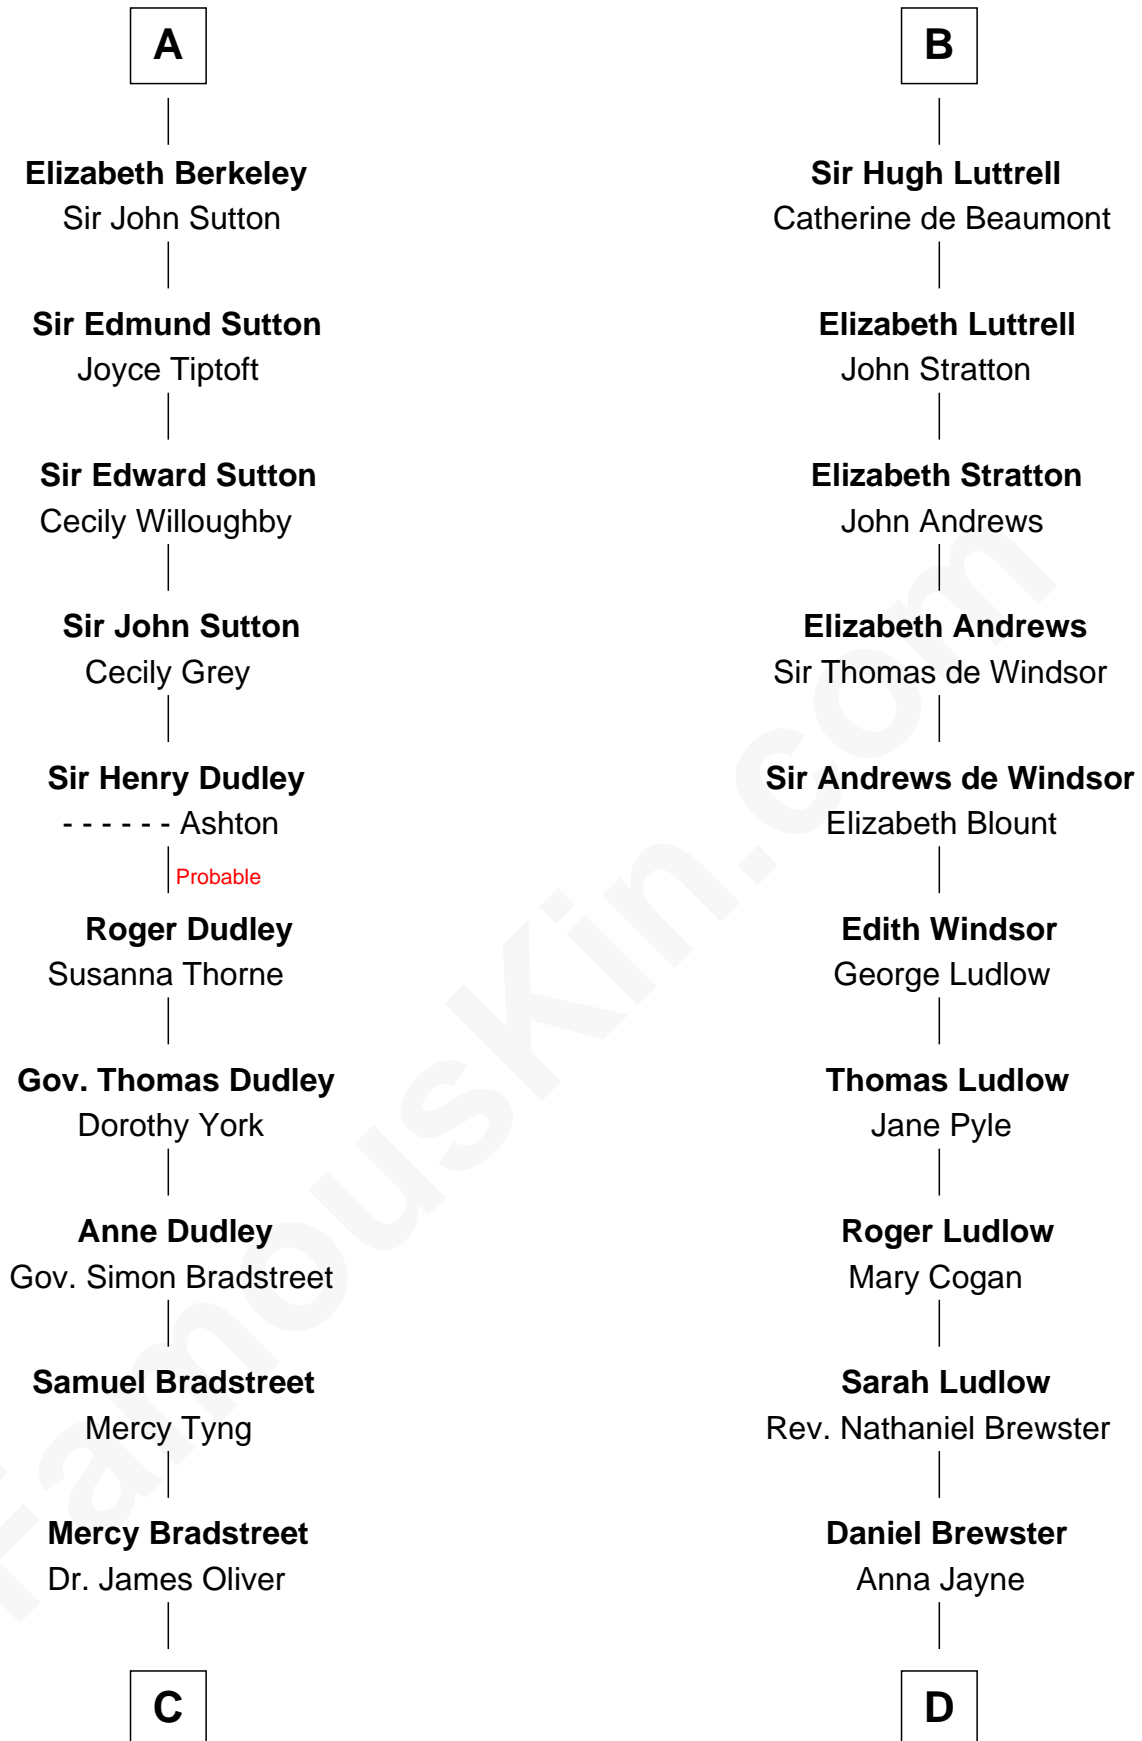

FamousKin.com
Relationship Chart of
Oliver Wendell Holmes, Jr.
U.S. Supreme Court Justice

18th cousin 3 times removed of

Caleb Brewster

Member of the Culper Spy Ring during the American Revolution

John FitzGilbert
 Sybilla of Salisbury

C

Sarah Oliver
Jacob Wendell

Oliver Wendell
Mary Jackson

Sarah Wendell
Rev. Abiel Holmes

Oliver Wendell Holmes
Amelia Lee Jackson

Oliver Wendell Holmes, Jr.
U.S. Supreme Court Justice

D

Benjamin Brewster
Sarah Biggs

Caleb Brewster
Member of the Culper Spy Ring

FamousKin.com