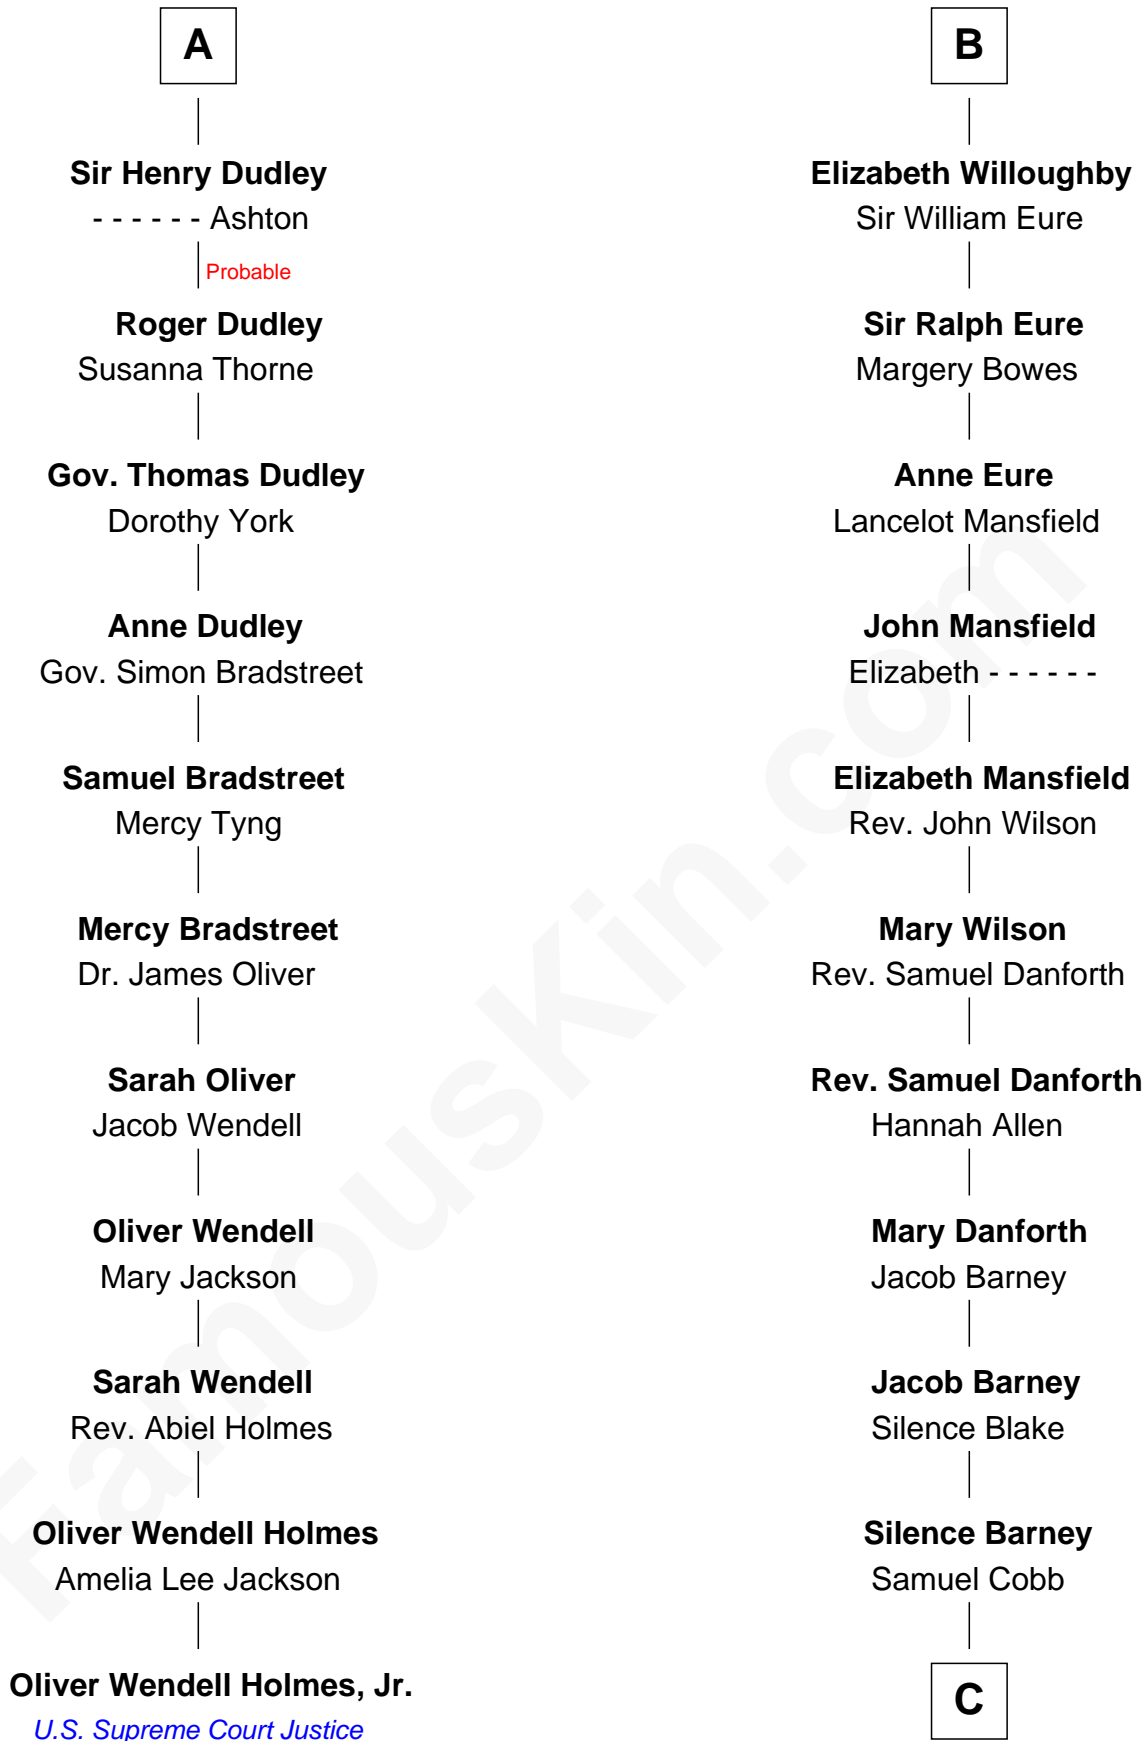

**FamousKin.com**  
**Relationship Chart of**  
**Oliver Wendell Holmes, Jr.**  
*U.S. Supreme Court Justice*

**17th cousin 4 times removed of**  
**Sandra Day O'Connor**  
*First Female U.S. Supreme Court Justice*

**C**

—  
**Lettice Carlyle Cobb**

Luke Day  
—

**Hollis Day**

Eliza L. Flanders  
—

**Henry Clay Day**

Alice Edith Hilton  
—

**Henry R. Day**

Ada Mae Wilkey  
—

**Sandra Day O'Connor**

*U.S. Supreme Court Justice*