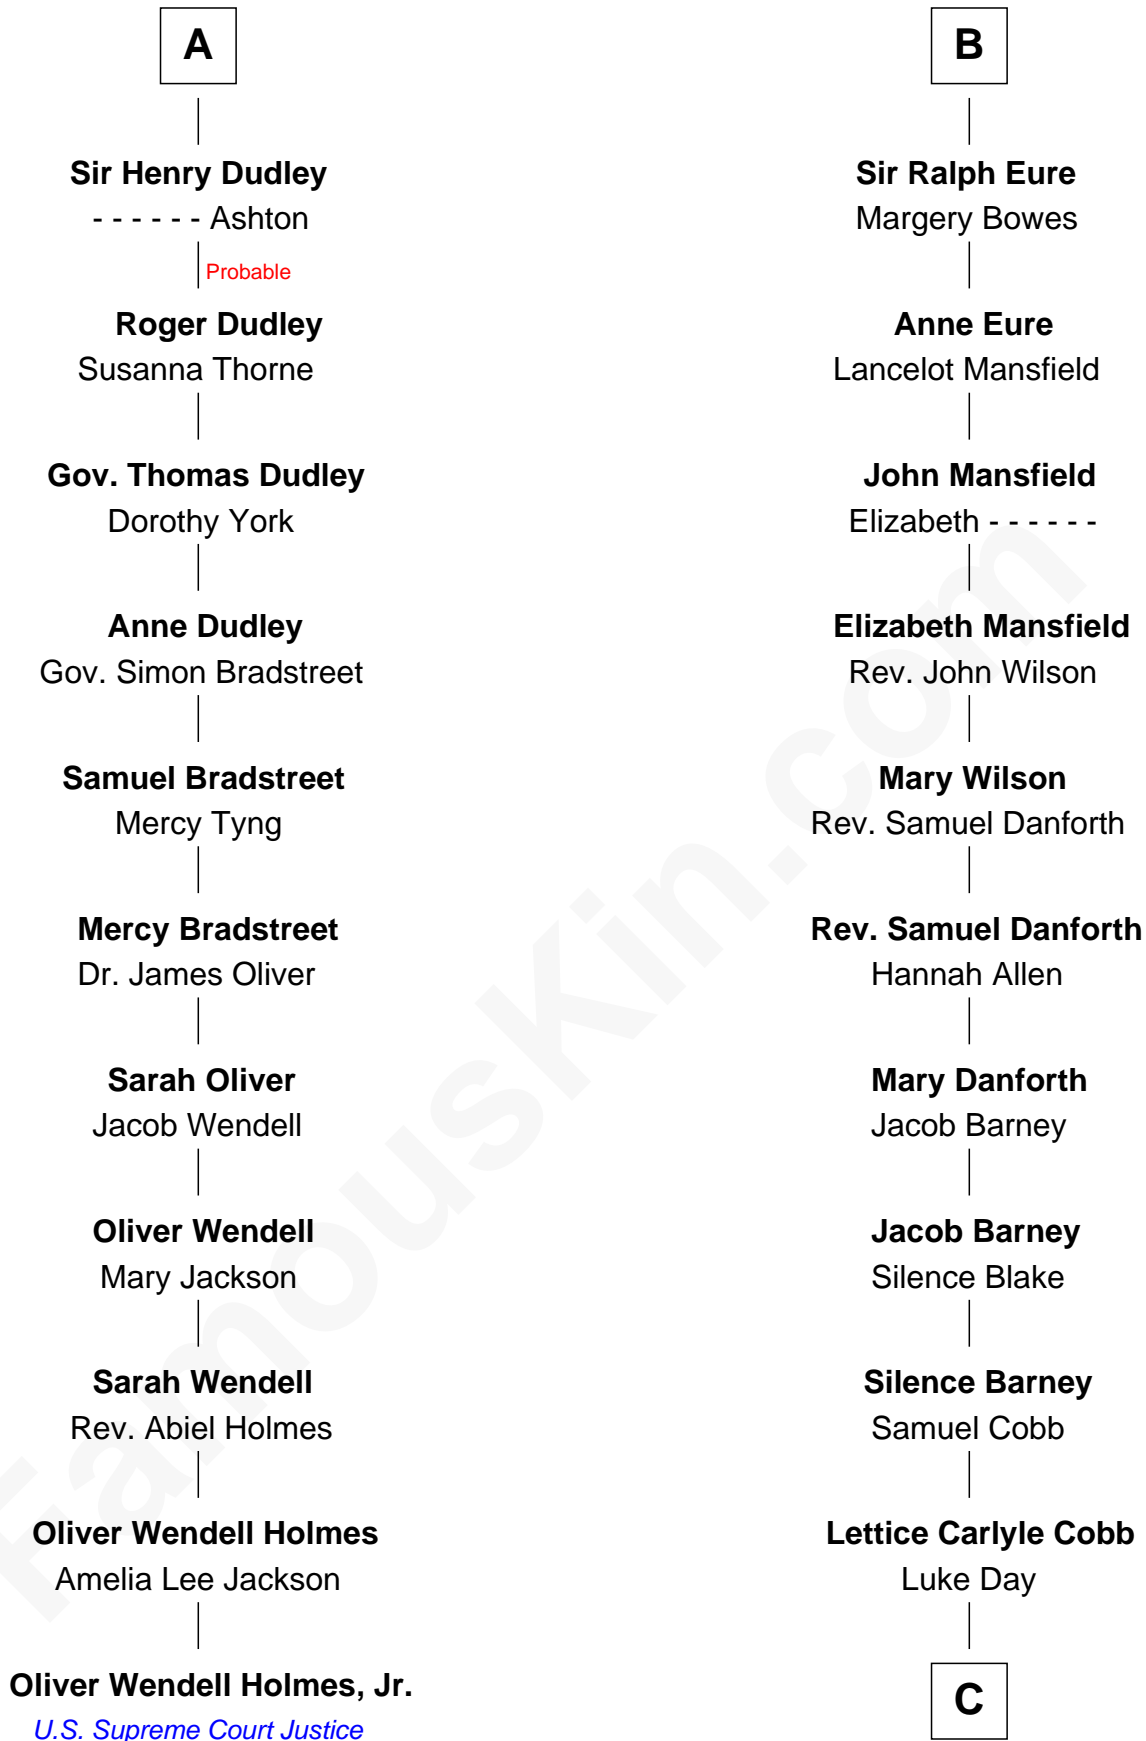

FamousKin.com
Relationship Chart of
Oliver Wendell Holmes, Jr.
U.S. Supreme Court Justice

17th cousin 3 times removed of
Sandra Day O'Connor
First Female U.S. Supreme Court Justice

C

—
Hollis Day

Eliza L. Flanders

—
Henry Clay Day

Alice Edith Hilton

—
Henry R. Day

Ada Mae Wilkey

—
Sandra Day O'Connor

U.S. Supreme Court Justice