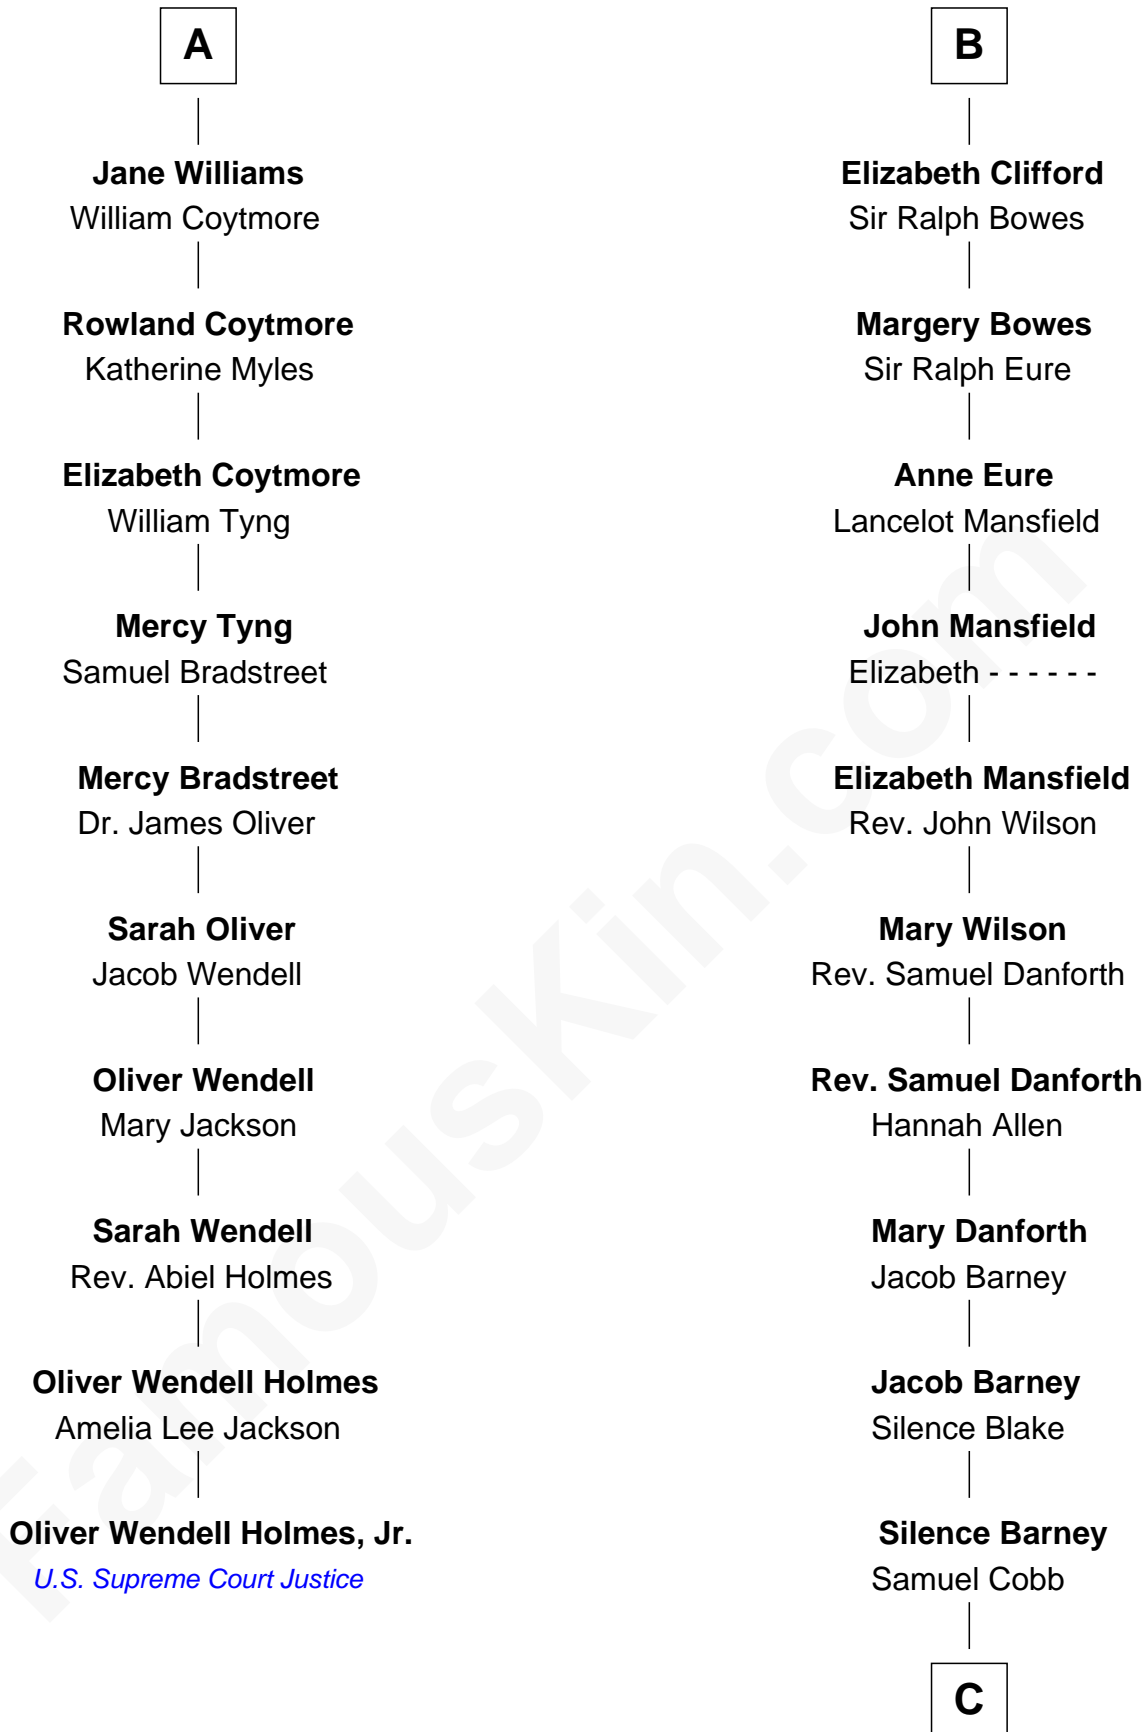

FamousKin.com
Relationship Chart of
Oliver Wendell Holmes, Jr.
U.S. Supreme Court Justice

16th cousin 5 times removed of
Sandra Day O'Connor
First Female U.S. Supreme Court Justice

C

—
Lettice Carlyle Cobb

Luke Day
—

Hollis Day

Eliza L. Flanders
—

Henry Clay Day

Alice Edith Hilton
—

Henry R. Day

Ada Mae Wilkey
—

Sandra Day O'Connor

U.S. Supreme Court Justice