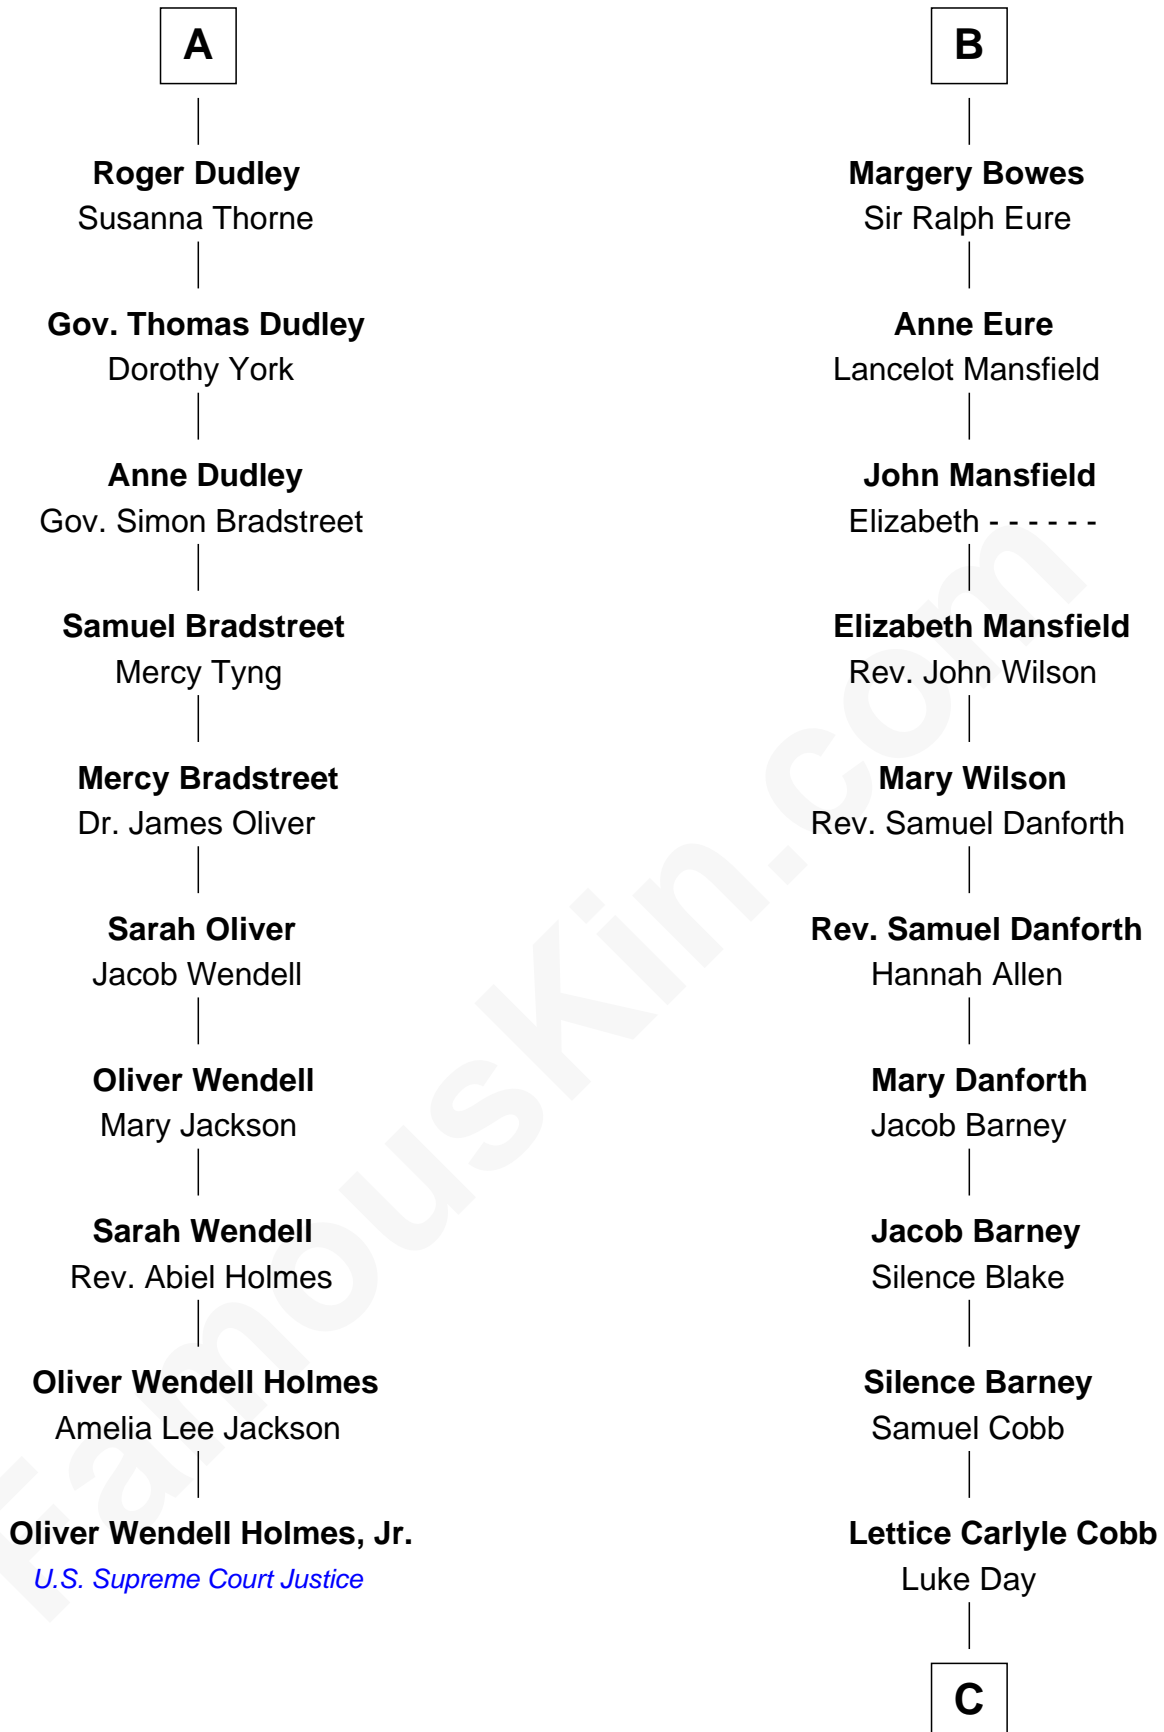

FamousKin.com
Relationship Chart of
Oliver Wendell Holmes, Jr.
U.S. Supreme Court Justice

16th cousin 4 times removed of
Sandra Day O'Connor
First Female U.S. Supreme Court Justice

C

—
Hollis Day

Eliza L. Flanders

—
Henry Clay Day

Alice Edith Hilton

—
Henry R. Day

Ada Mae Wilkey

—
Sandra Day O'Connor

U.S. Supreme Court Justice

FamousKin.com