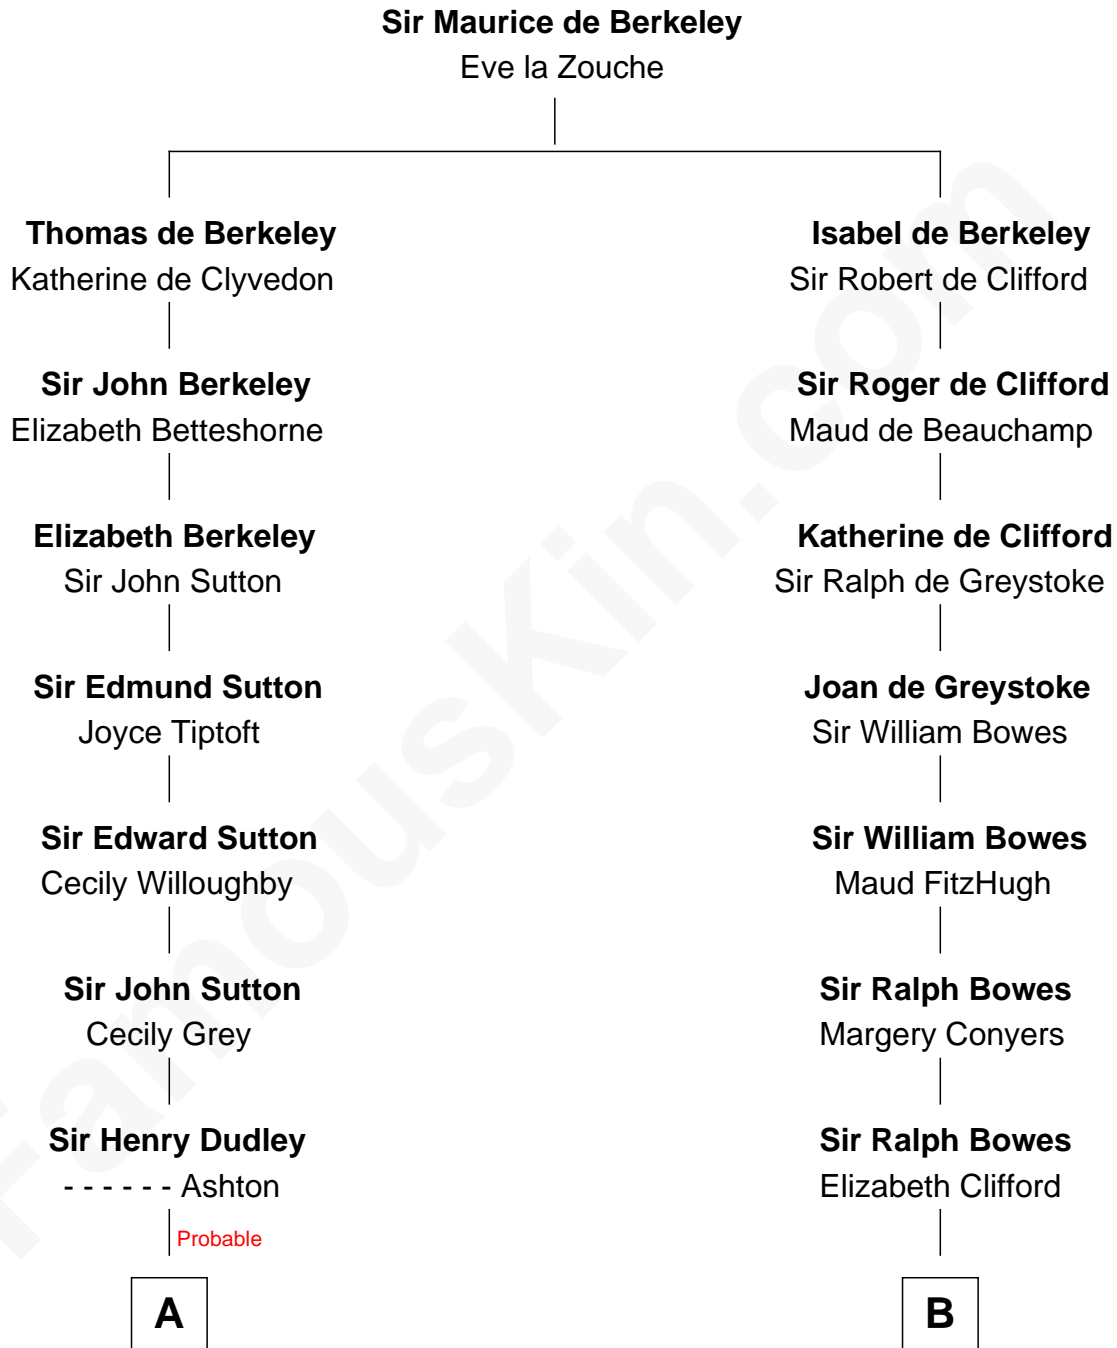

FamousKin.com
Relationship Chart of
Oliver Wendell Holmes, Jr.
U.S. Supreme Court Justice

16th cousin 4 times removed of
Sandra Day O'Connor
First Female U.S. Supreme Court Justice

C

—
Hollis Day

Eliza L. Flanders

—
Henry Clay Day

Alice Edith Hilton

—
Henry R. Day

Ada Mae Wilkey

—
Sandra Day O'Connor

U.S. Supreme Court Justice

FamousKin.com