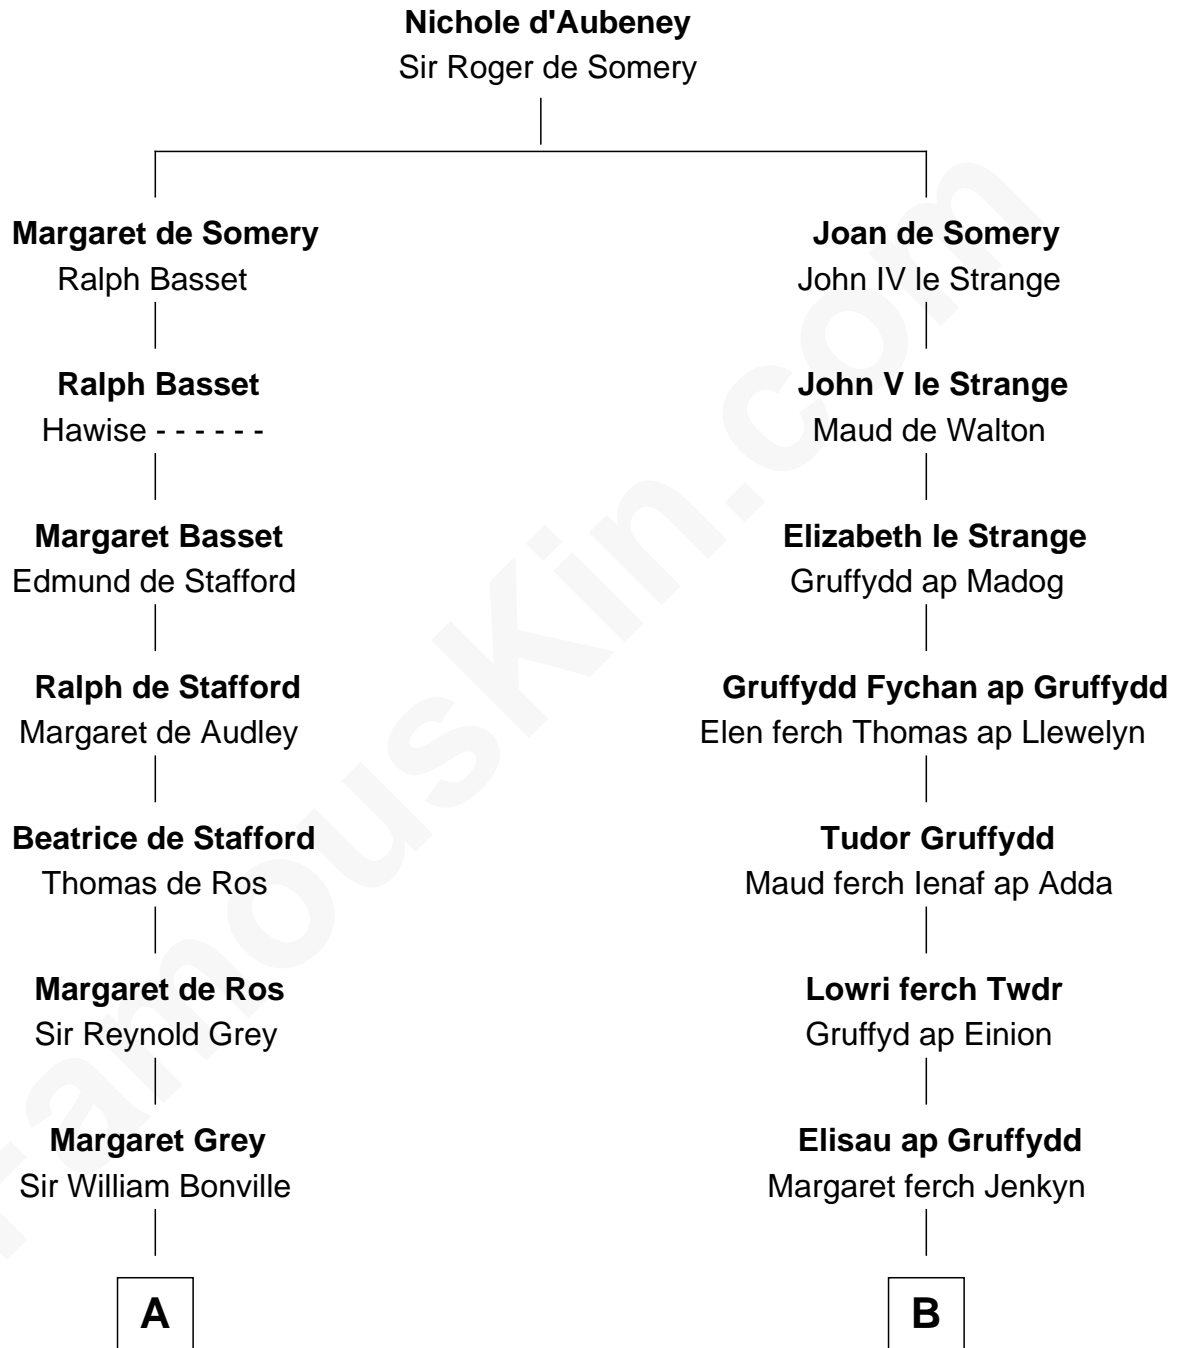

FamousKin.com
Relationship Chart of
Oliver Wendell Holmes, Jr.
U.S. Supreme Court Justice

12th cousin 9 times removed of

Elihu Yale

Benefactor and Namesake of Yale College

C

—
Sarah Oliver
Jacob Wendell

—
Oliver Wendell
Mary Jackson

—
Sarah Wendell
Rev. Abiel Holmes

—
Oliver Wendell Holmes
Amelia Lee Jackson

—
Oliver Wendell Holmes, Jr.
U.S. Supreme Court Justice

FamousKin.com