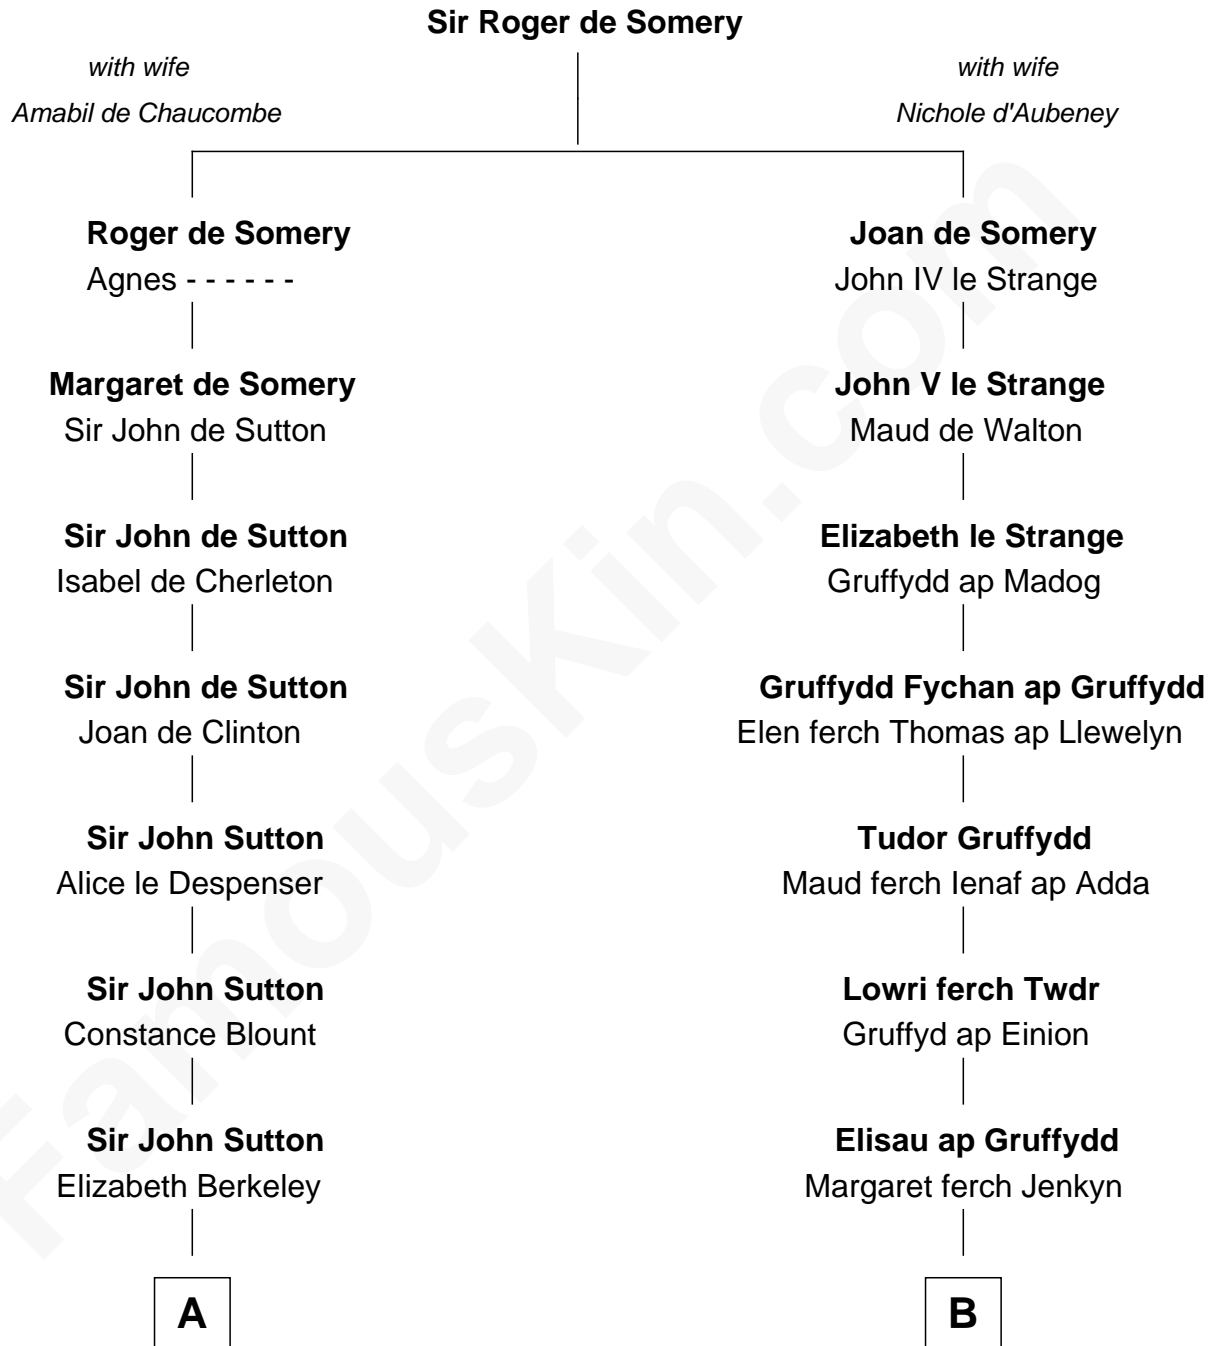

FamousKin.com
Relationship Chart of
Oliver Wendell Holmes, Jr.
U.S. Supreme Court Justice

12th cousin 8 times removed of

Elihu Yale

Benefactor and Namesake of Yale College

C

—
Oliver Wendell

Mary Jackson

—
Sarah Wendell

Rev. Abiel Holmes

—
Oliver Wendell Holmes

Amelia Lee Jackson

—
Oliver Wendell Holmes, Jr.

U.S. Supreme Court Justice

FamousKin.com