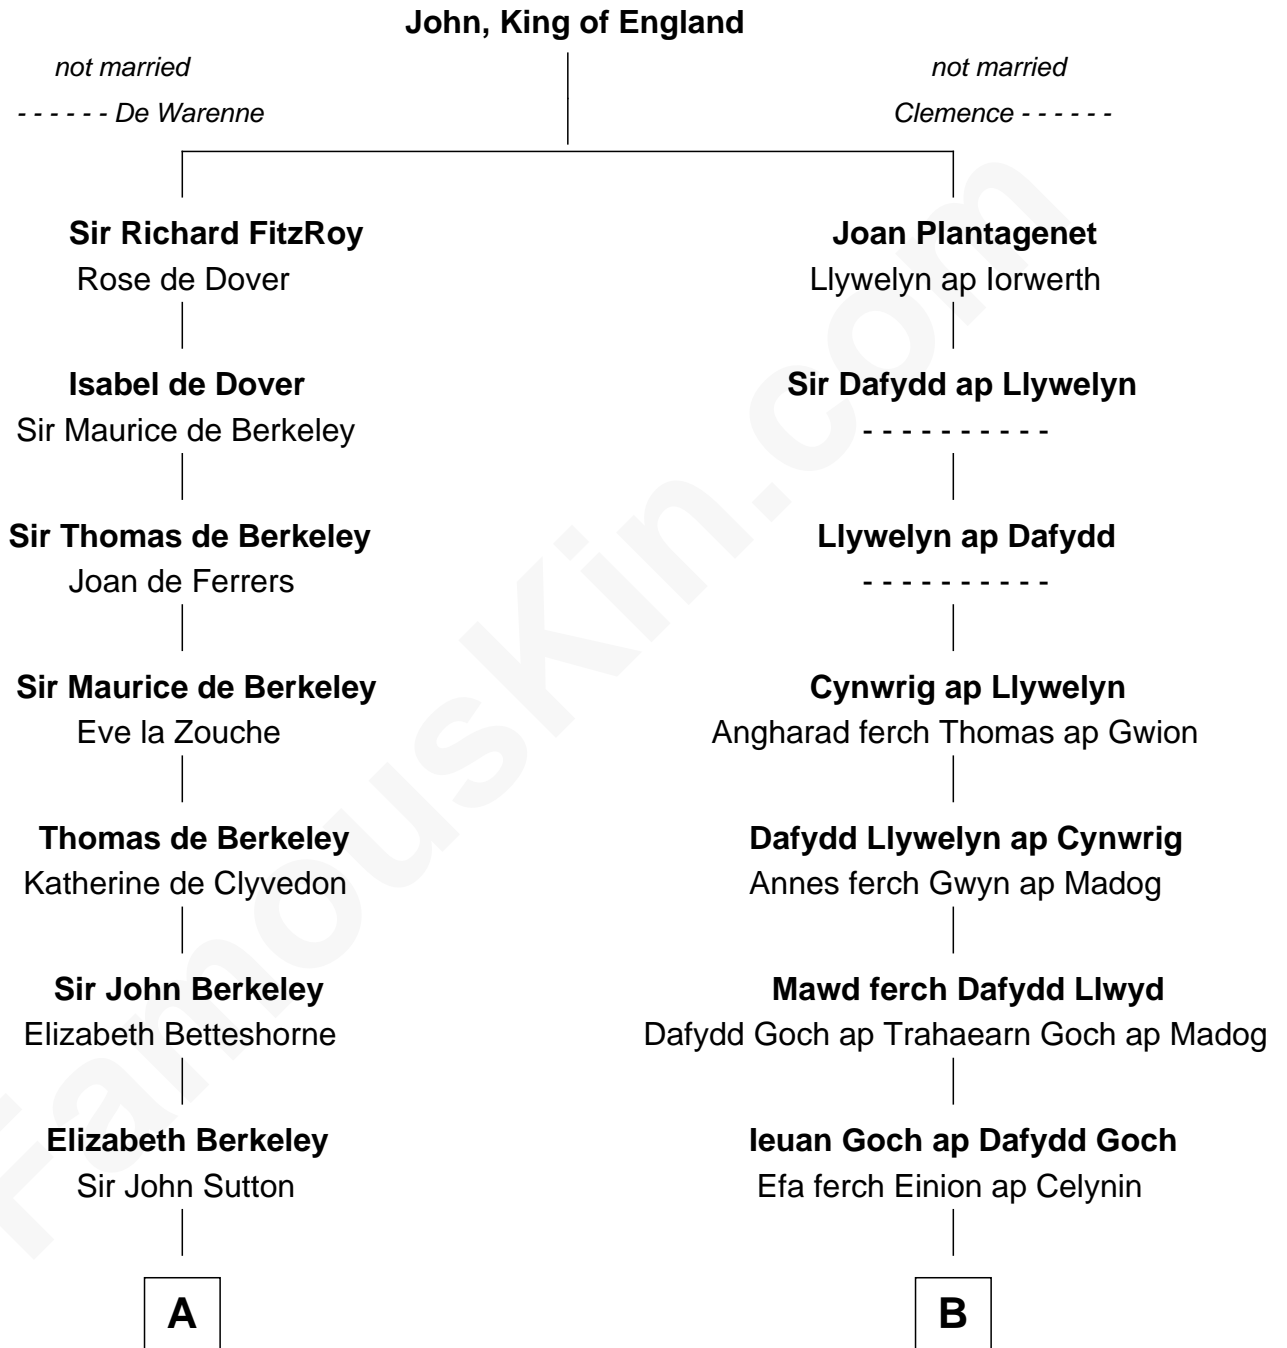

FamousKin.com
Relationship Chart of
Oliver Wendell Holmes, Jr.
U.S. Supreme Court Justice

17th cousin 3 times removed of

Elihu Yale

Benefactor and Namesake of Yale College

C

—
Oliver Wendell

Mary Jackson

—
Sarah Wendell

Rev. Abiel Holmes

—
Oliver Wendell Holmes

Amelia Lee Jackson

—
Oliver Wendell Holmes, Jr.

U.S. Supreme Court Justice

FamousKin.com