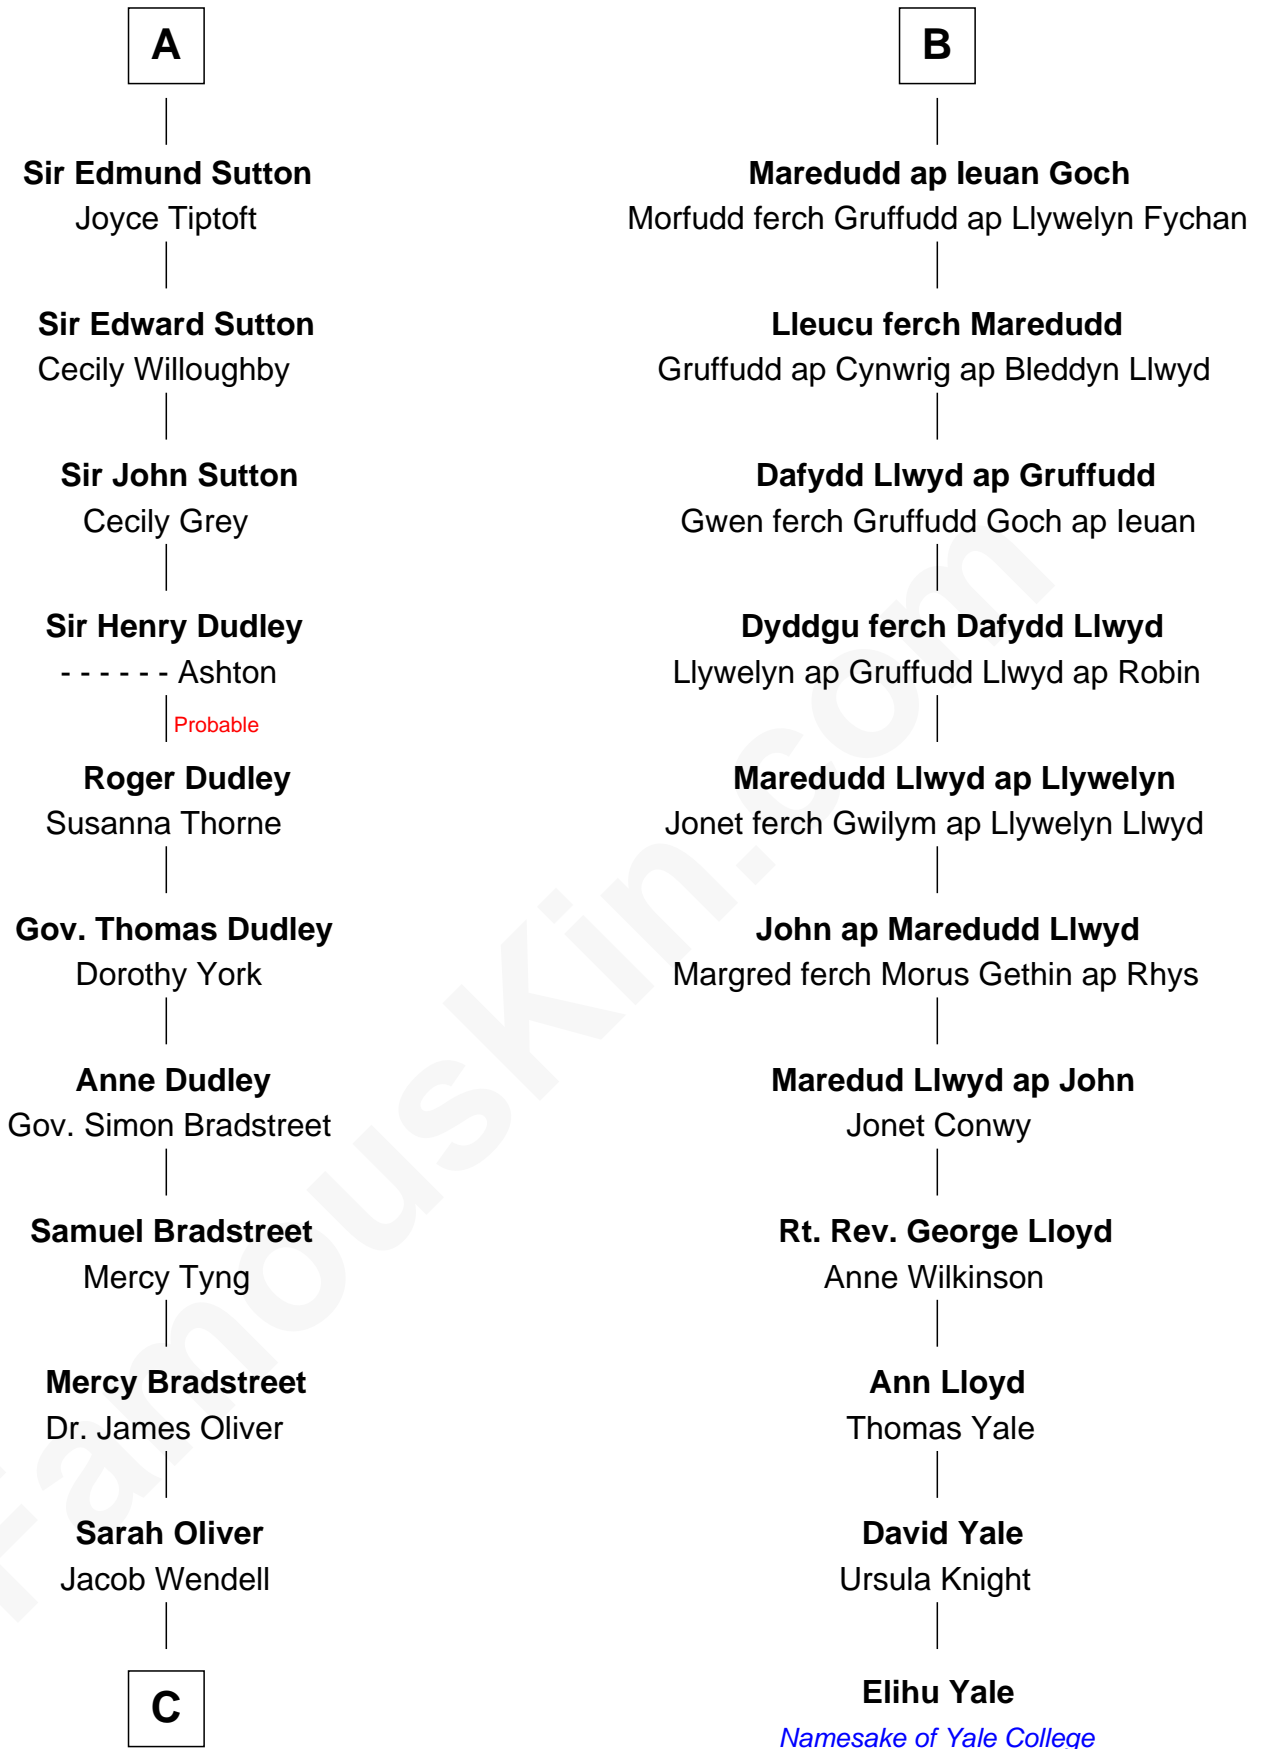

FamousKin.com
Relationship Chart of
Oliver Wendell Holmes, Jr.
U.S. Supreme Court Justice

17th cousin 3 times removed of

Elihu Yale

Benefactor and Namesake of Yale College

C

—
Oliver Wendell

Mary Jackson

—
Sarah Wendell