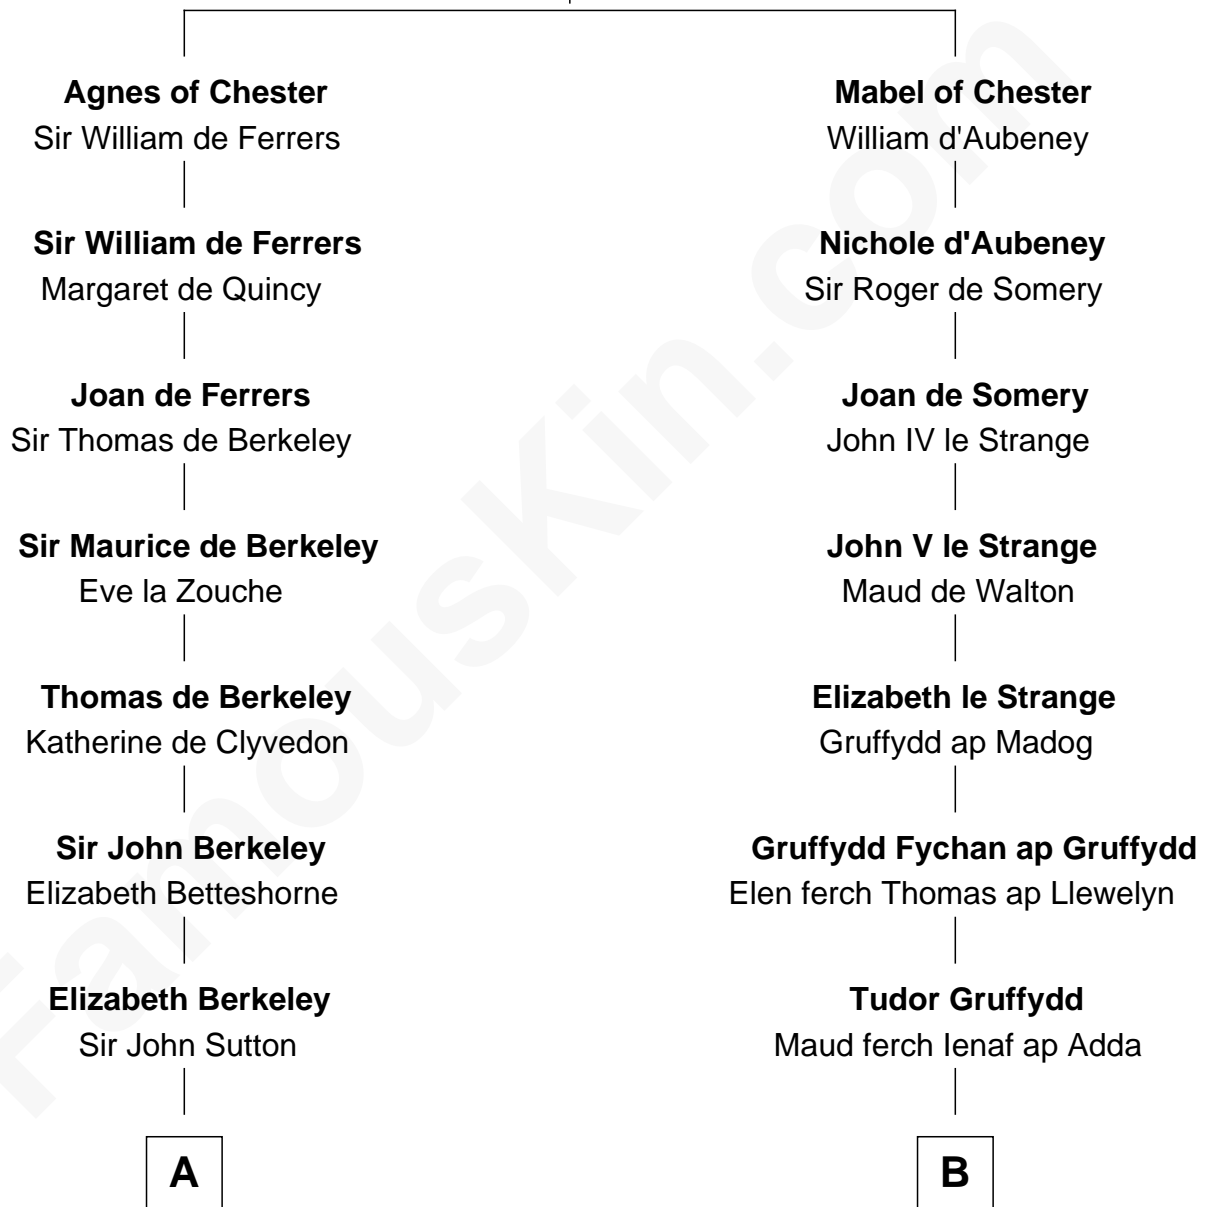

FamousKin.com
Relationship Chart of
Oliver Wendell Holmes, Jr.
U.S. Supreme Court Justice

14th cousin 6 times removed of

Elihu Yale

Benefactor and Namesake of Yale College

Hugh de Kevelioc
 Bertrade de Montfort