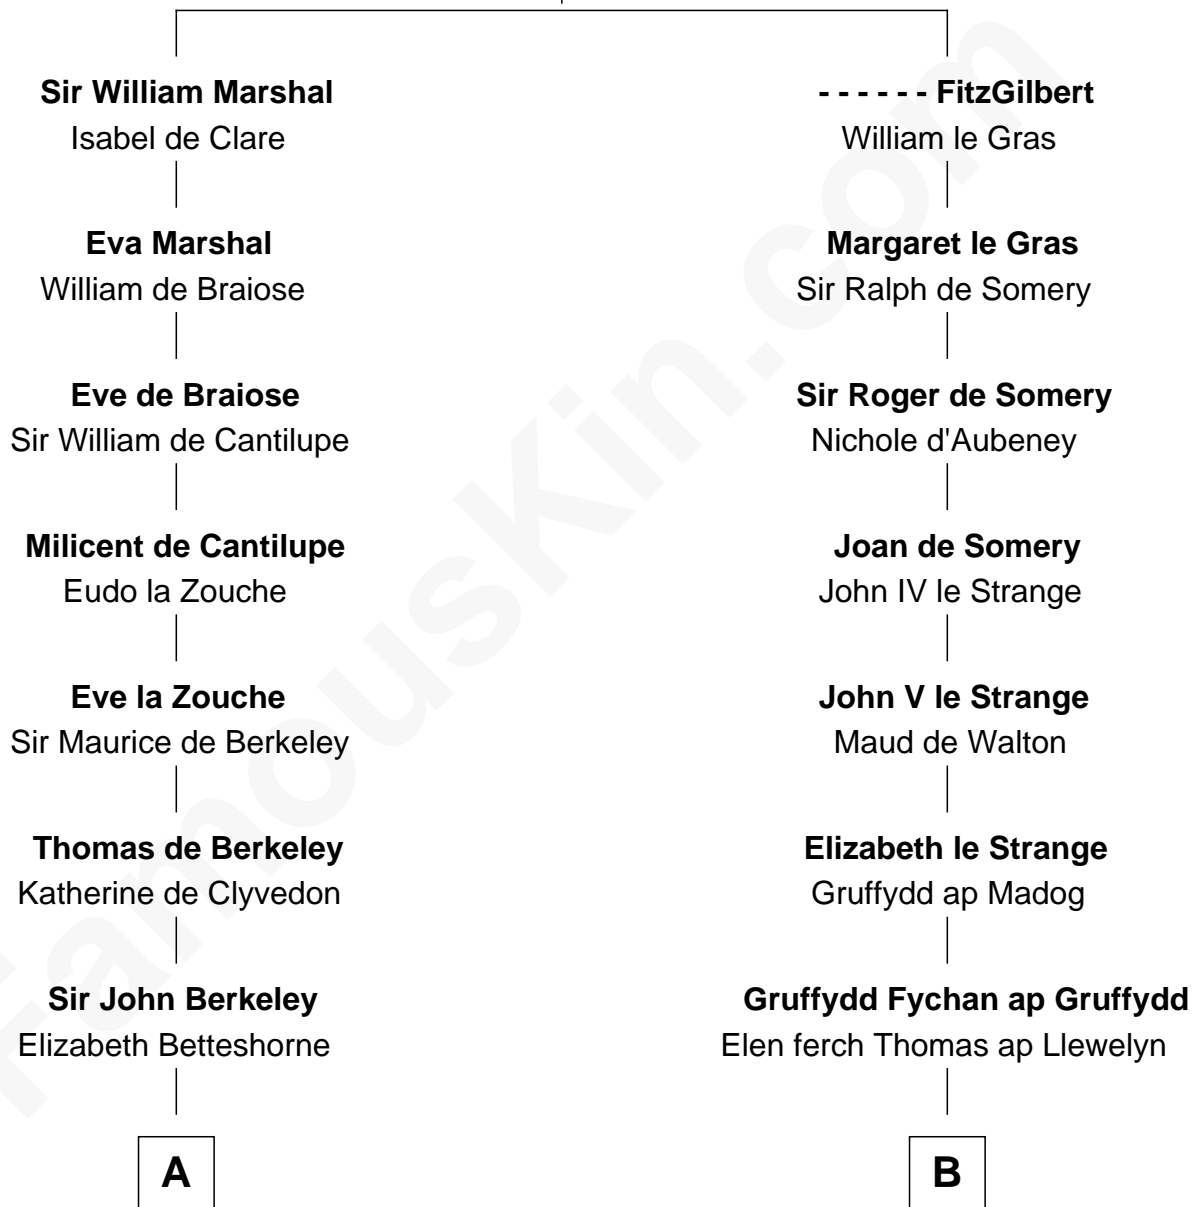

**FamousKin.com**  
**Relationship Chart of**  
**Oliver Wendell Holmes, Jr.**  
*U.S. Supreme Court Justice*

15th cousin 6 times removed of

**Elihu Yale**

*Benefactor and Namesake of Yale College*

**John FitzGilbert**  
 Sybilla of Salisbury

**C**

—  
**Sarah Oliver**  
Jacob Wendell

—  
**Oliver Wendell**  
Mary Jackson

—  
**Sarah Wendell**  
Rev. Abiel Holmes

—  
**Oliver Wendell Holmes**  
Amelia Lee Jackson

—  
**Oliver Wendell Holmes, Jr.**  
*U.S. Supreme Court Justice*