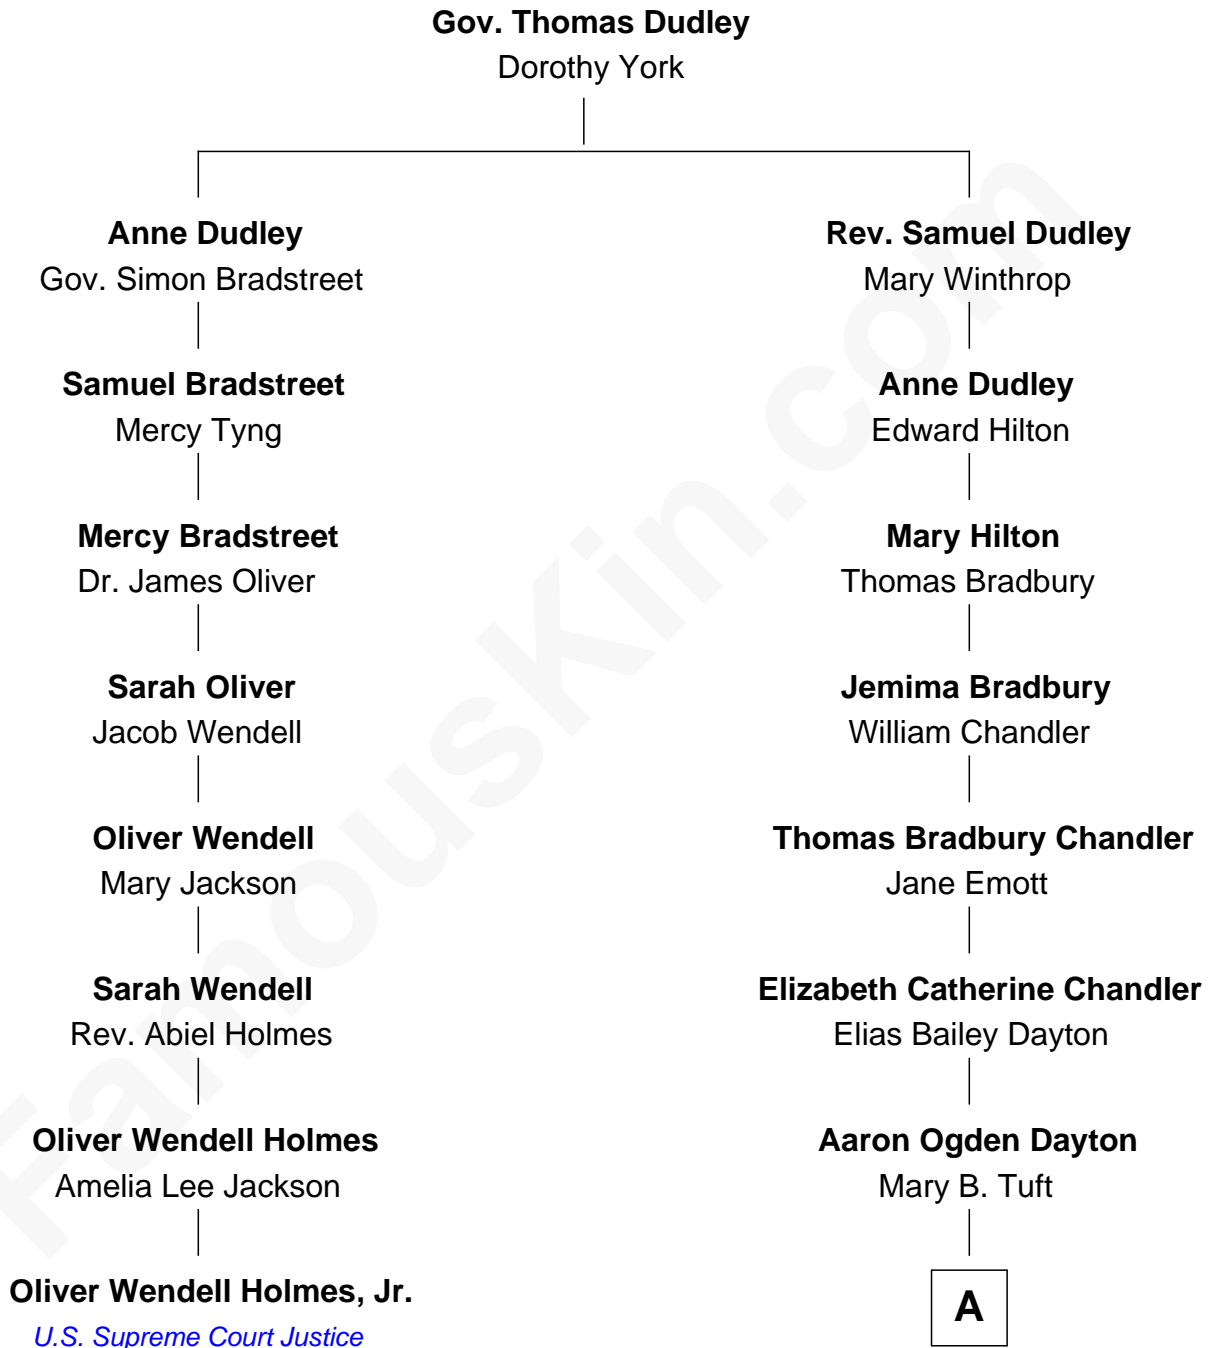

FamousKin.com
Relationship Chart of
Oliver Wendell Holmes, Jr.
U.S. Supreme Court Justice

7th cousin 4 times removed of
Christopher Reeve
Movie Actor

A

|
Katherine Irving Dayton

Henry Baldwin

|
Margaretta Willis Baldwin

Augustus Henry Reeve

|
Richard Henry Reeve

Anne Conrad D'Olier

|
Franklin D'Olier Reeve

Barbara Pitney Lamb

|
Christopher Reeve

Movie Actor