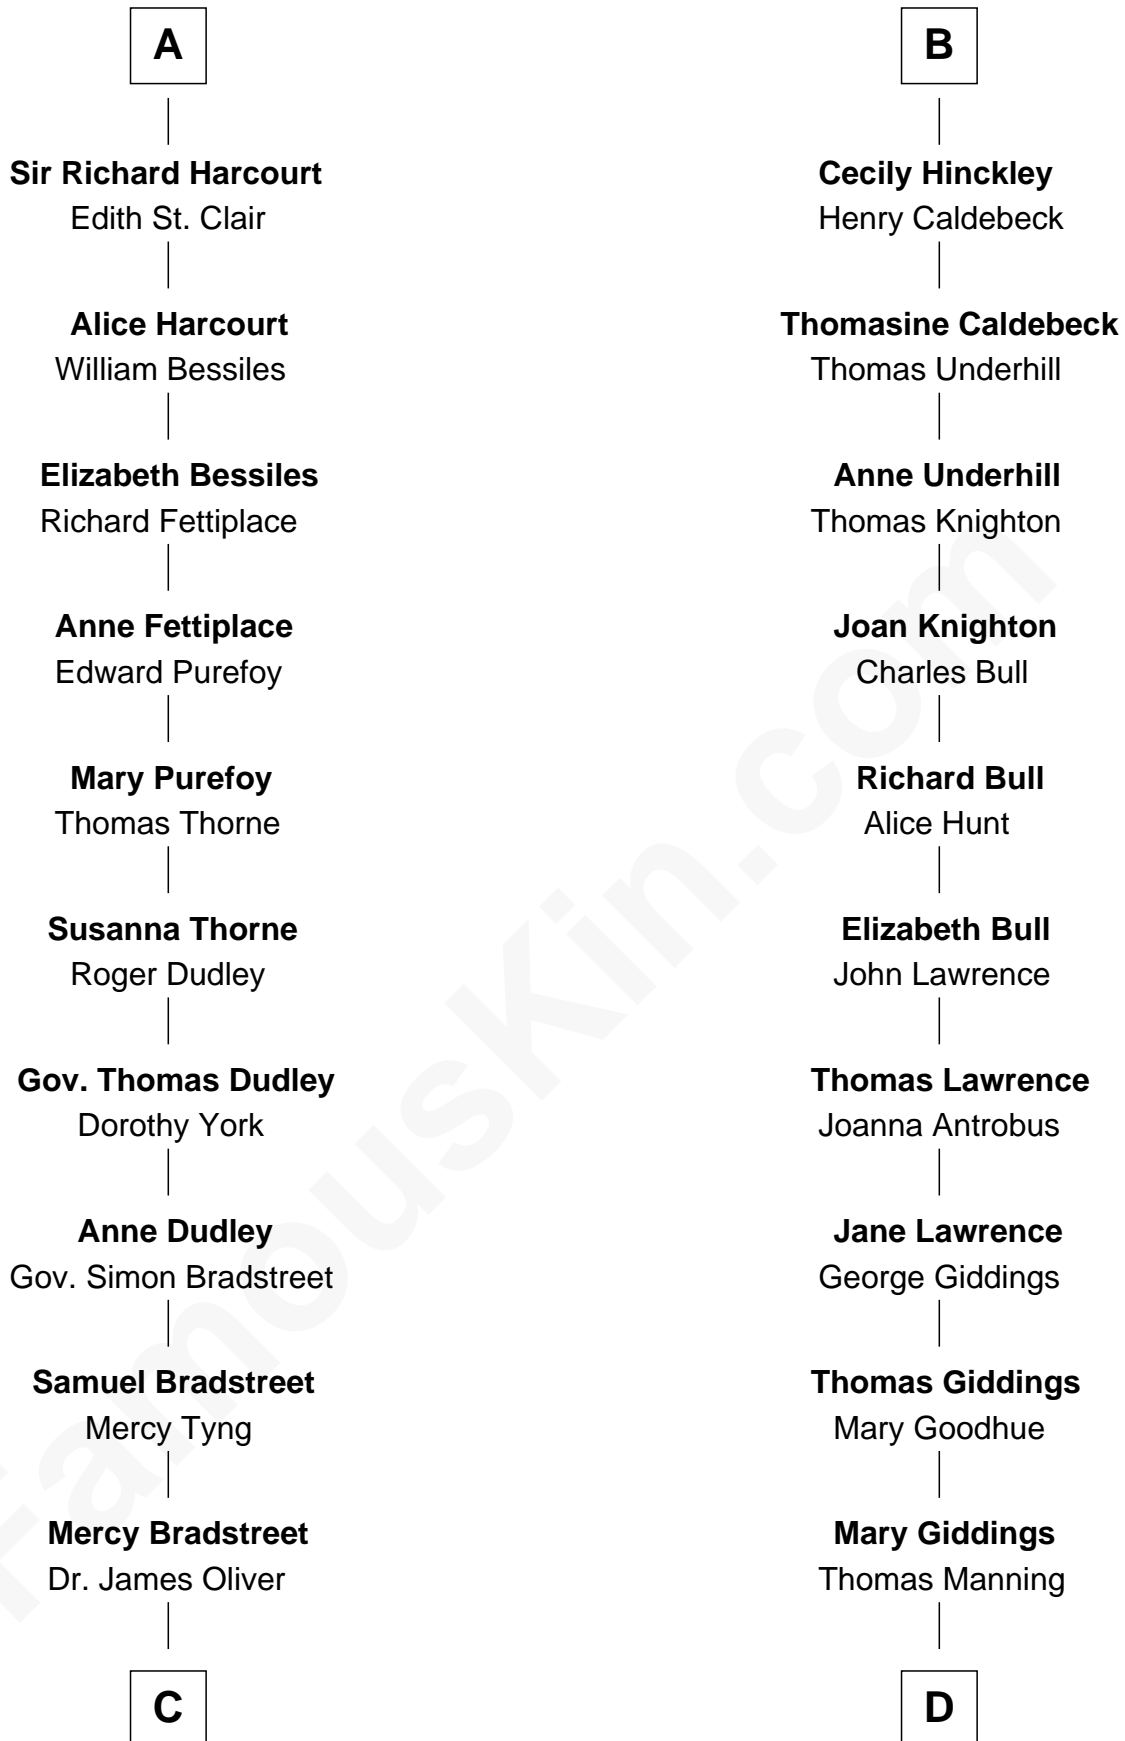

**FamousKin.com**  
**Relationship Chart of**  
**Oliver Wendell Holmes, Jr.**  
*U.S. Supreme Court Justice*

20th cousin 1 time removed of  
**Nathaniel Hawthorne**  
*Author of The Scarlet Letter*

**C**

**Sarah Oliver**  
Jacob Wendell

**Oliver Wendell**  
Mary Jackson

**Sarah Wendell**  
Rev. Abiel Holmes

**Oliver Wendell Holmes**  
Amelia Lee Jackson

**Oliver Wendell Holmes, Jr.**  
*U.S. Supreme Court Justice*

**D**

**John Manning**  
Ruth Potter

**Richard Manning**  
Miriam Lord

**Elizabeth Clarke Manning**  
Nathaniel Hawthorne

**Nathaniel Hawthorne**  
*Author of The Scarlet Letter*