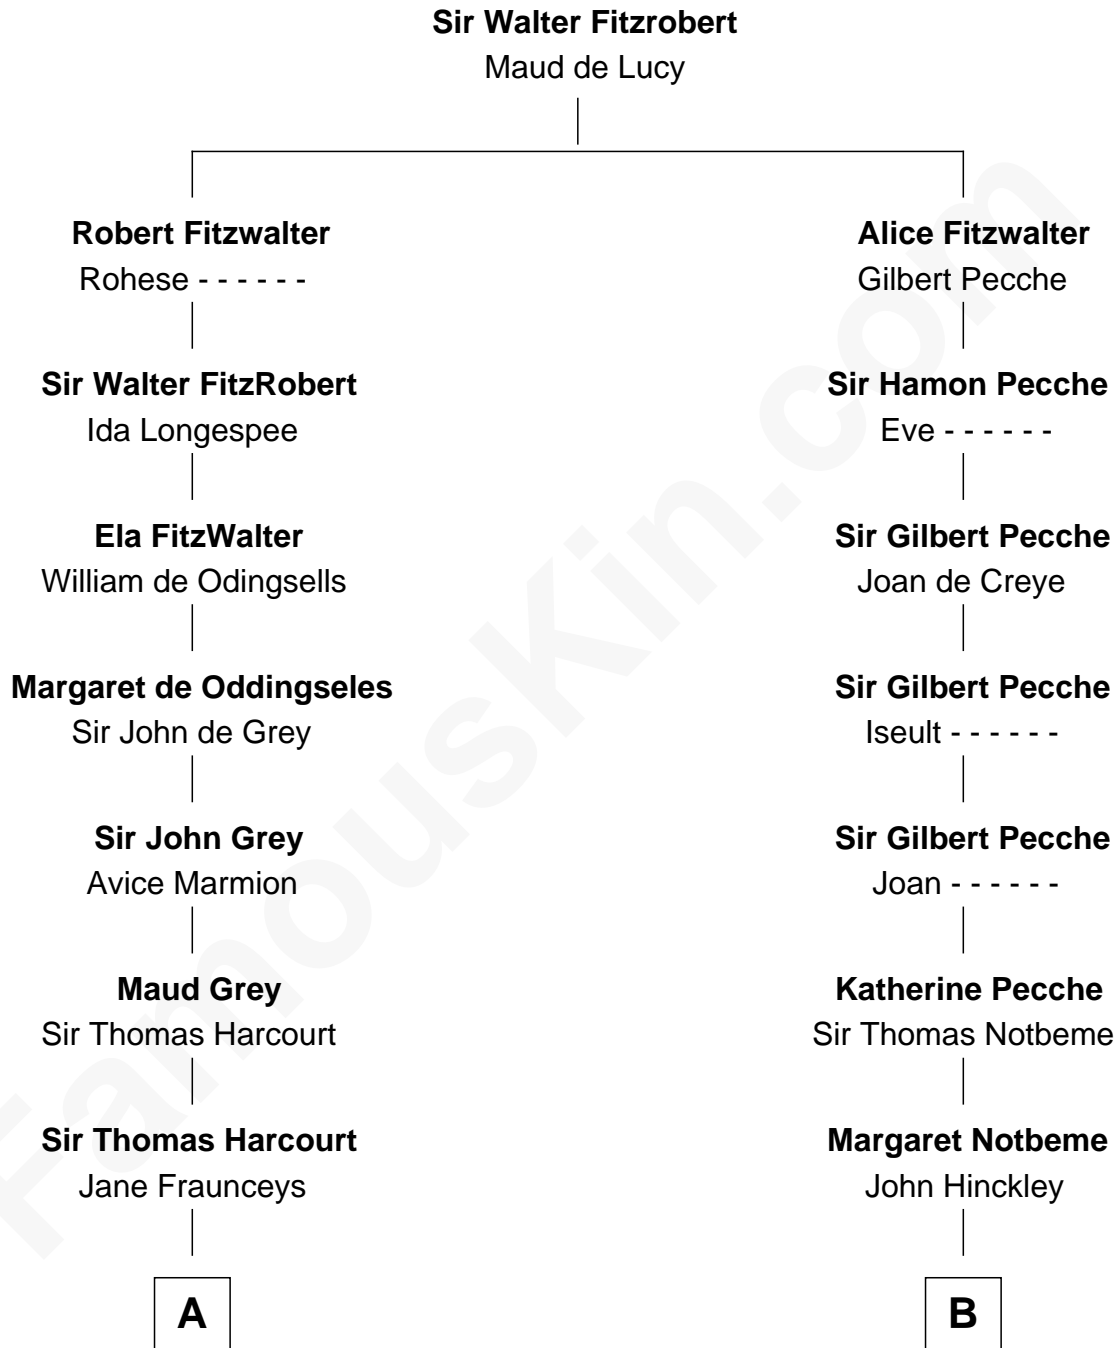

**FamousKin.com**  
**Relationship Chart of**  
**Oliver Wendell Holmes, Jr.**  
*U.S. Supreme Court Justice*

20th cousin 1 time removed of  
**Nathaniel Hawthorne**  
*Author of The Scarlet Letter*

**C**

**Sarah Oliver**  
Jacob Wendell

**Oliver Wendell**  
Mary Jackson

**Sarah Wendell**  
Rev. Abiel Holmes

**Oliver Wendell Holmes**  
Amelia Lee Jackson

**Oliver Wendell Holmes, Jr.**  
*U.S. Supreme Court Justice*

**D**

**John Manning**  
Ruth Potter

**Richard Manning**  
Miriam Lord

**Elizabeth Clarke Manning**  
Nathaniel Hawthorne

**Nathaniel Hawthorne**  
*Author of The Scarlet Letter*