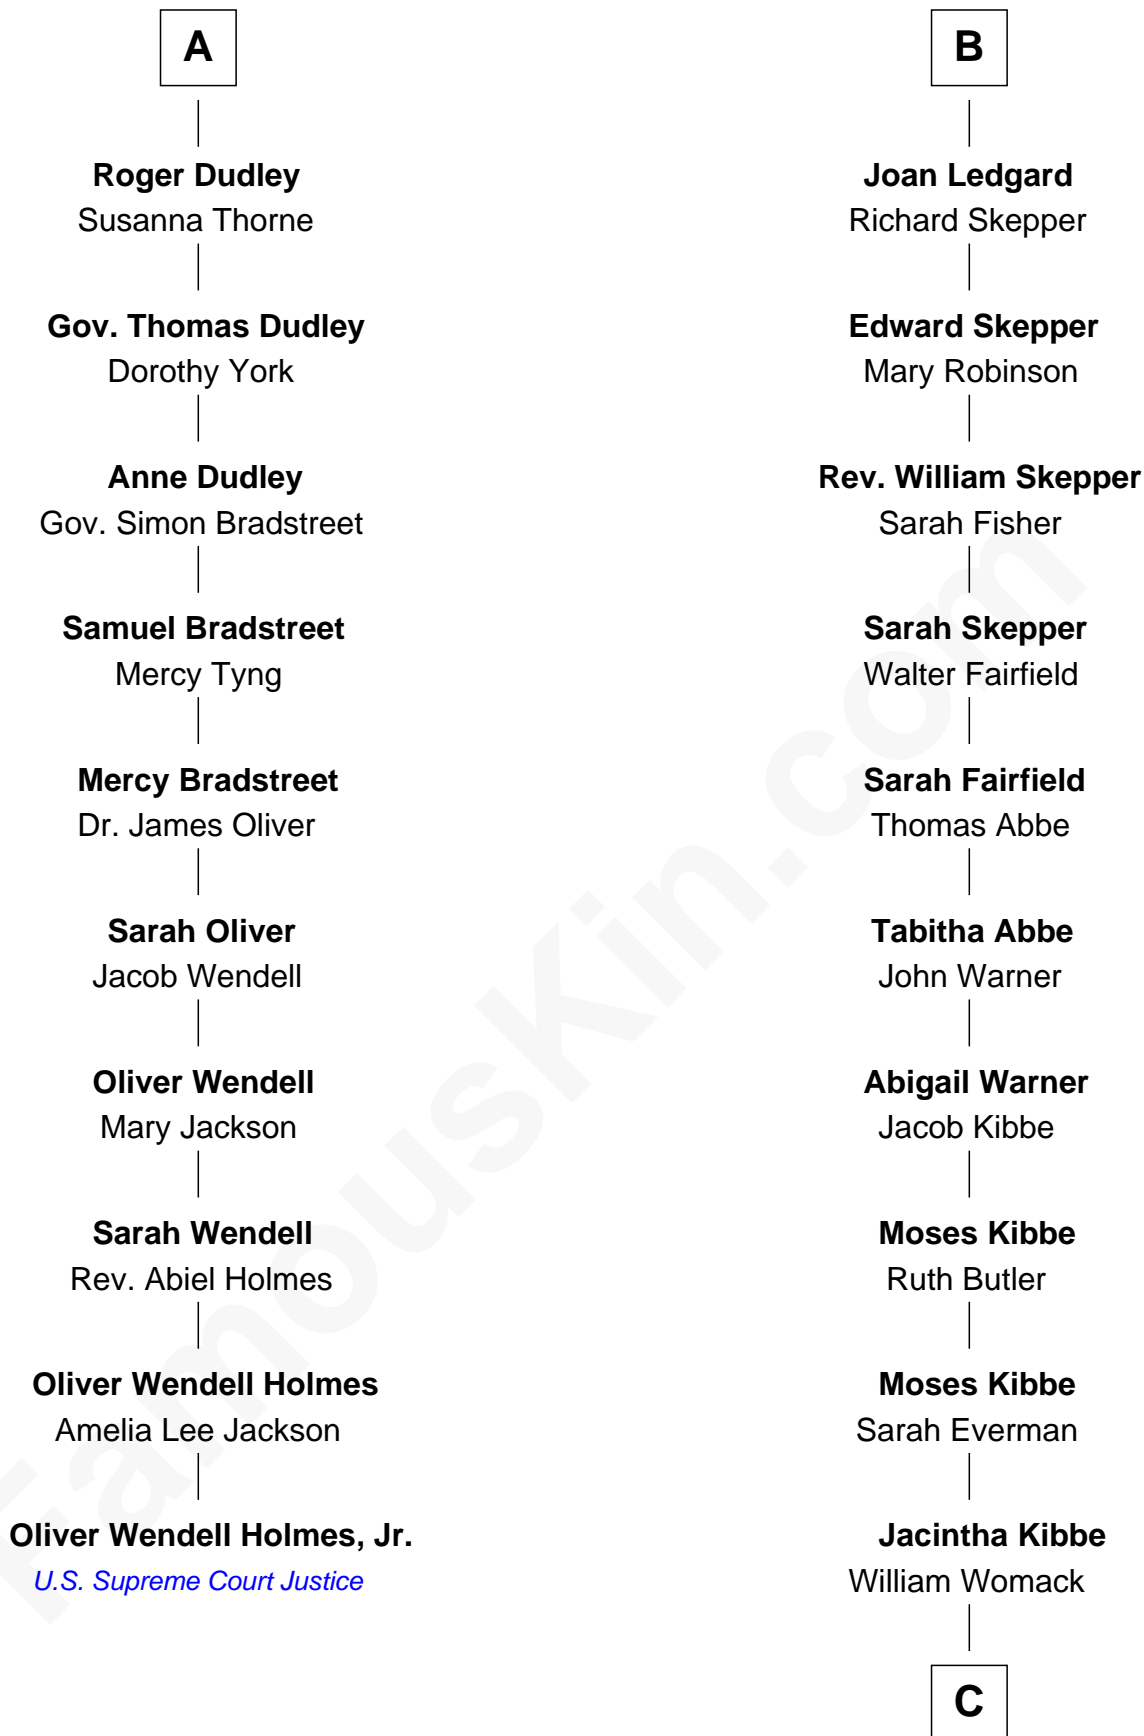

FamousKin.com
Relationship Chart of
Oliver Wendell Holmes, Jr.
U.S. Supreme Court Justice

16th cousin 3 times removed of
Roy Rogers
Cowboy movie actor and singer

C

Archer Womack

Patricia Adeline Hatchett

Mattie M. Womack