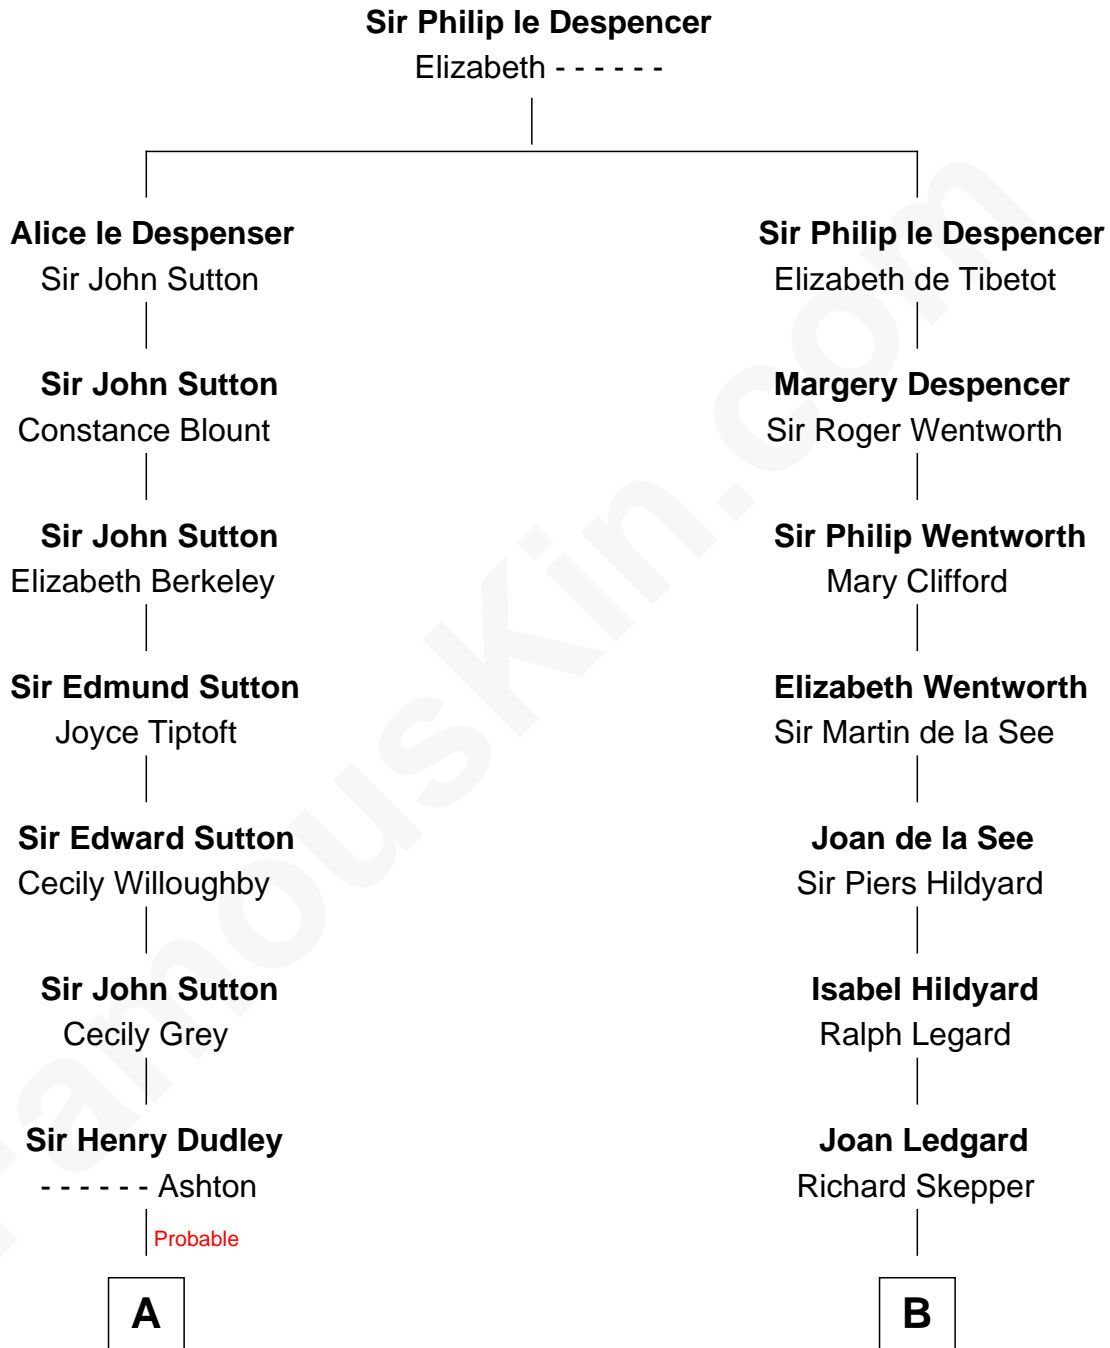

FamousKin.com
Relationship Chart of
Oliver Wendell Holmes, Jr.
U.S. Supreme Court Justice

16th cousin 2 times removed of
Roy Rogers
Cowboy movie actor and singer

C

Mattie M. Womack

Andrew E. Slye

Roy Rogers