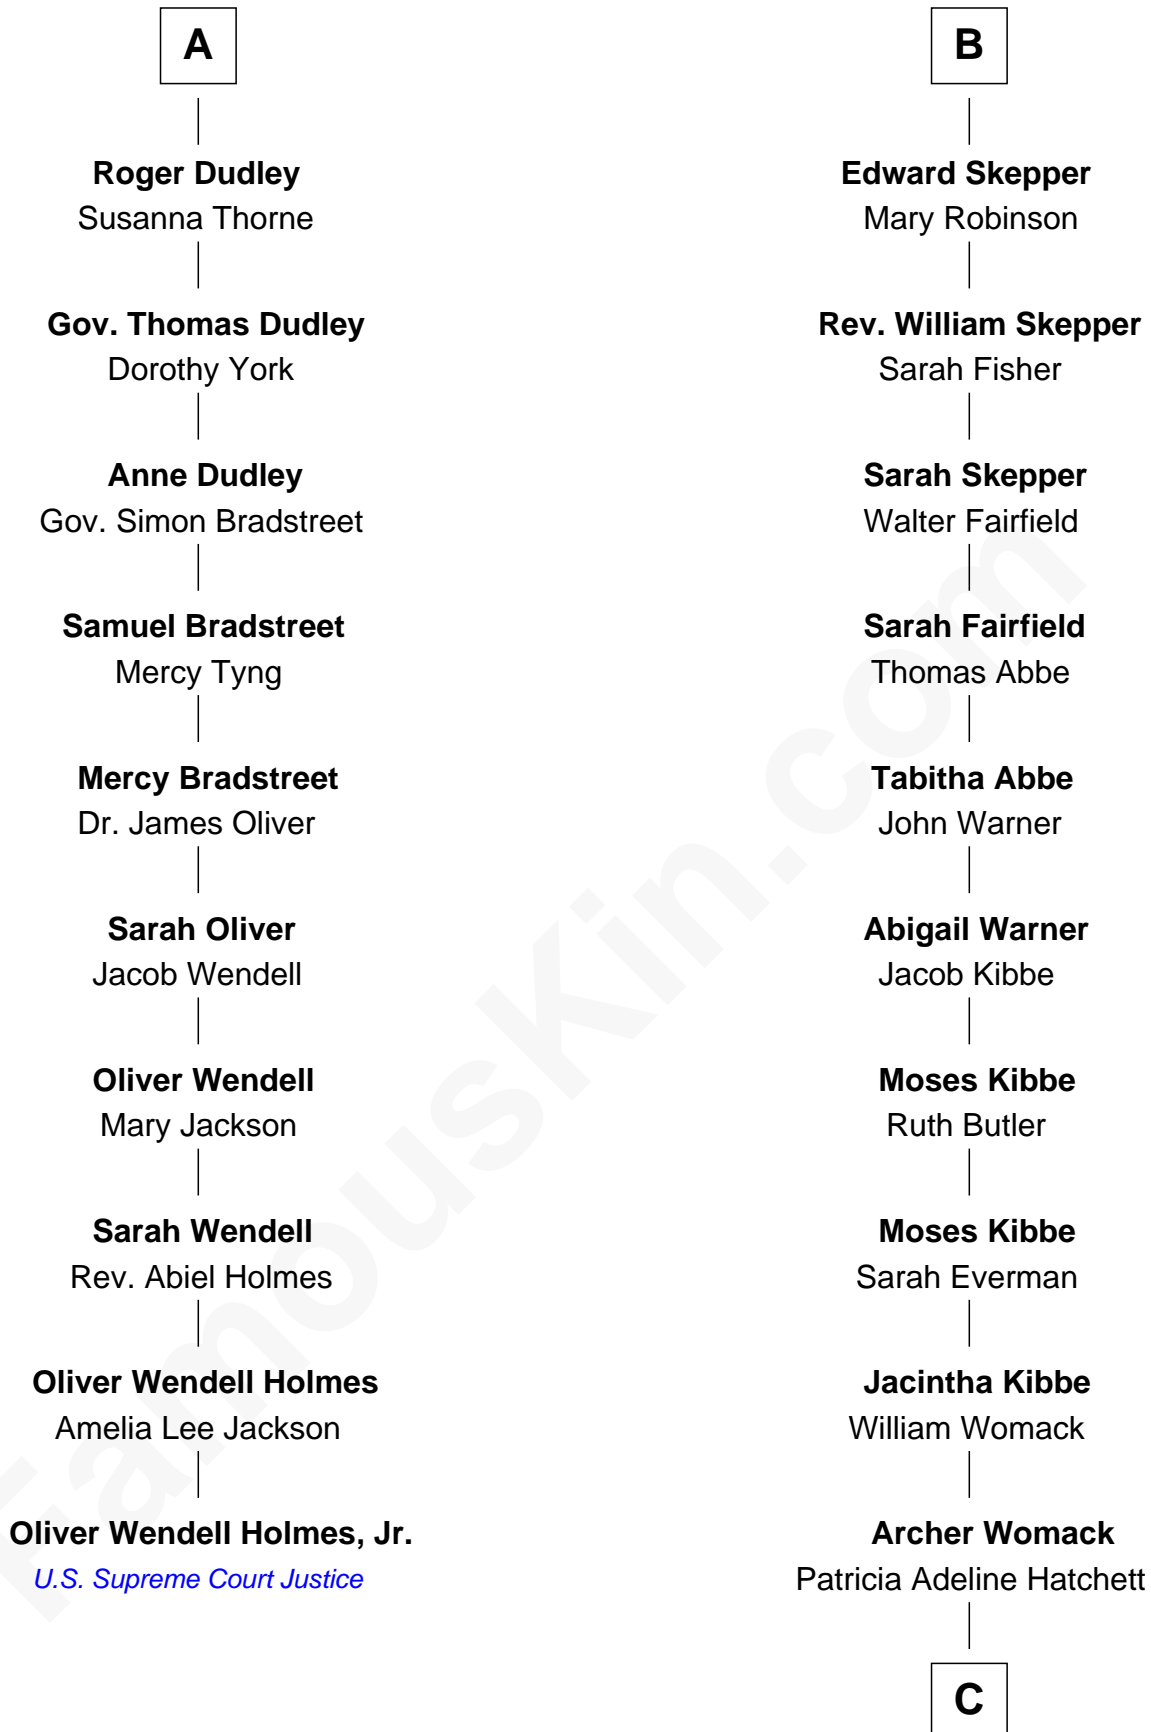

FamousKin.com
Relationship Chart of
Oliver Wendell Holmes, Jr.
U.S. Supreme Court Justice

16th cousin 2 times removed of
Roy Rogers
Cowboy movie actor and singer

C

Mattie M. Womack

Andrew E. Slye

Roy Rogers

Cowboy movie actor and singer

FamousKin.com