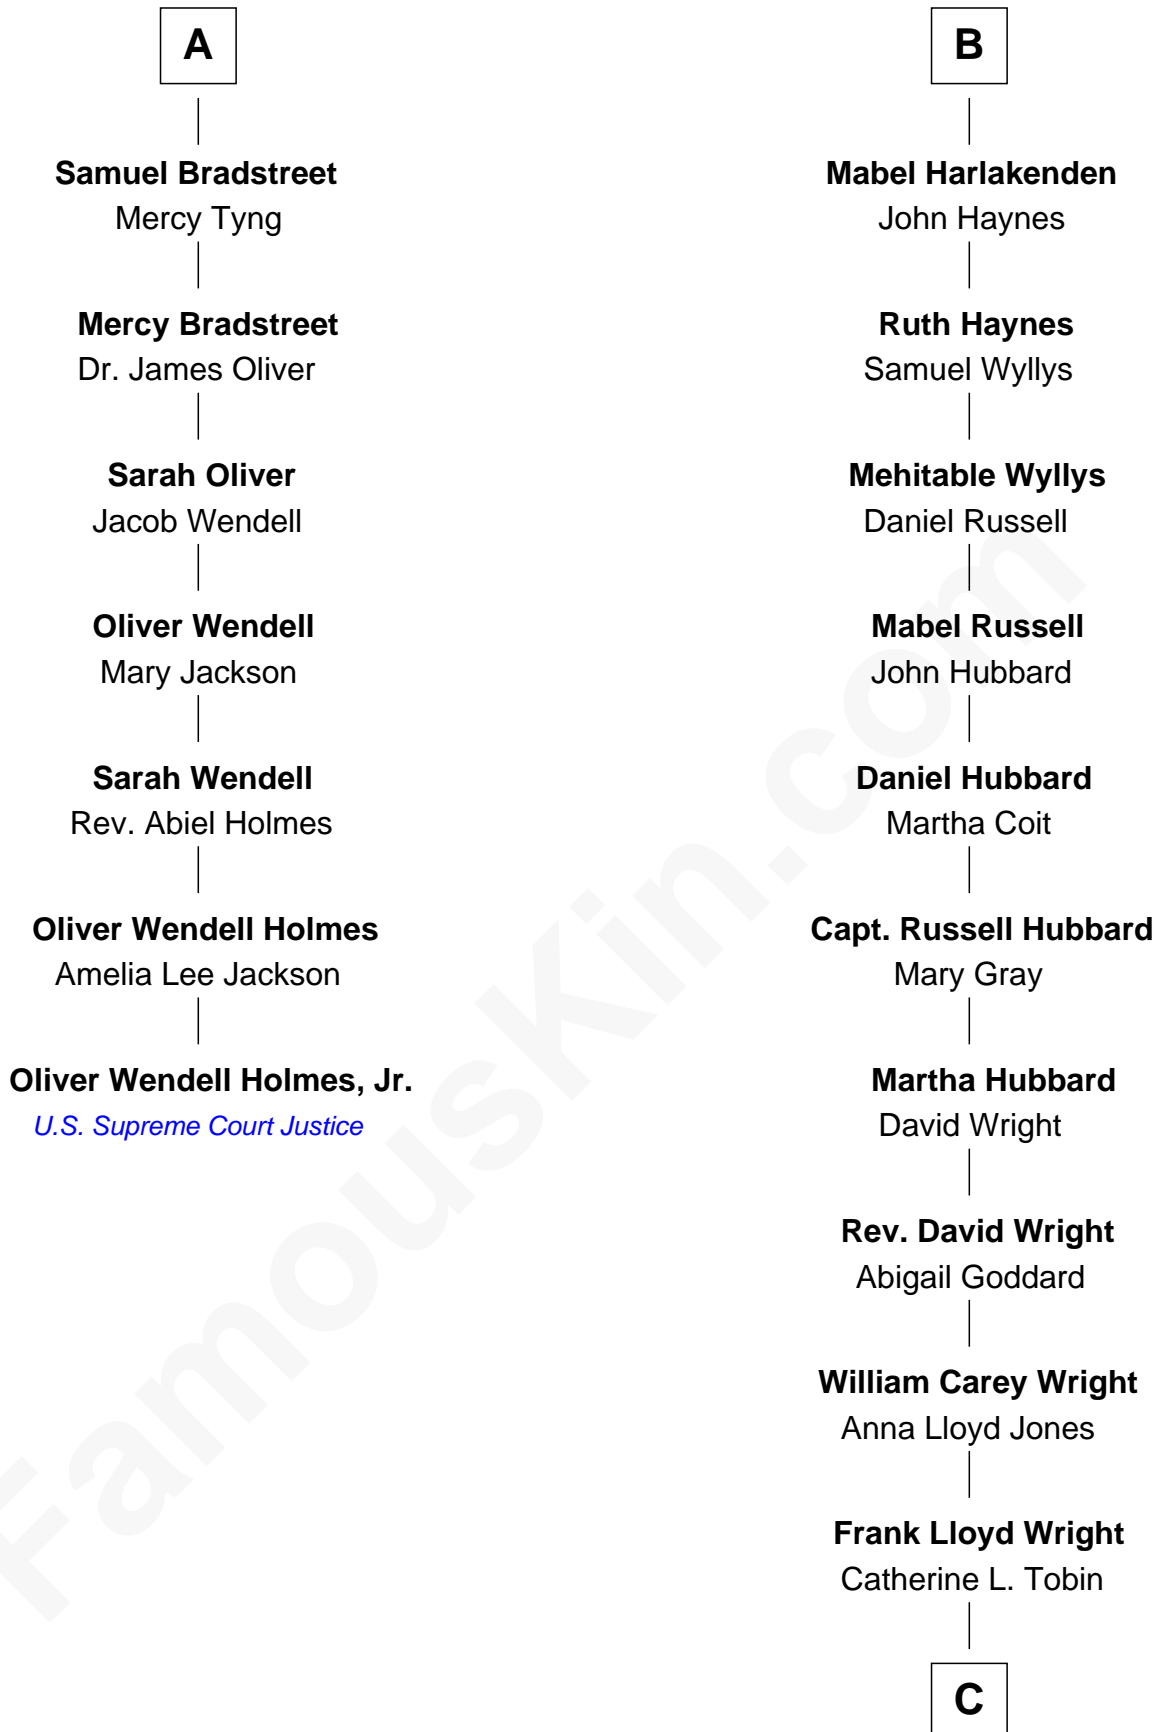

FamousKin.com
Relationship Chart of
Oliver Wendell Holmes, Jr.
U.S. Supreme Court Justice

13th cousin 5 times removed of

Anne Baxter
Movie Actress

C

Catherine Dorothy Wright

Kenneth Stuart Baxter

Anne Baxter

Movie Actress

FamousKin.com