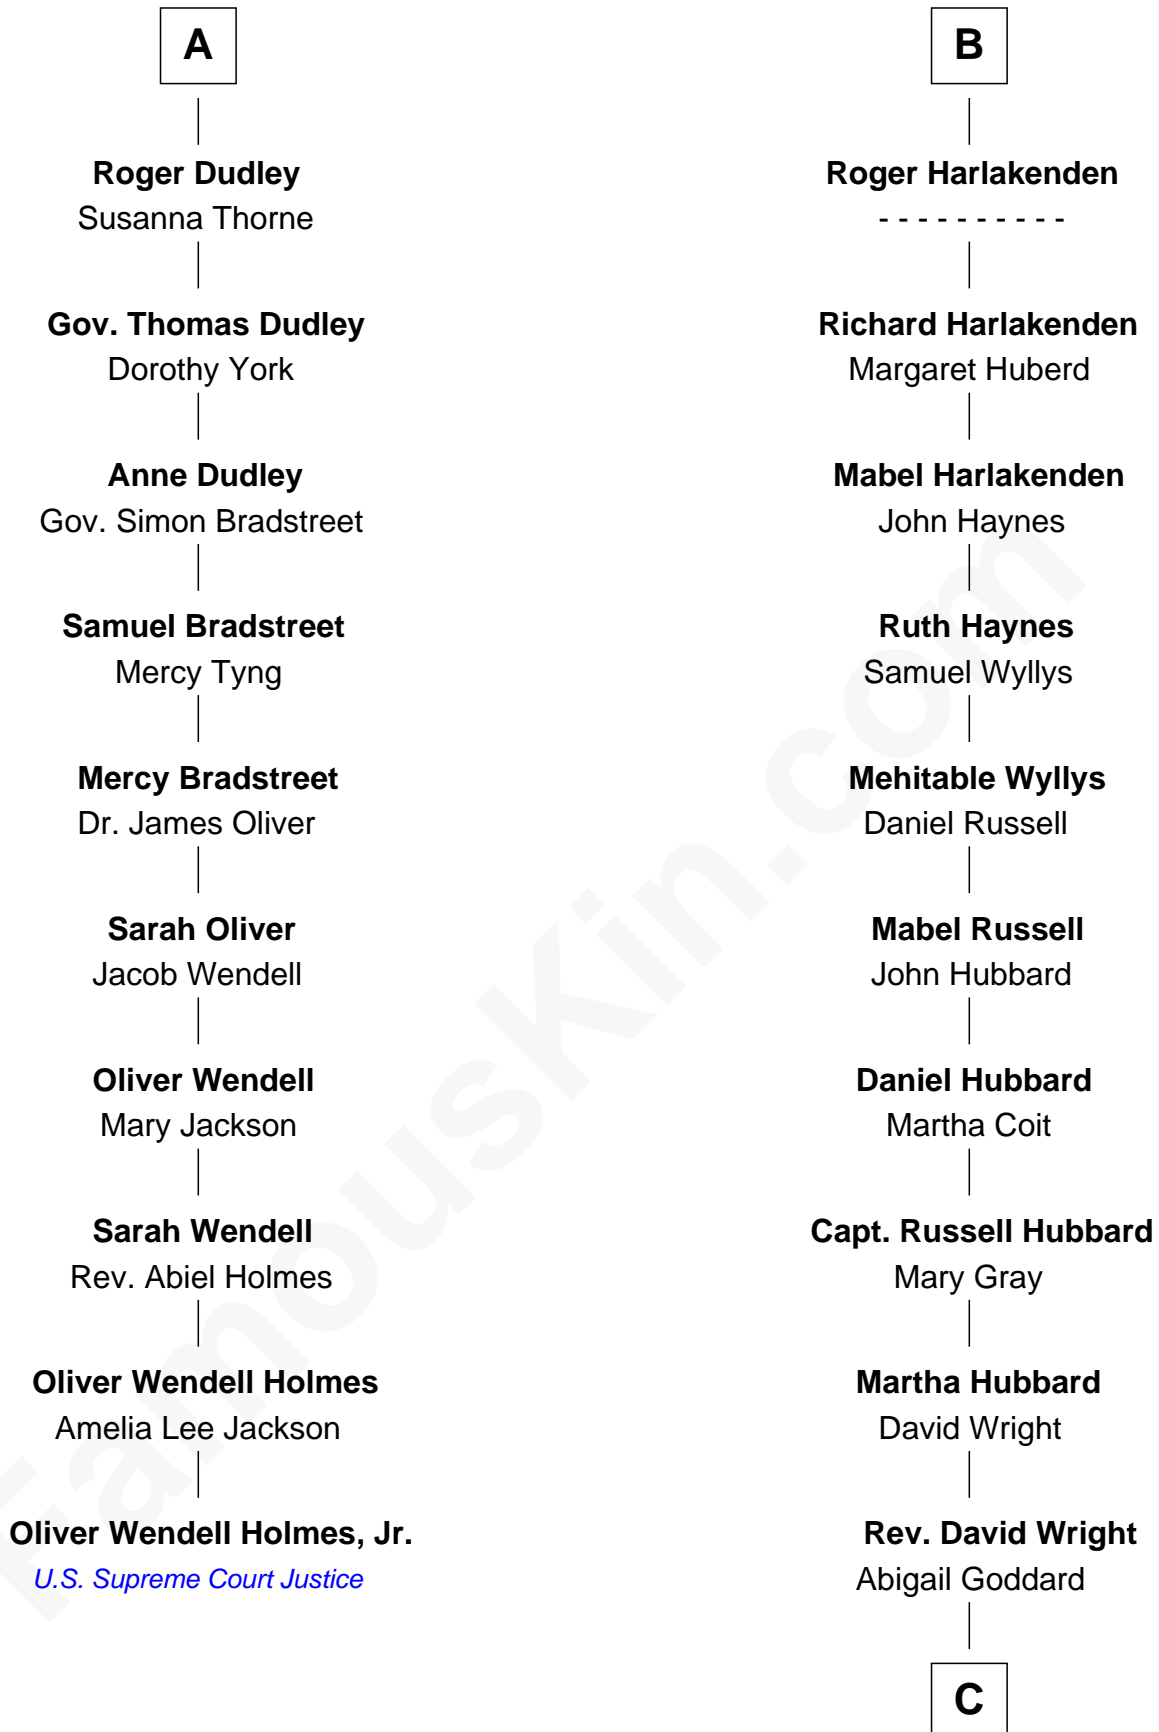

FamousKin.com
Relationship Chart of
Oliver Wendell Holmes, Jr.
U.S. Supreme Court Justice

16th cousin 4 times removed of

Anne Baxter
Movie Actress

C

William Carey Wright

Anna Lloyd Jones

Frank Lloyd Wright

Catherine L. Tobin

Catherine Dorothy Wright

Kenneth Stuart Baxter

Anne Baxter

Movie Actress