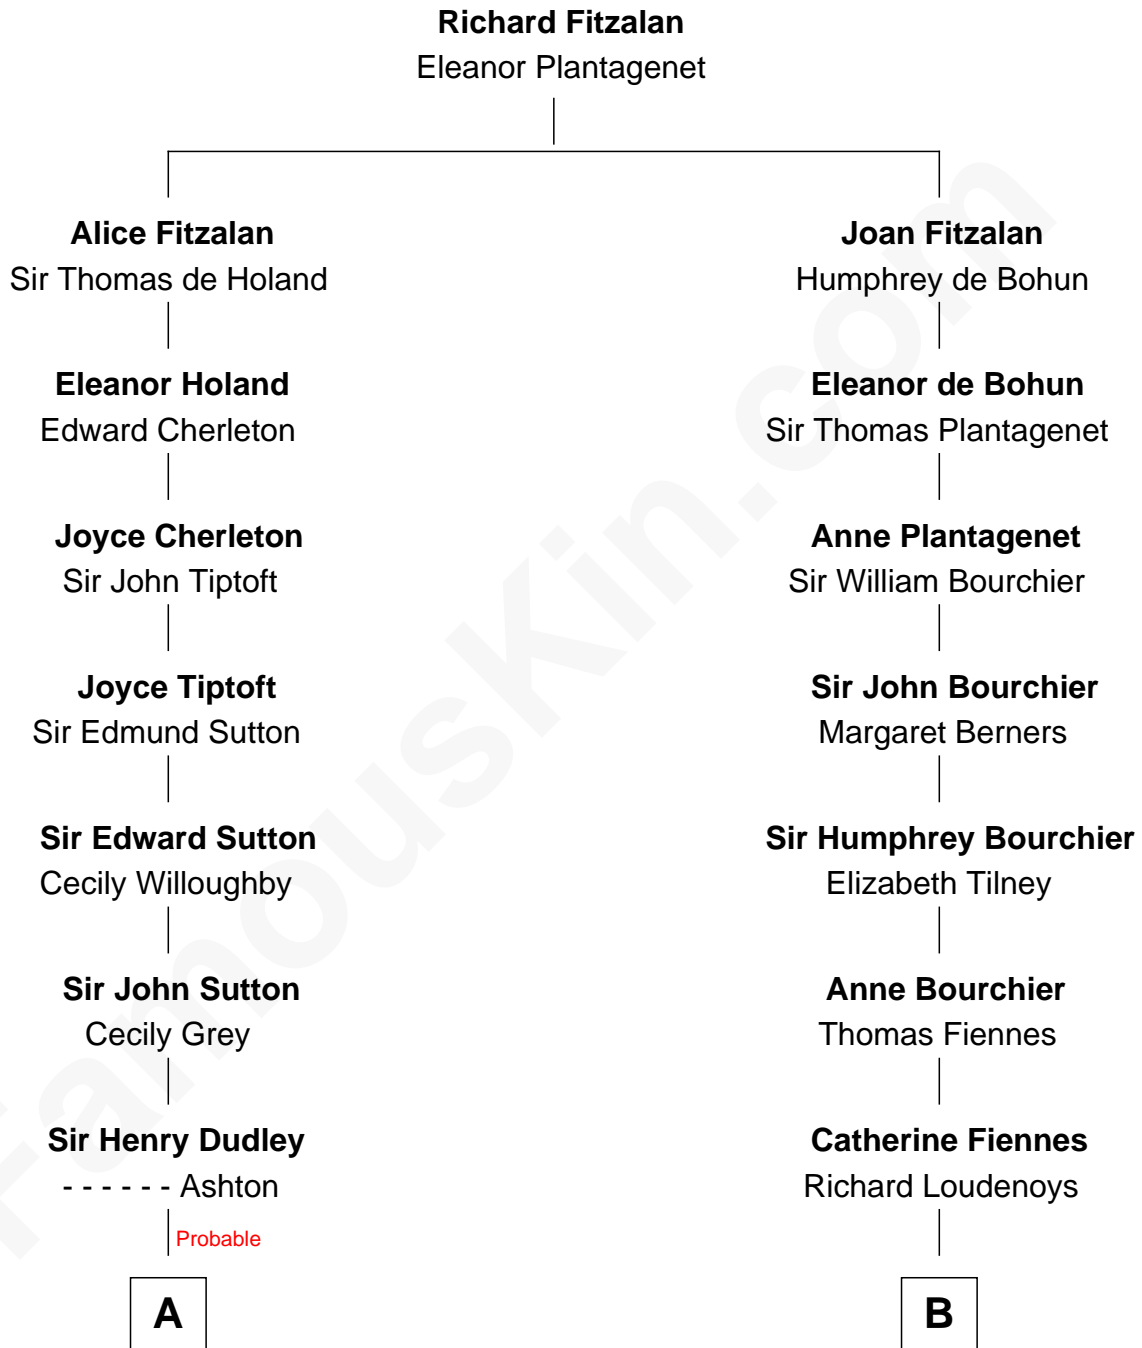

**FamousKin.com**  
**Relationship Chart of**  
**Oliver Wendell Holmes, Jr.**  
*U.S. Supreme Court Justice*

16th cousin 5 times removed of

**Anne Baxter**  
*Movie Actress*

**C**

Rev. David Wright

Abigail Goddard

William Carey Wright

Anna Lloyd Jones

Frank Lloyd Wright

Catherine L. Tobin

Catherine Dorothy Wright

Kenneth Stuart Baxter

**Anne Baxter**

*Movie Actress*