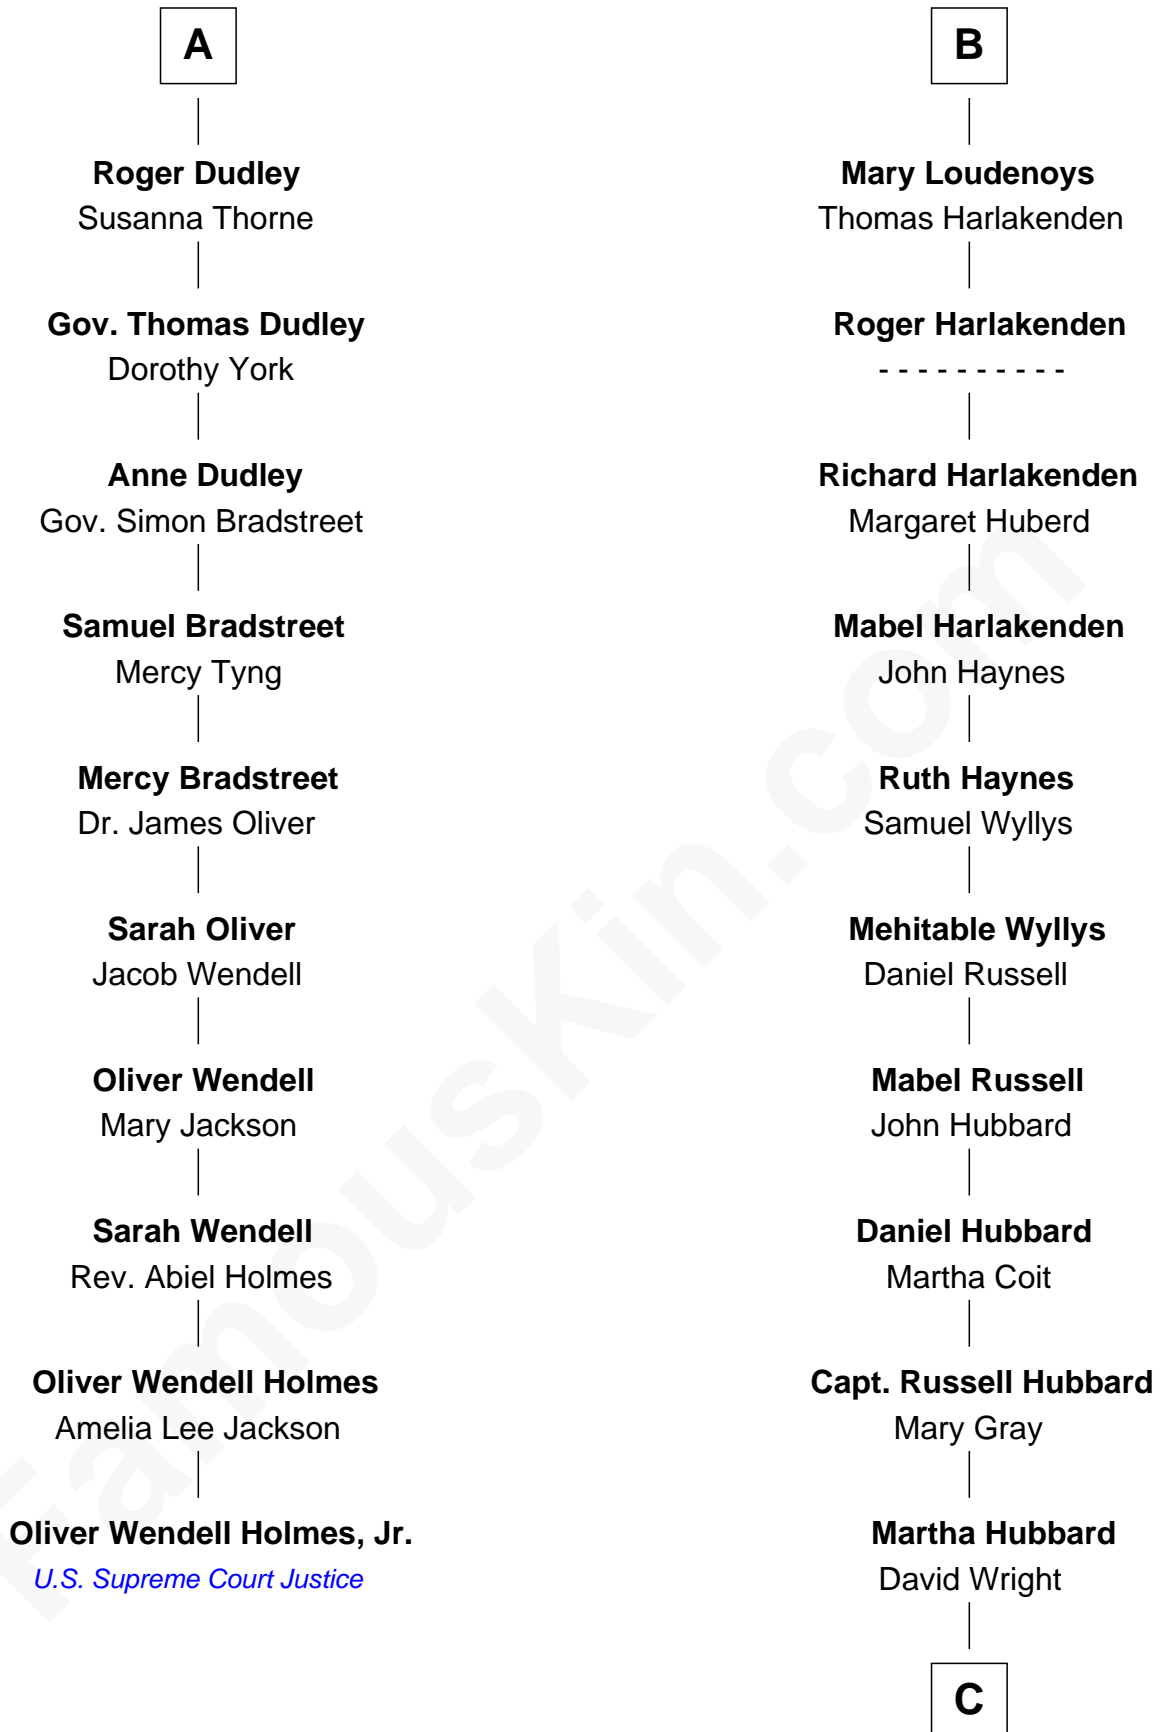

**FamousKin.com**  
**Relationship Chart of**  
**Oliver Wendell Holmes, Jr.**  
*U.S. Supreme Court Justice*

16th cousin 5 times removed of

**Anne Baxter**  
*Movie Actress*

**C**

Rev. David Wright

Abigail Goddard

William Carey Wright

Anna Lloyd Jones

Frank Lloyd Wright

Catherine L. Tobin

Catherine Dorothy Wright

Kenneth Stuart Baxter

**Anne Baxter**

*Movie Actress*