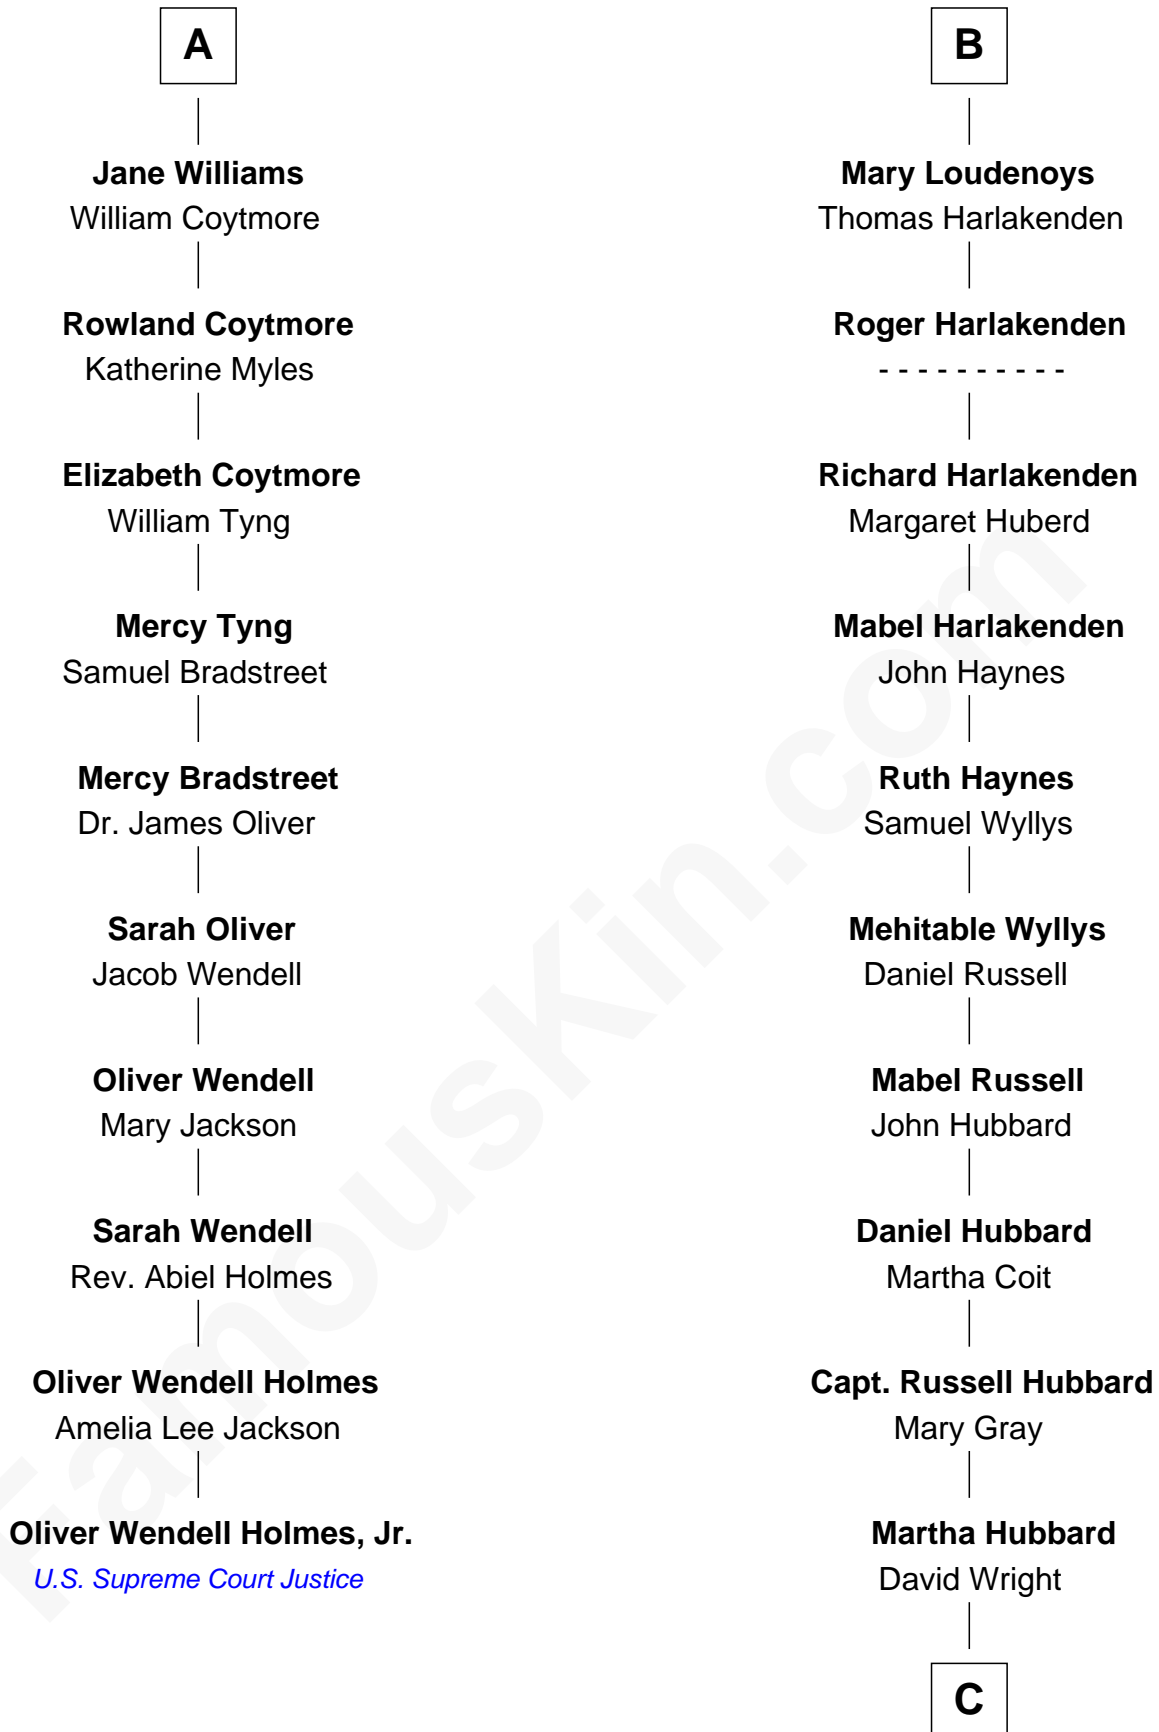

FamousKin.com
Relationship Chart of
Oliver Wendell Holmes, Jr.
U.S. Supreme Court Justice

16th cousin 5 times removed of

Anne Baxter
Movie Actress

C

Rev. David Wright

Abigail Goddard

William Carey Wright

Anna Lloyd Jones

Frank Lloyd Wright

Catherine L. Tobin

Catherine Dorothy Wright

Kenneth Stuart Baxter

Anne Baxter

Movie Actress